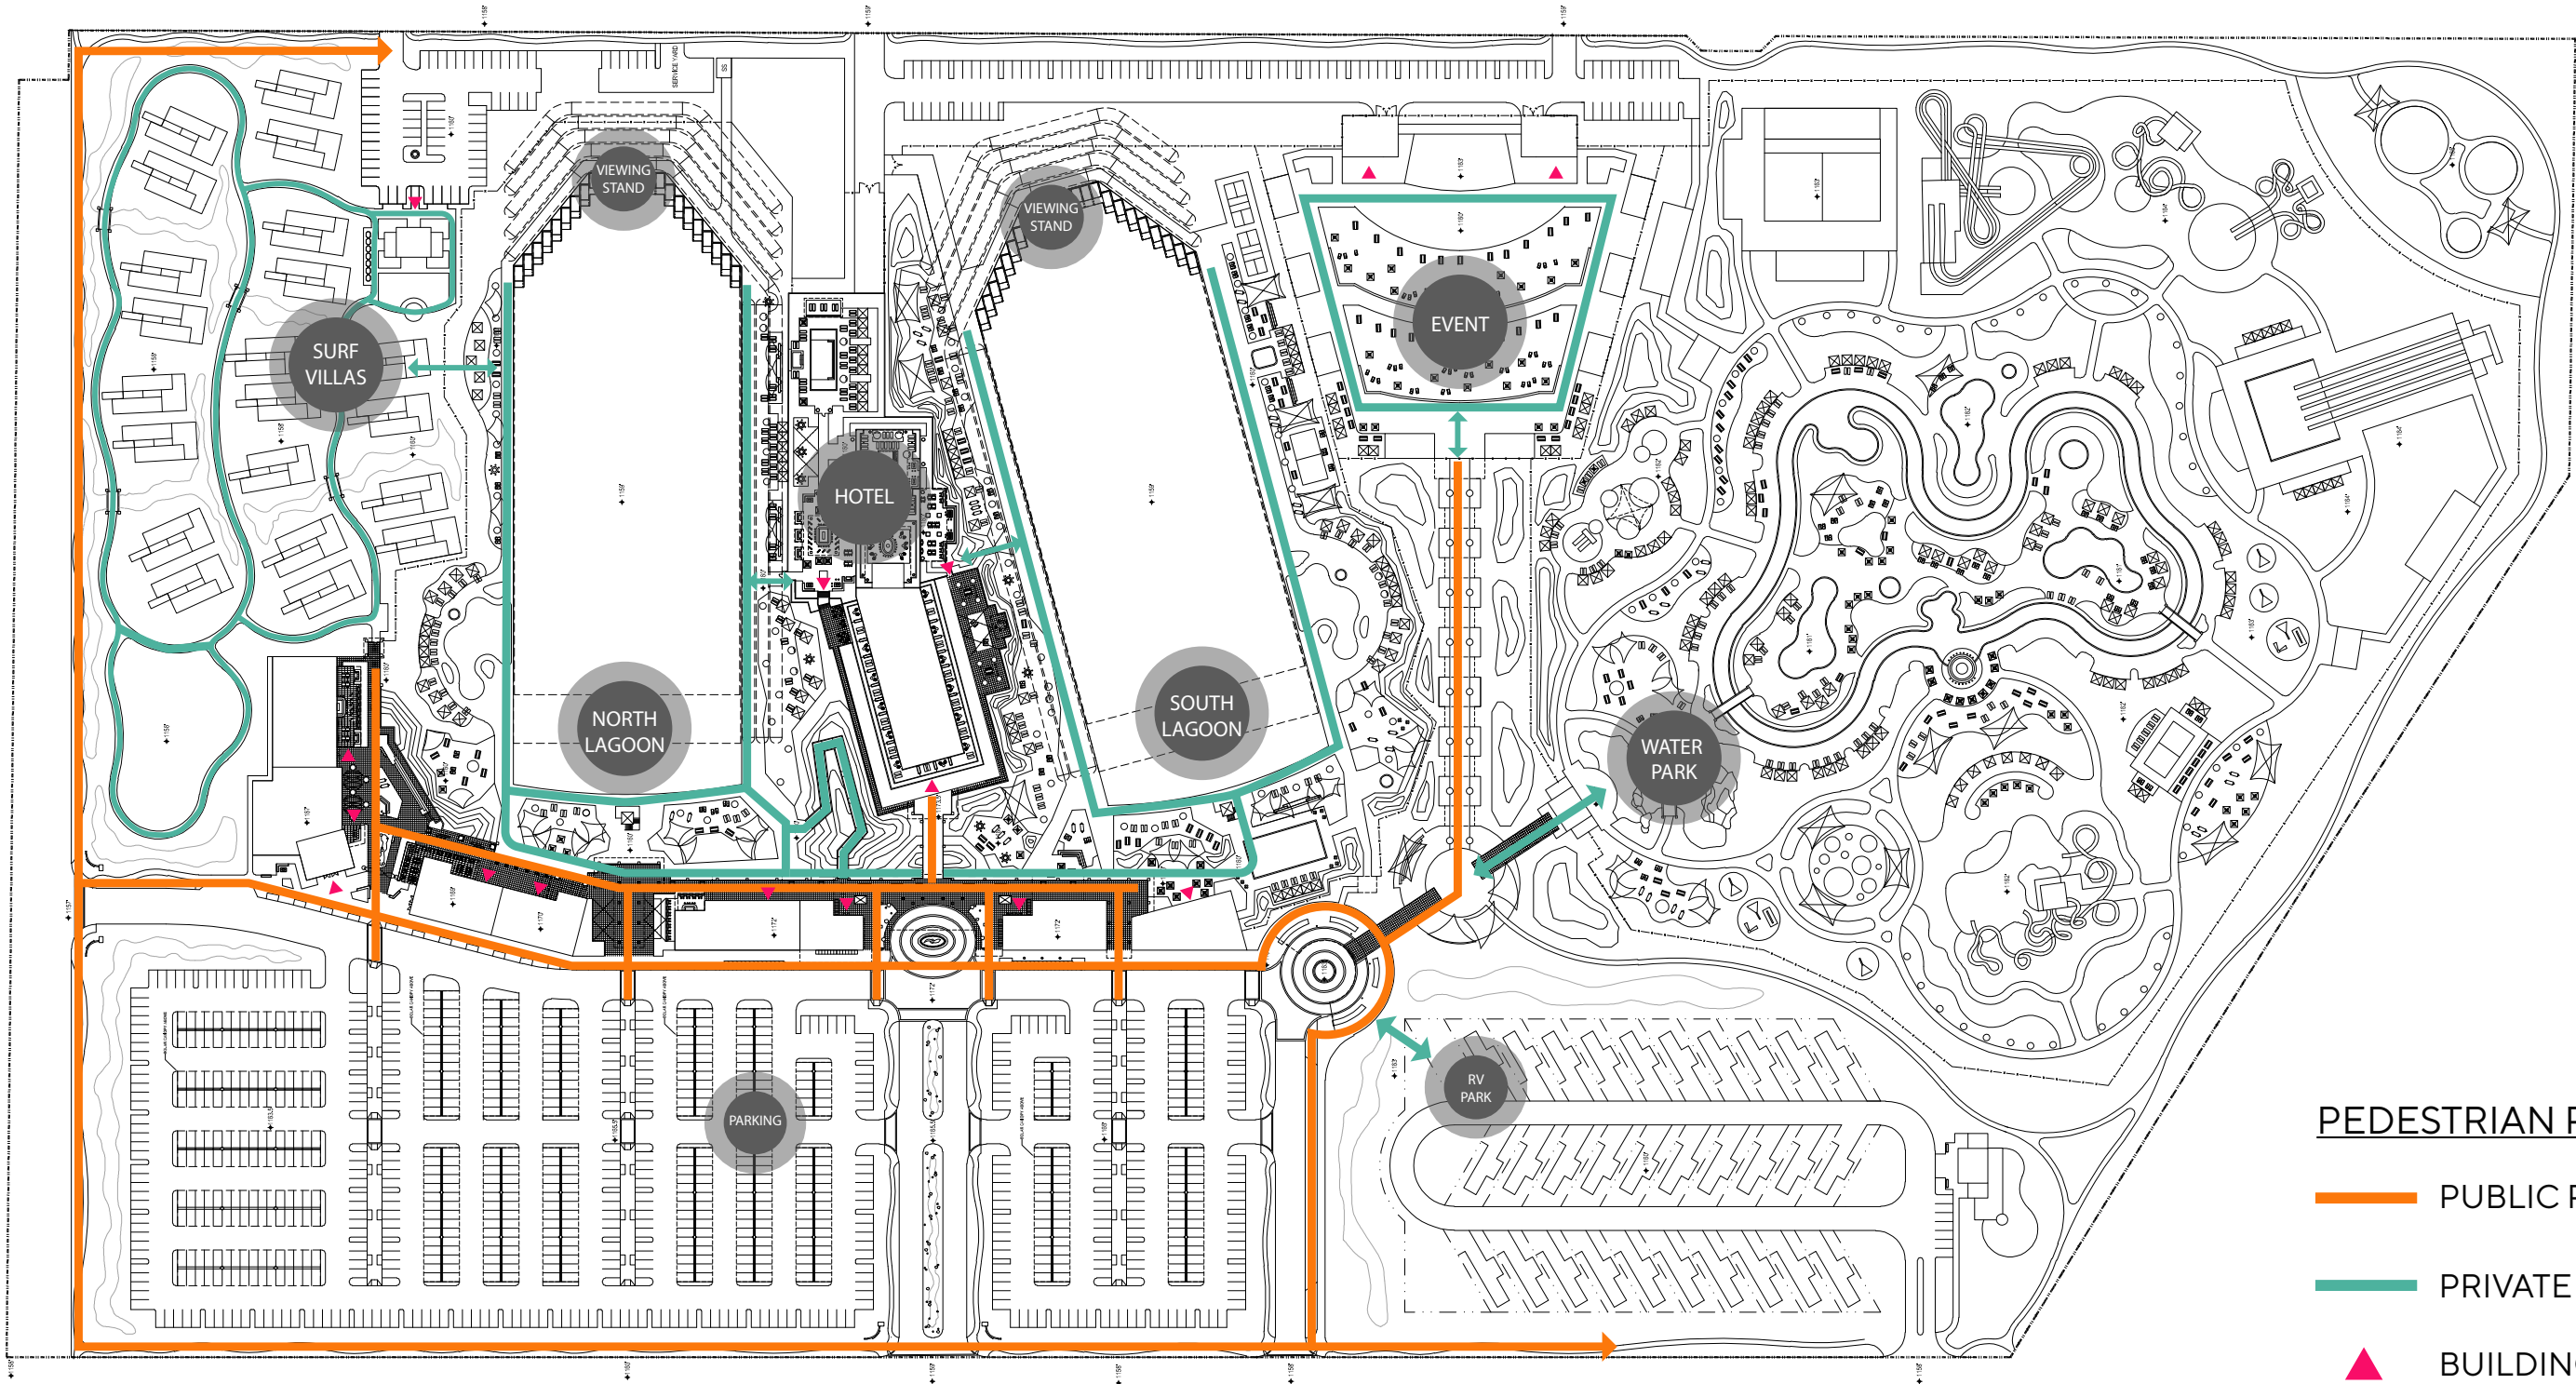

NORTH LOMA ROAD

STATE ROUTE 238

PEDESTRIAN PATH

— PUBLIC PATH

— PRIVATE PATH

▲ BUILDING ENTRY

NORTH GREEN ROAD

PHX SURF
Phoenix, AZ

PEDESTRIAN CIRCULATION PLAN

0 180' 360'
SCALE: 1" = 180'