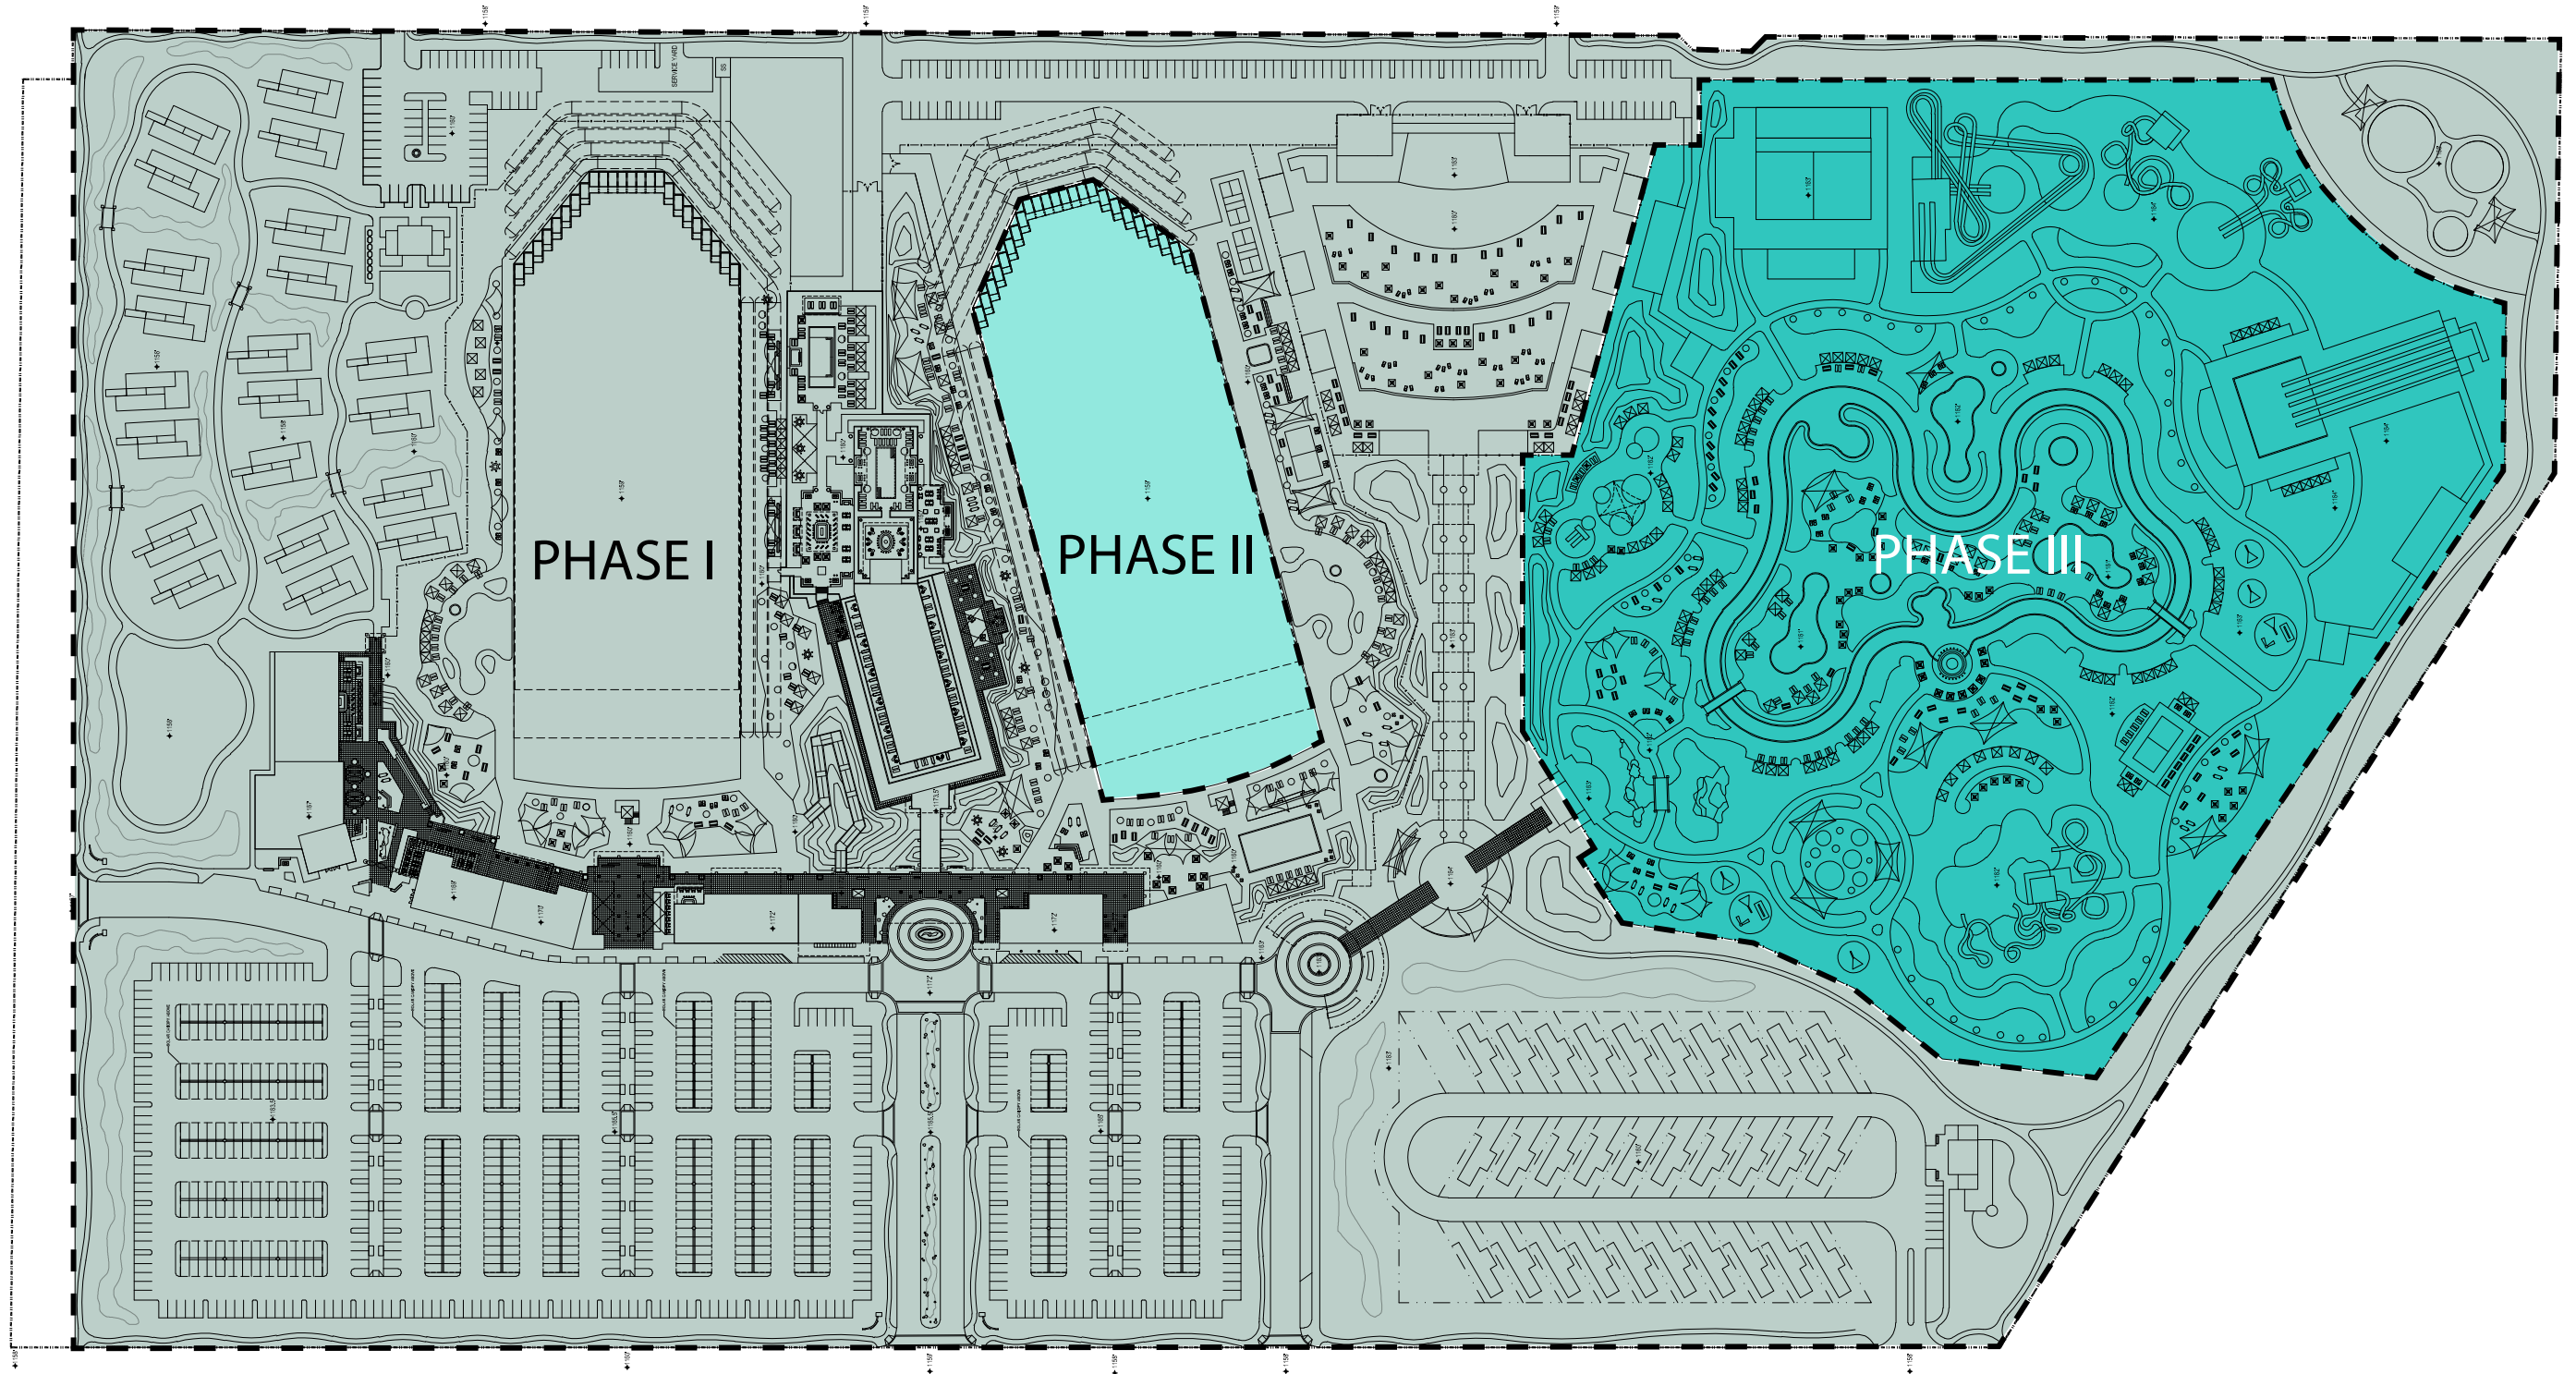

NORTH LOMA ROAD

STATE ROUTE 238

NORTH GREEN ROAD

PHX SURF
Phoenix, AZ

PROPOSED DEVELOPMENT AND PHASING PLAN