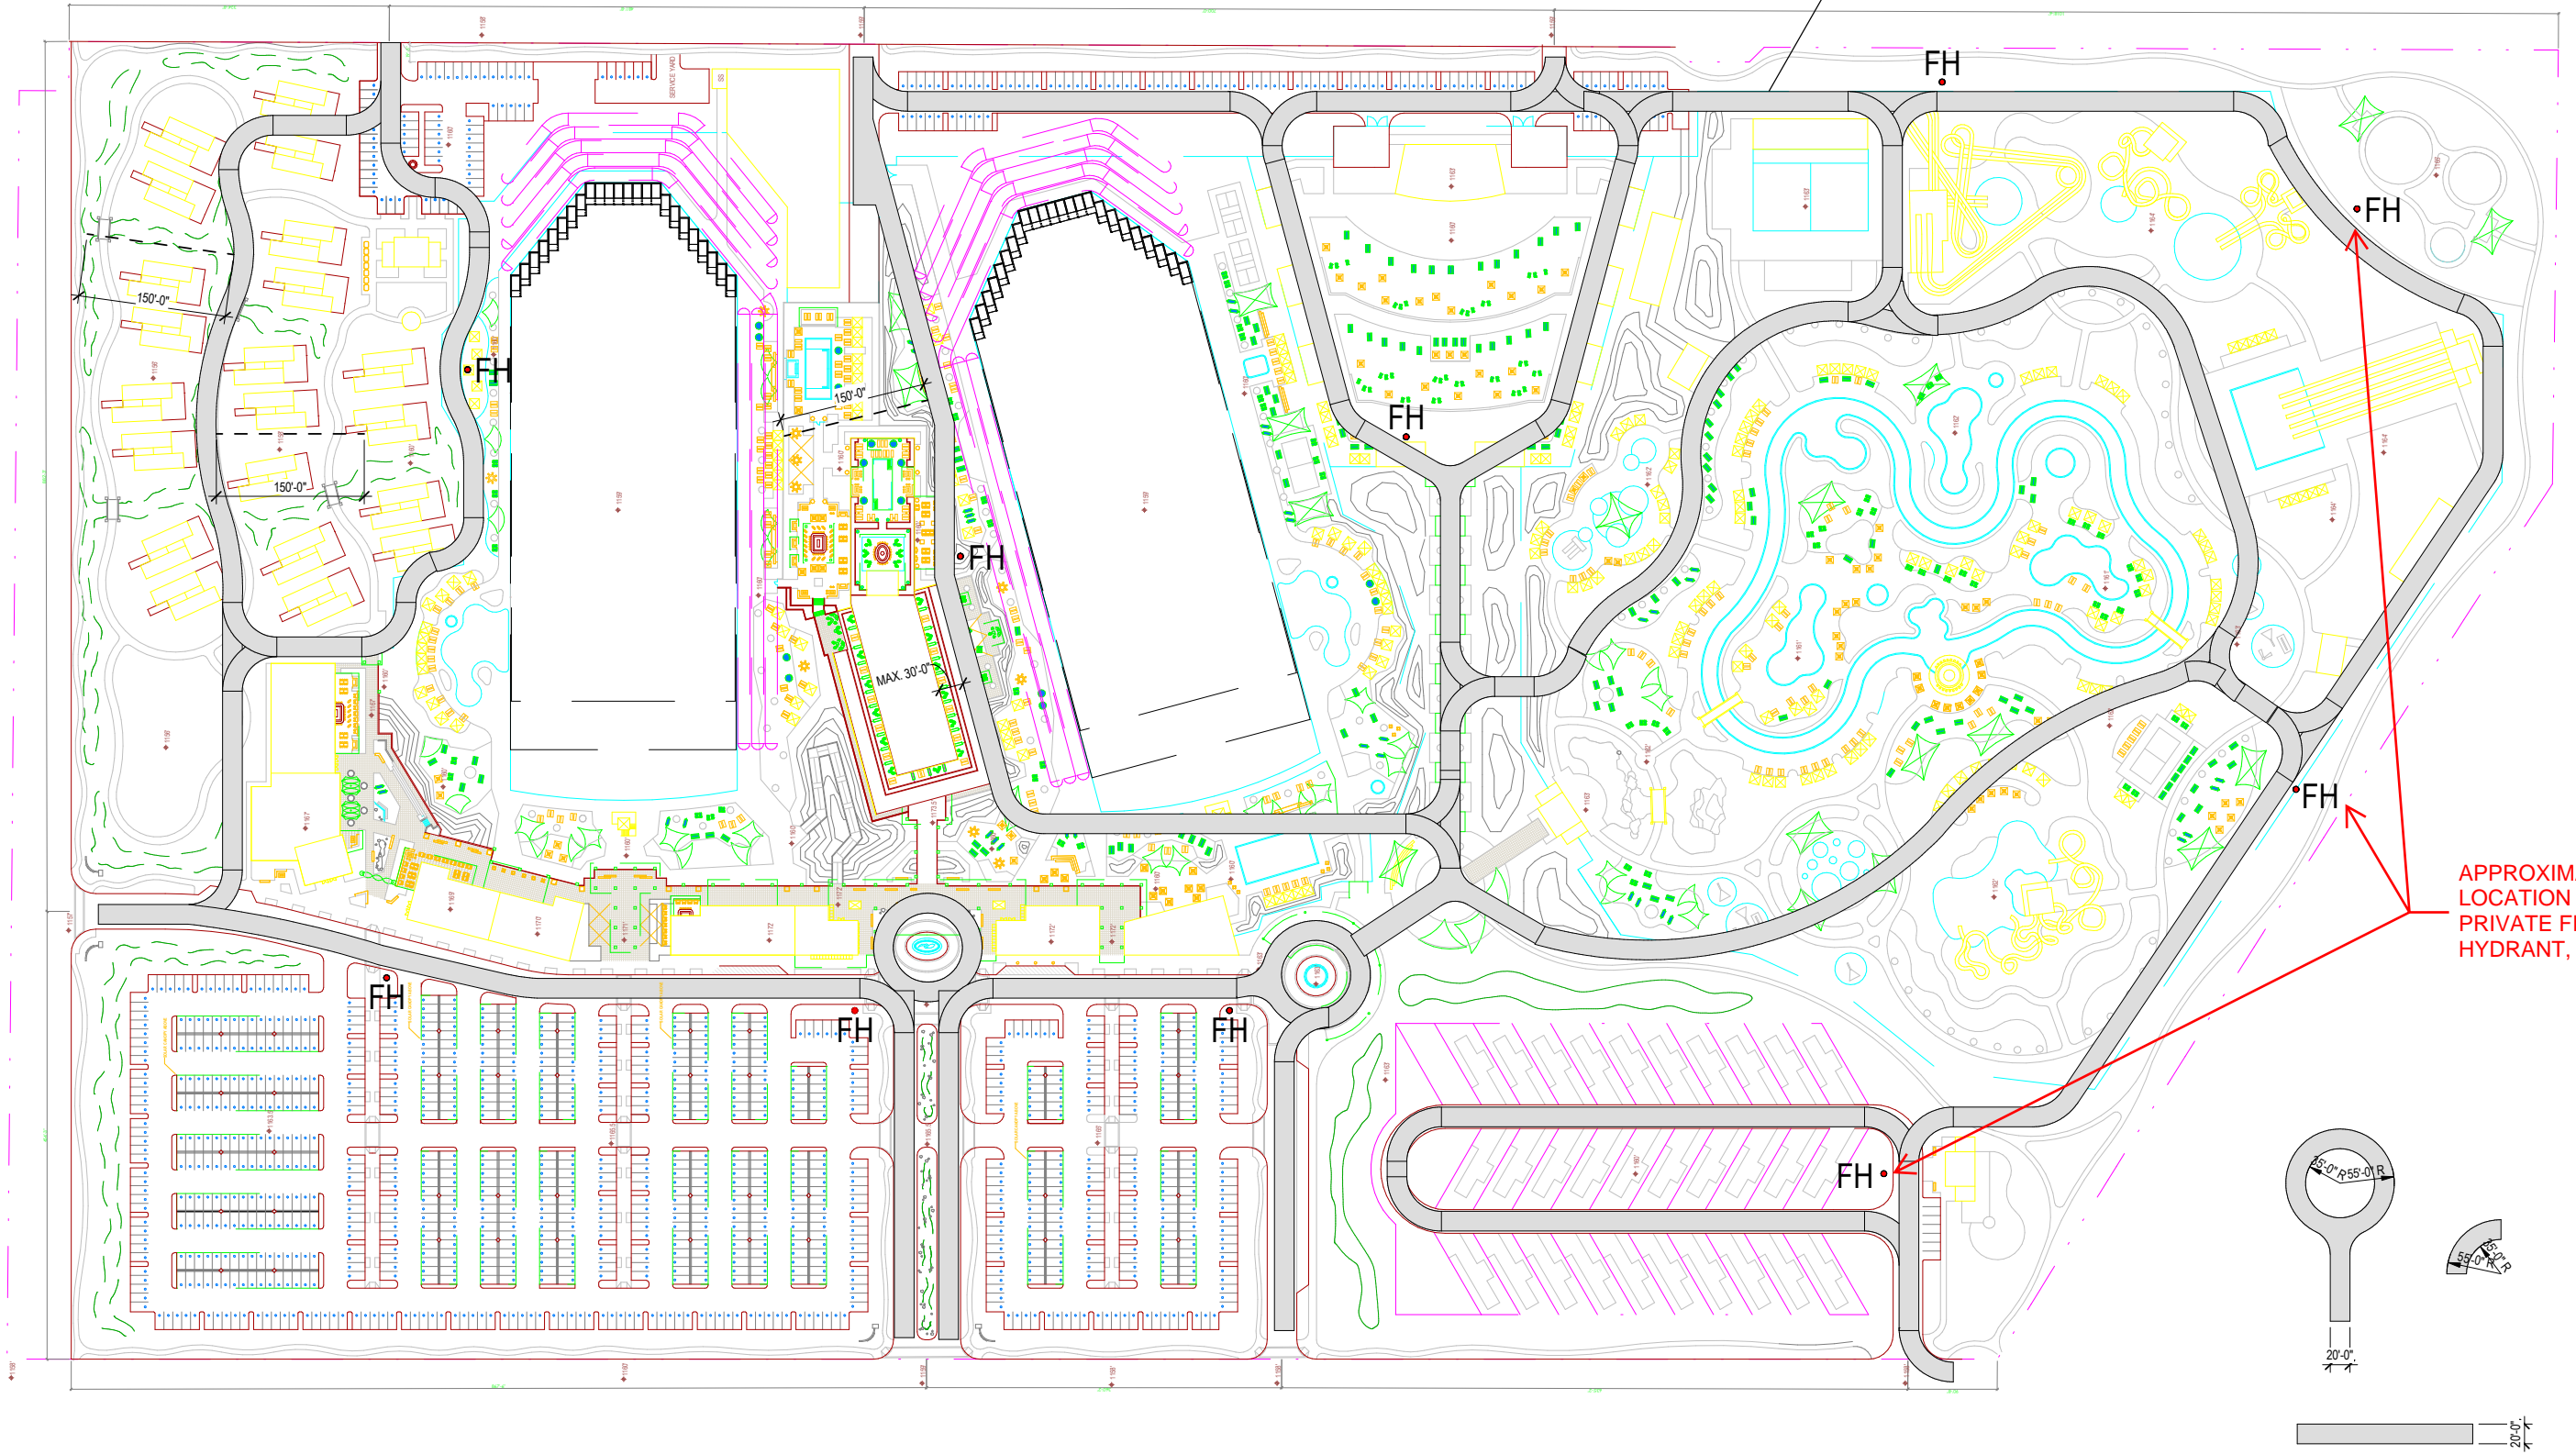

NORTH LOMA ROAD

TYPICAL 20 FOOT WIDE FIRE ACCESS PATH

STATE ROUTE 238

NORTH GREEN ROAD

PHX SURF
Phoenix, AZ

Exhibit I DRAFT FIRE ACCESS PLAN

DISTRICT PLAN

0 180' 360'
SCALE: 1" = 180'

Scale
Job No.
Date

01

2021-574

08/18/2022