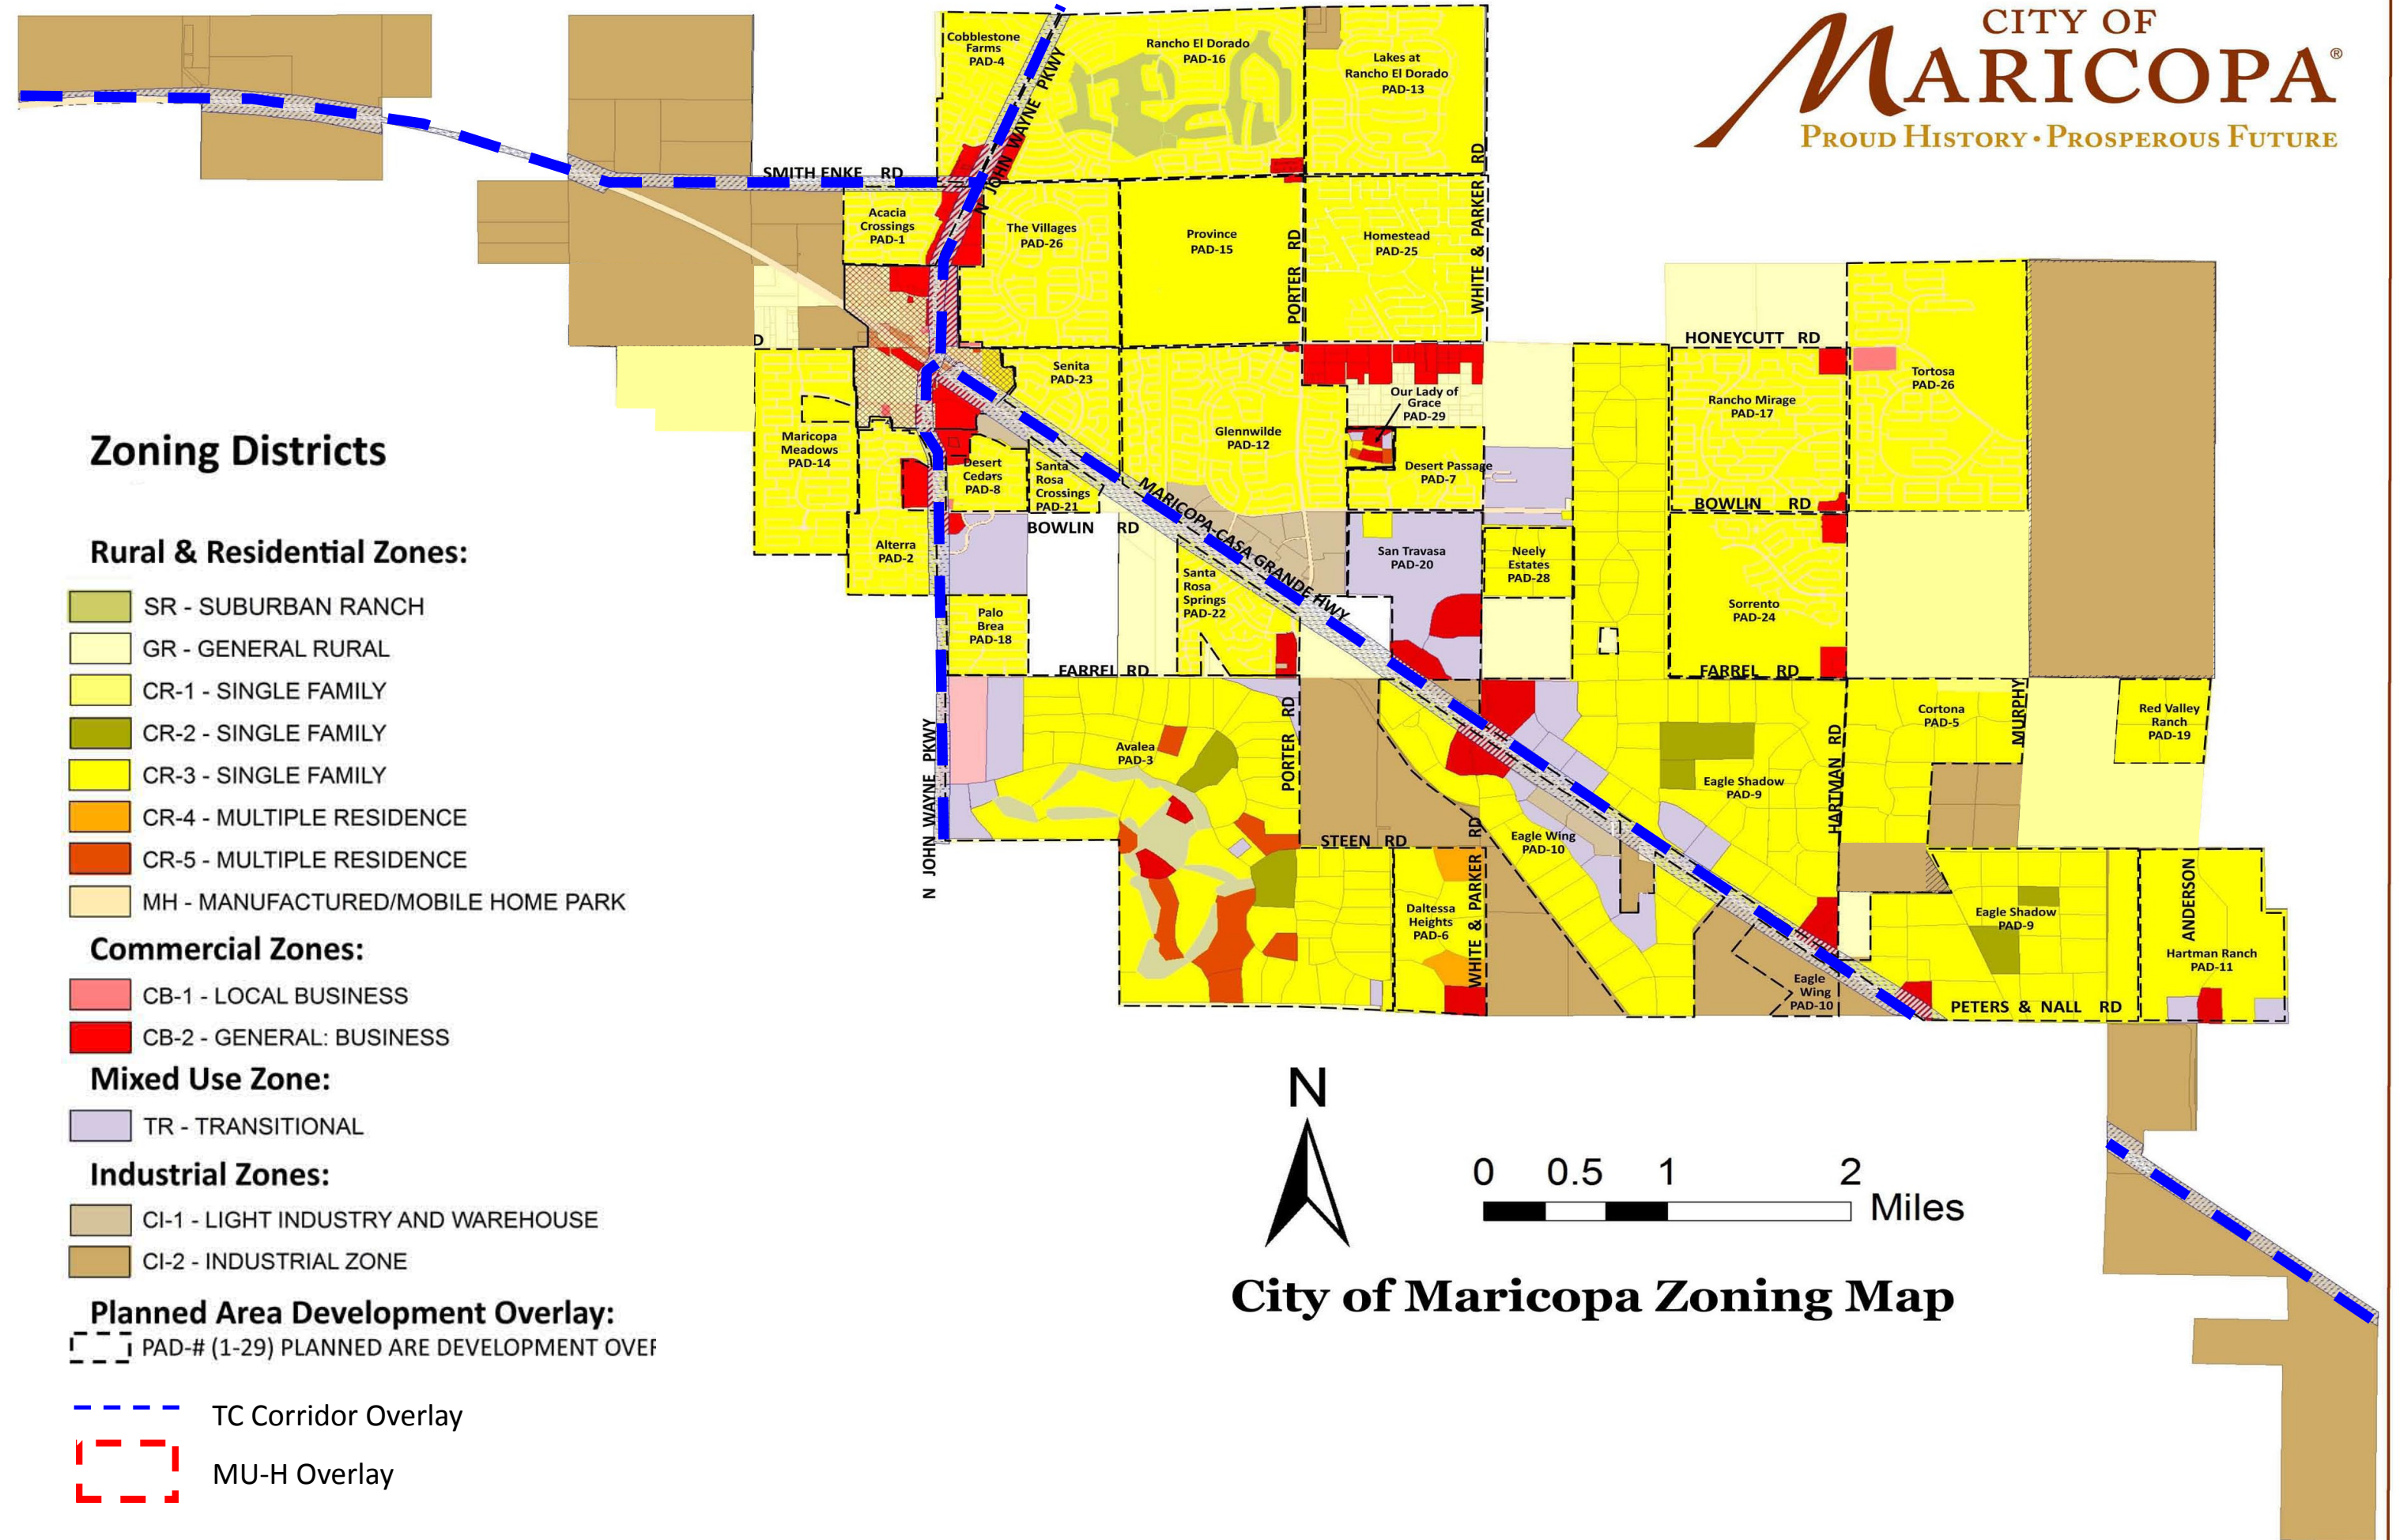

Zoning Districts

Rural & Residential Zones:

- SR - SUBURBAN RANCH
- GR - GENERAL RURAL
- CR-1 - SINGLE FAMILY
- CR-2 - SINGLE FAMILY
- CR-3 - SINGLE FAMILY
- CR-4 - MULTIPLE RESIDENCE
- CR-5 - MULTIPLE RESIDENCE
- MH - MANUFACTURED/MOBILE HOME PARK

Commercial Zones:

- CB-1 - LOCAL BUSINESS
- CB-2 - GENERAL: BUSINESS

Mixed Use Zone:

- TR - TRANSITIONAL

Industrial Zones:

- CI-1 - LIGHT INDUSTRY AND WAREHOUSE
- CI-2 - INDUSTRIAL ZONE

Planned Area Development Overlay:

- PAD-# (1-29) PLANNED AREA DEVELOPMENT OVERLAY

- TC Corridor Overlay

- MU-H Overlay

City of Maricopa Zoning Map