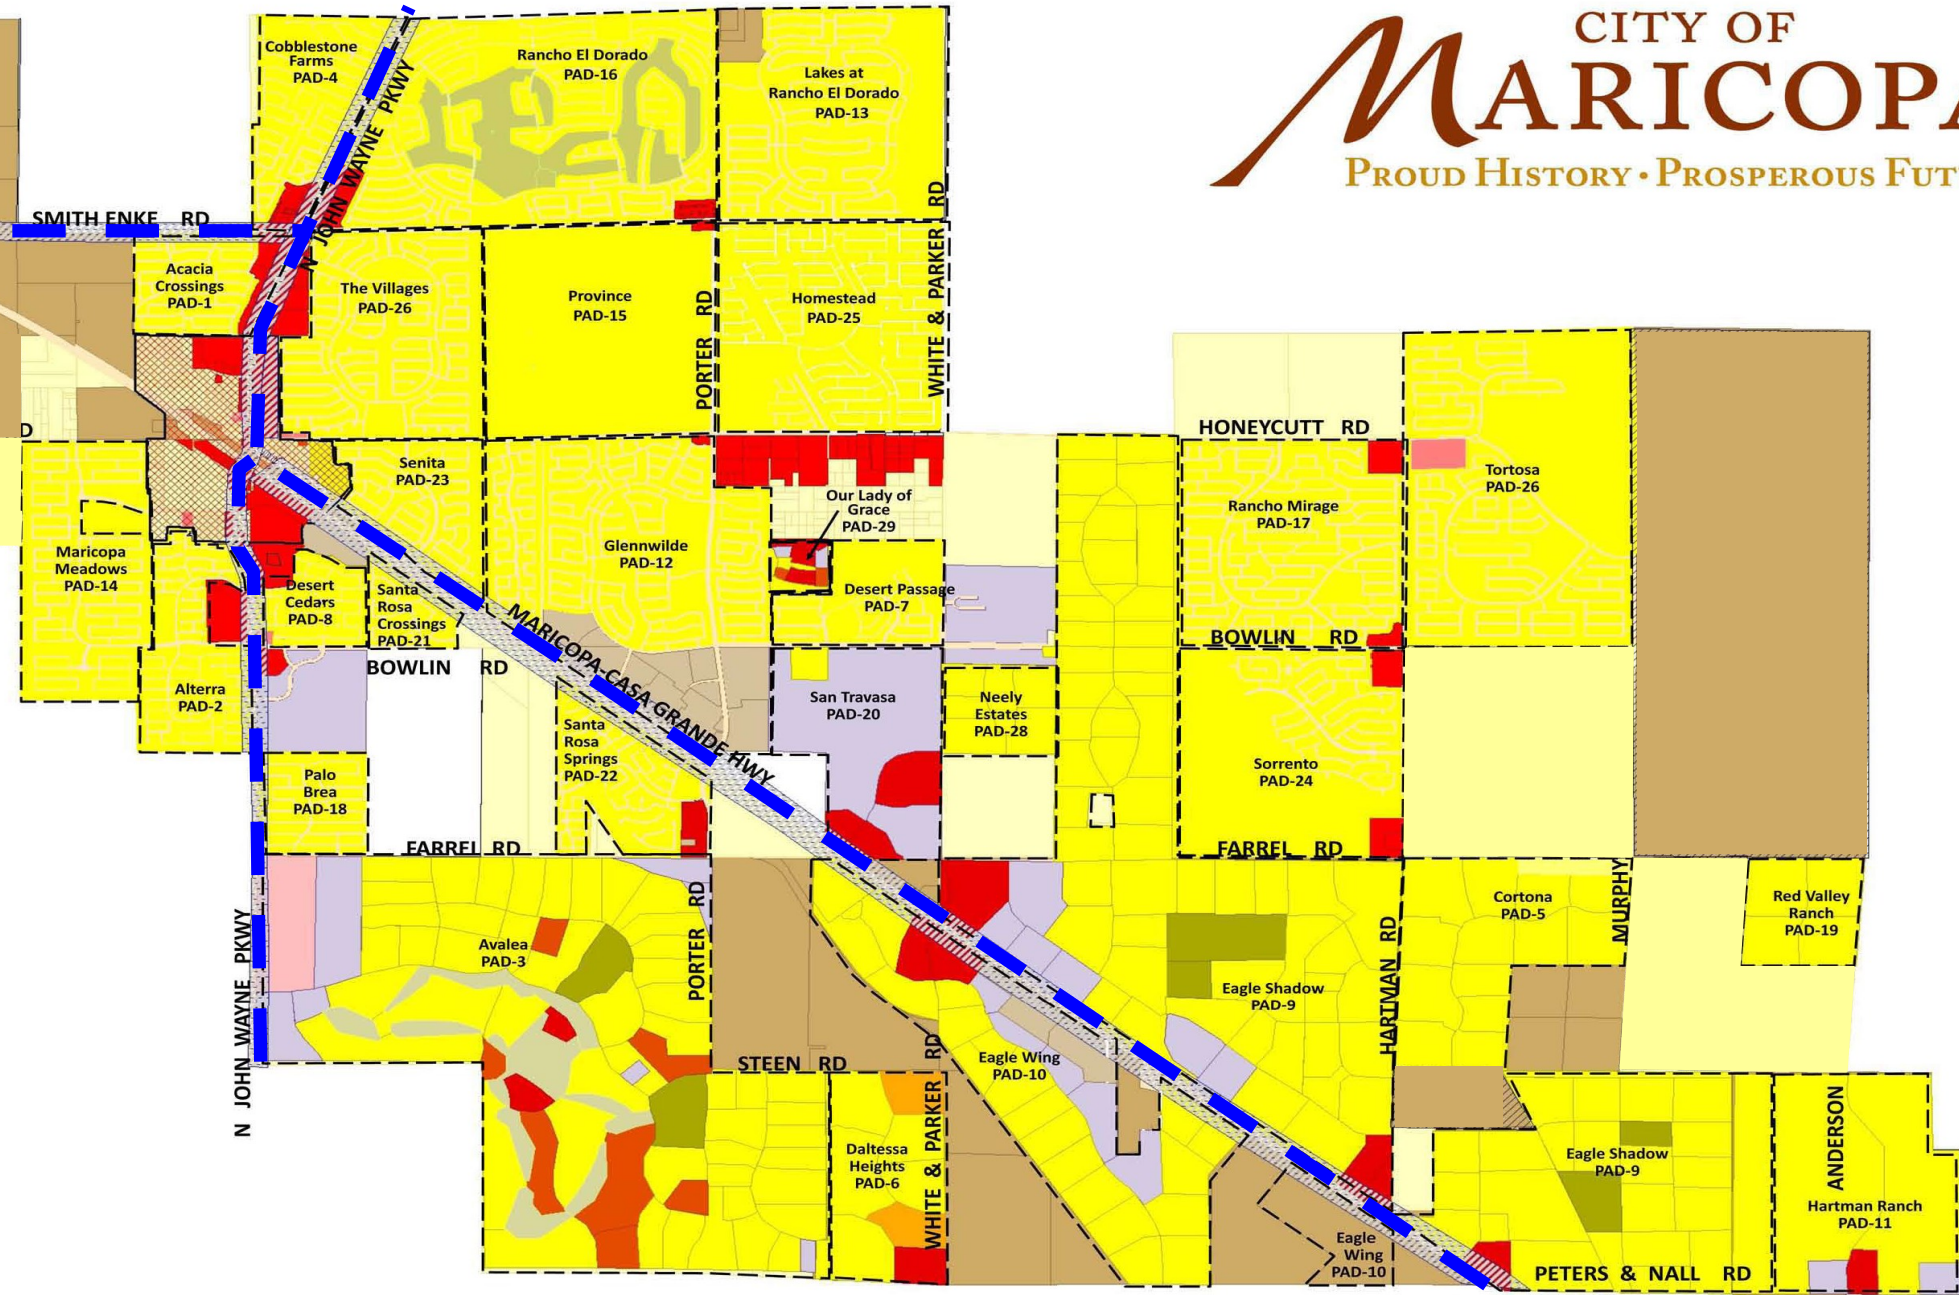

Zoning Districts

Rural & Residential Zones:

- SR - SUBURBAN RANCH
- GR - GENERAL RURAL
- CR-1 - SINGLE FAMILY
- CR-2 - SINGLE FAMILY
- CR-3 - SINGLE FAMILY
- CR-4 - MULTIPLE RESIDENCE
- CR-5 - MULTIPLE RESIDENCE
- MH - MANUFACTURED/MOBILE HOME PARK

Commercial Zones:

- CB-1 - LOCAL BUSINESS
- CB-2 - GENERAL: BUSINESS

Mixed Use Zone:

- TR - TRANSITIONAL

Industrial Zones:

- CI-1 - LIGHT INDUSTRY AND WAREHOUSE
- CI-2 - INDUSTRIAL ZONE

Planned Area Development Overlay:

- PAD-# (1-29) PLANNED AREA DEVELOPMENT OVERLAY
- TC Corridor Overlay

City of Maricopa Zoning Map