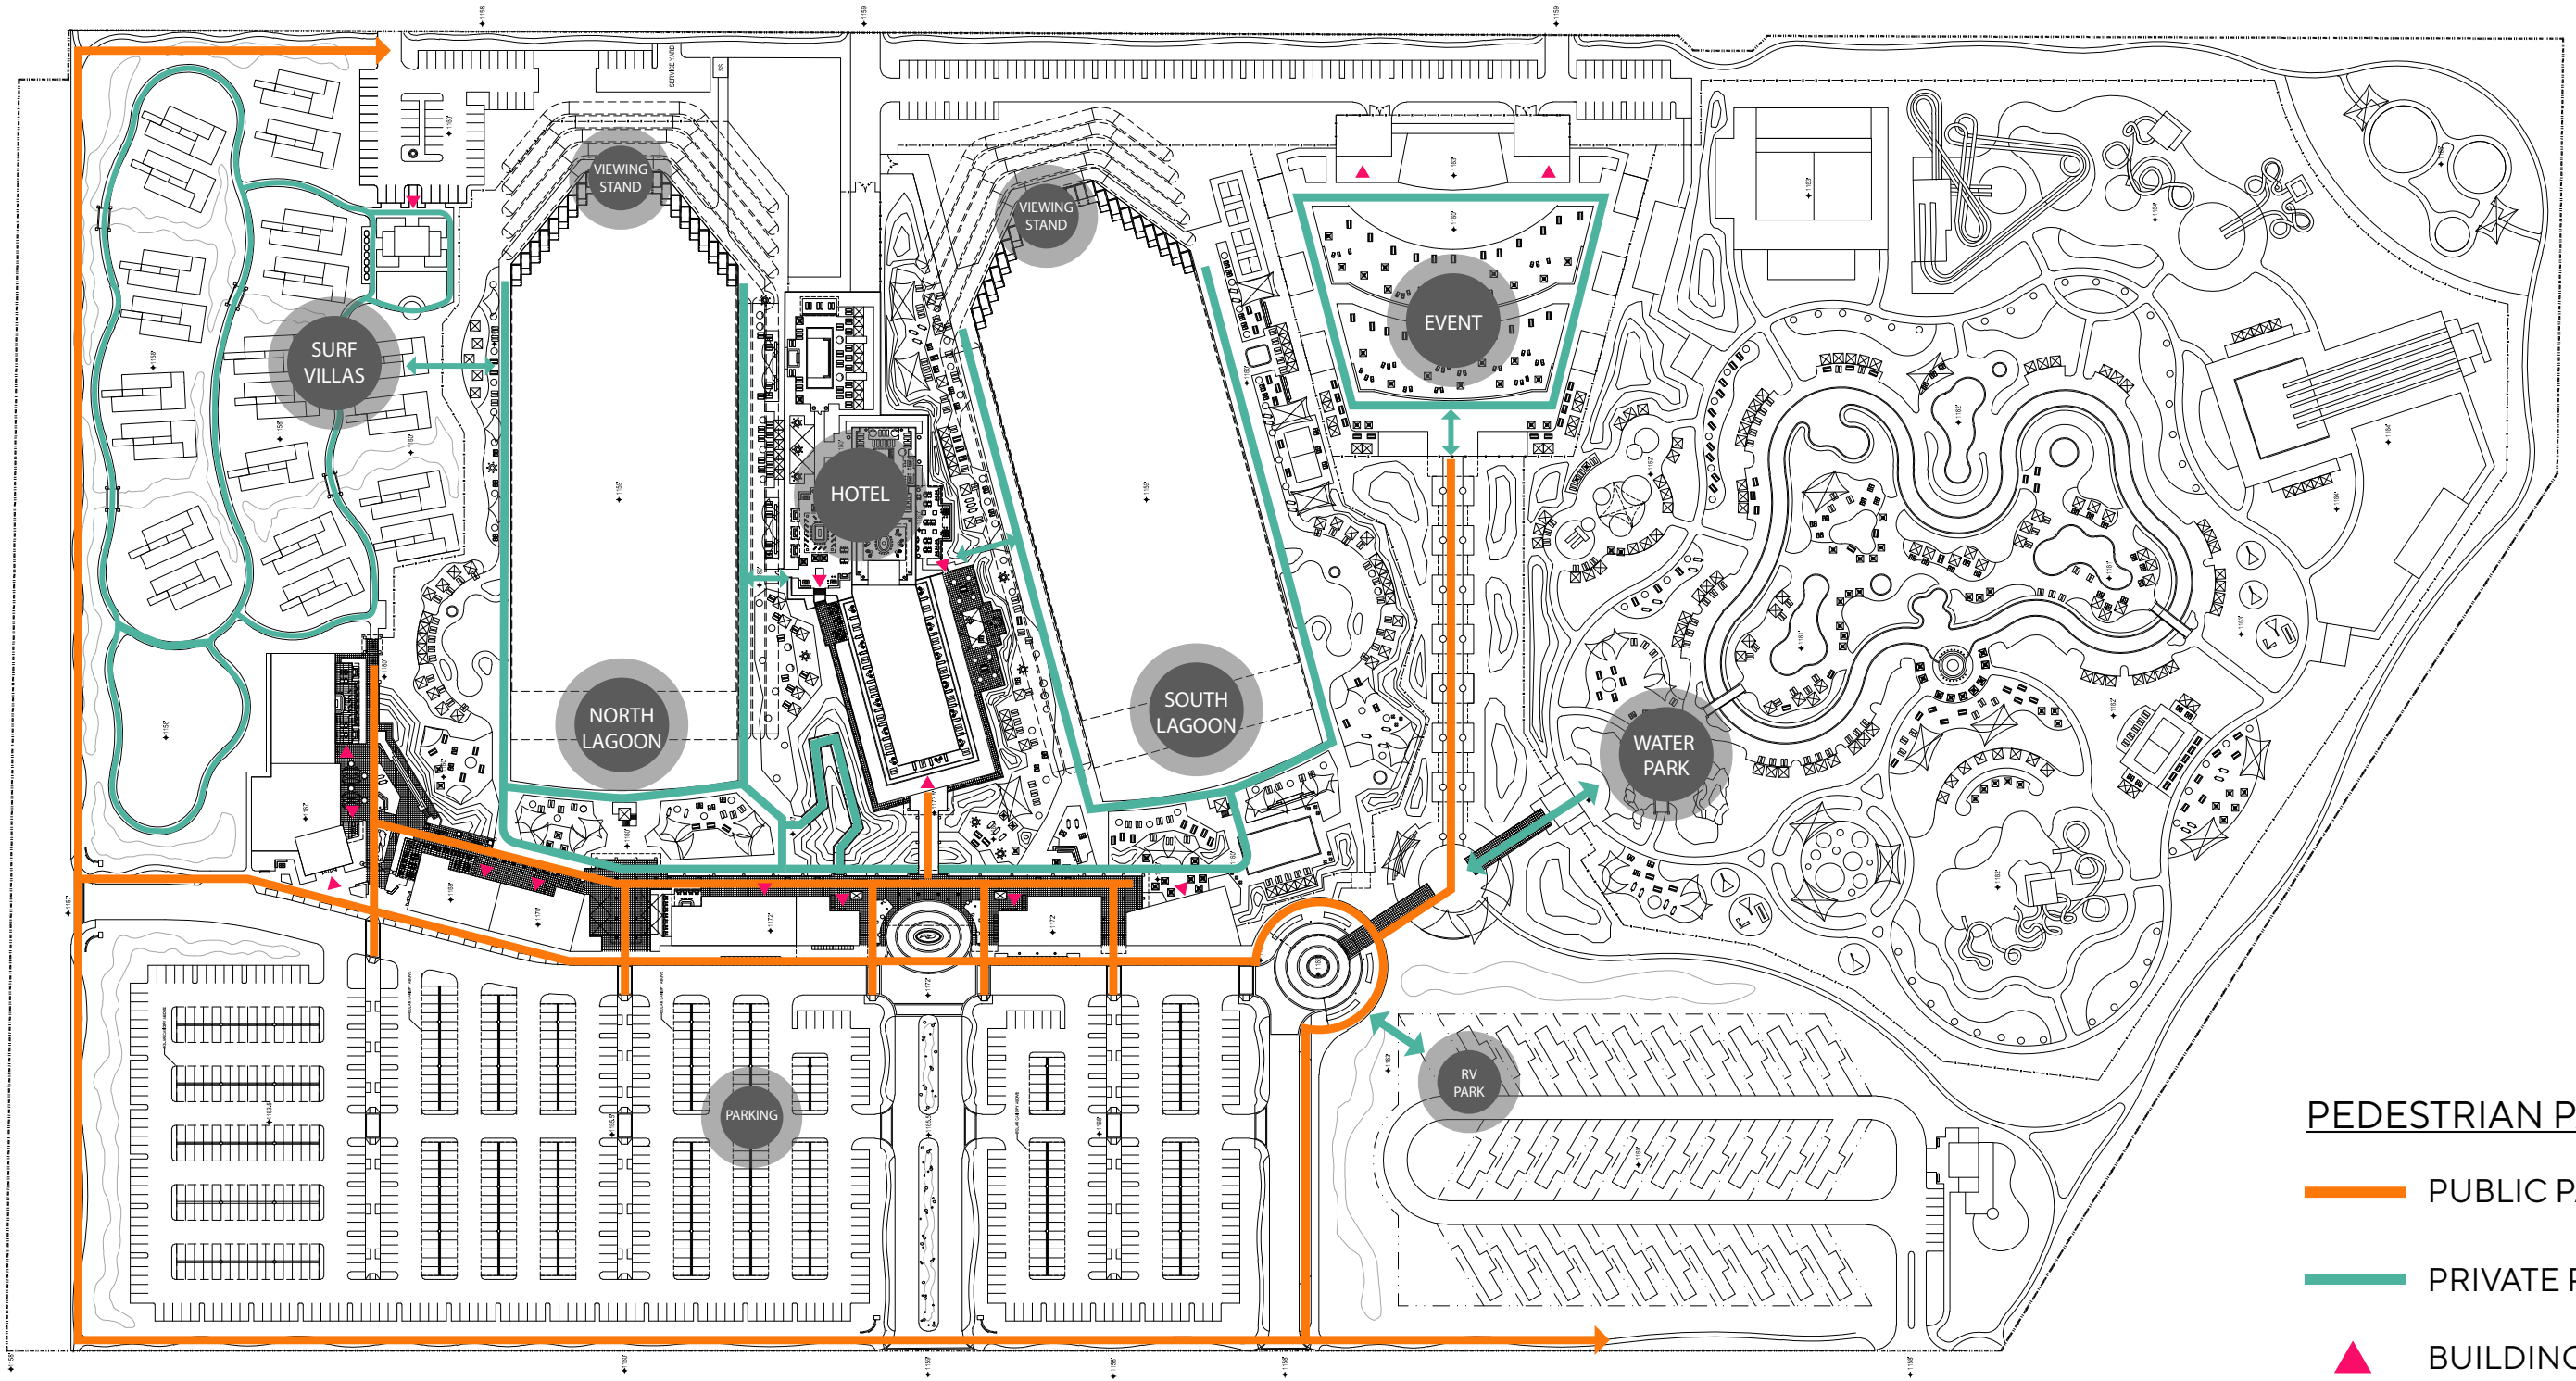

NORTH LOMA ROAD

STATE ROUTE 238

PEDESTRIAN PATH

— PUBLIC PATH

— PRIVATE PATH

▲ BUILDING ENTRY

NORTH GREEN ROAD

PHX SURF
Phoenix, AZ

PEDESTRIAN CIRCULATION PLAN

0 180' 360'
SCALE: 1" = 180'