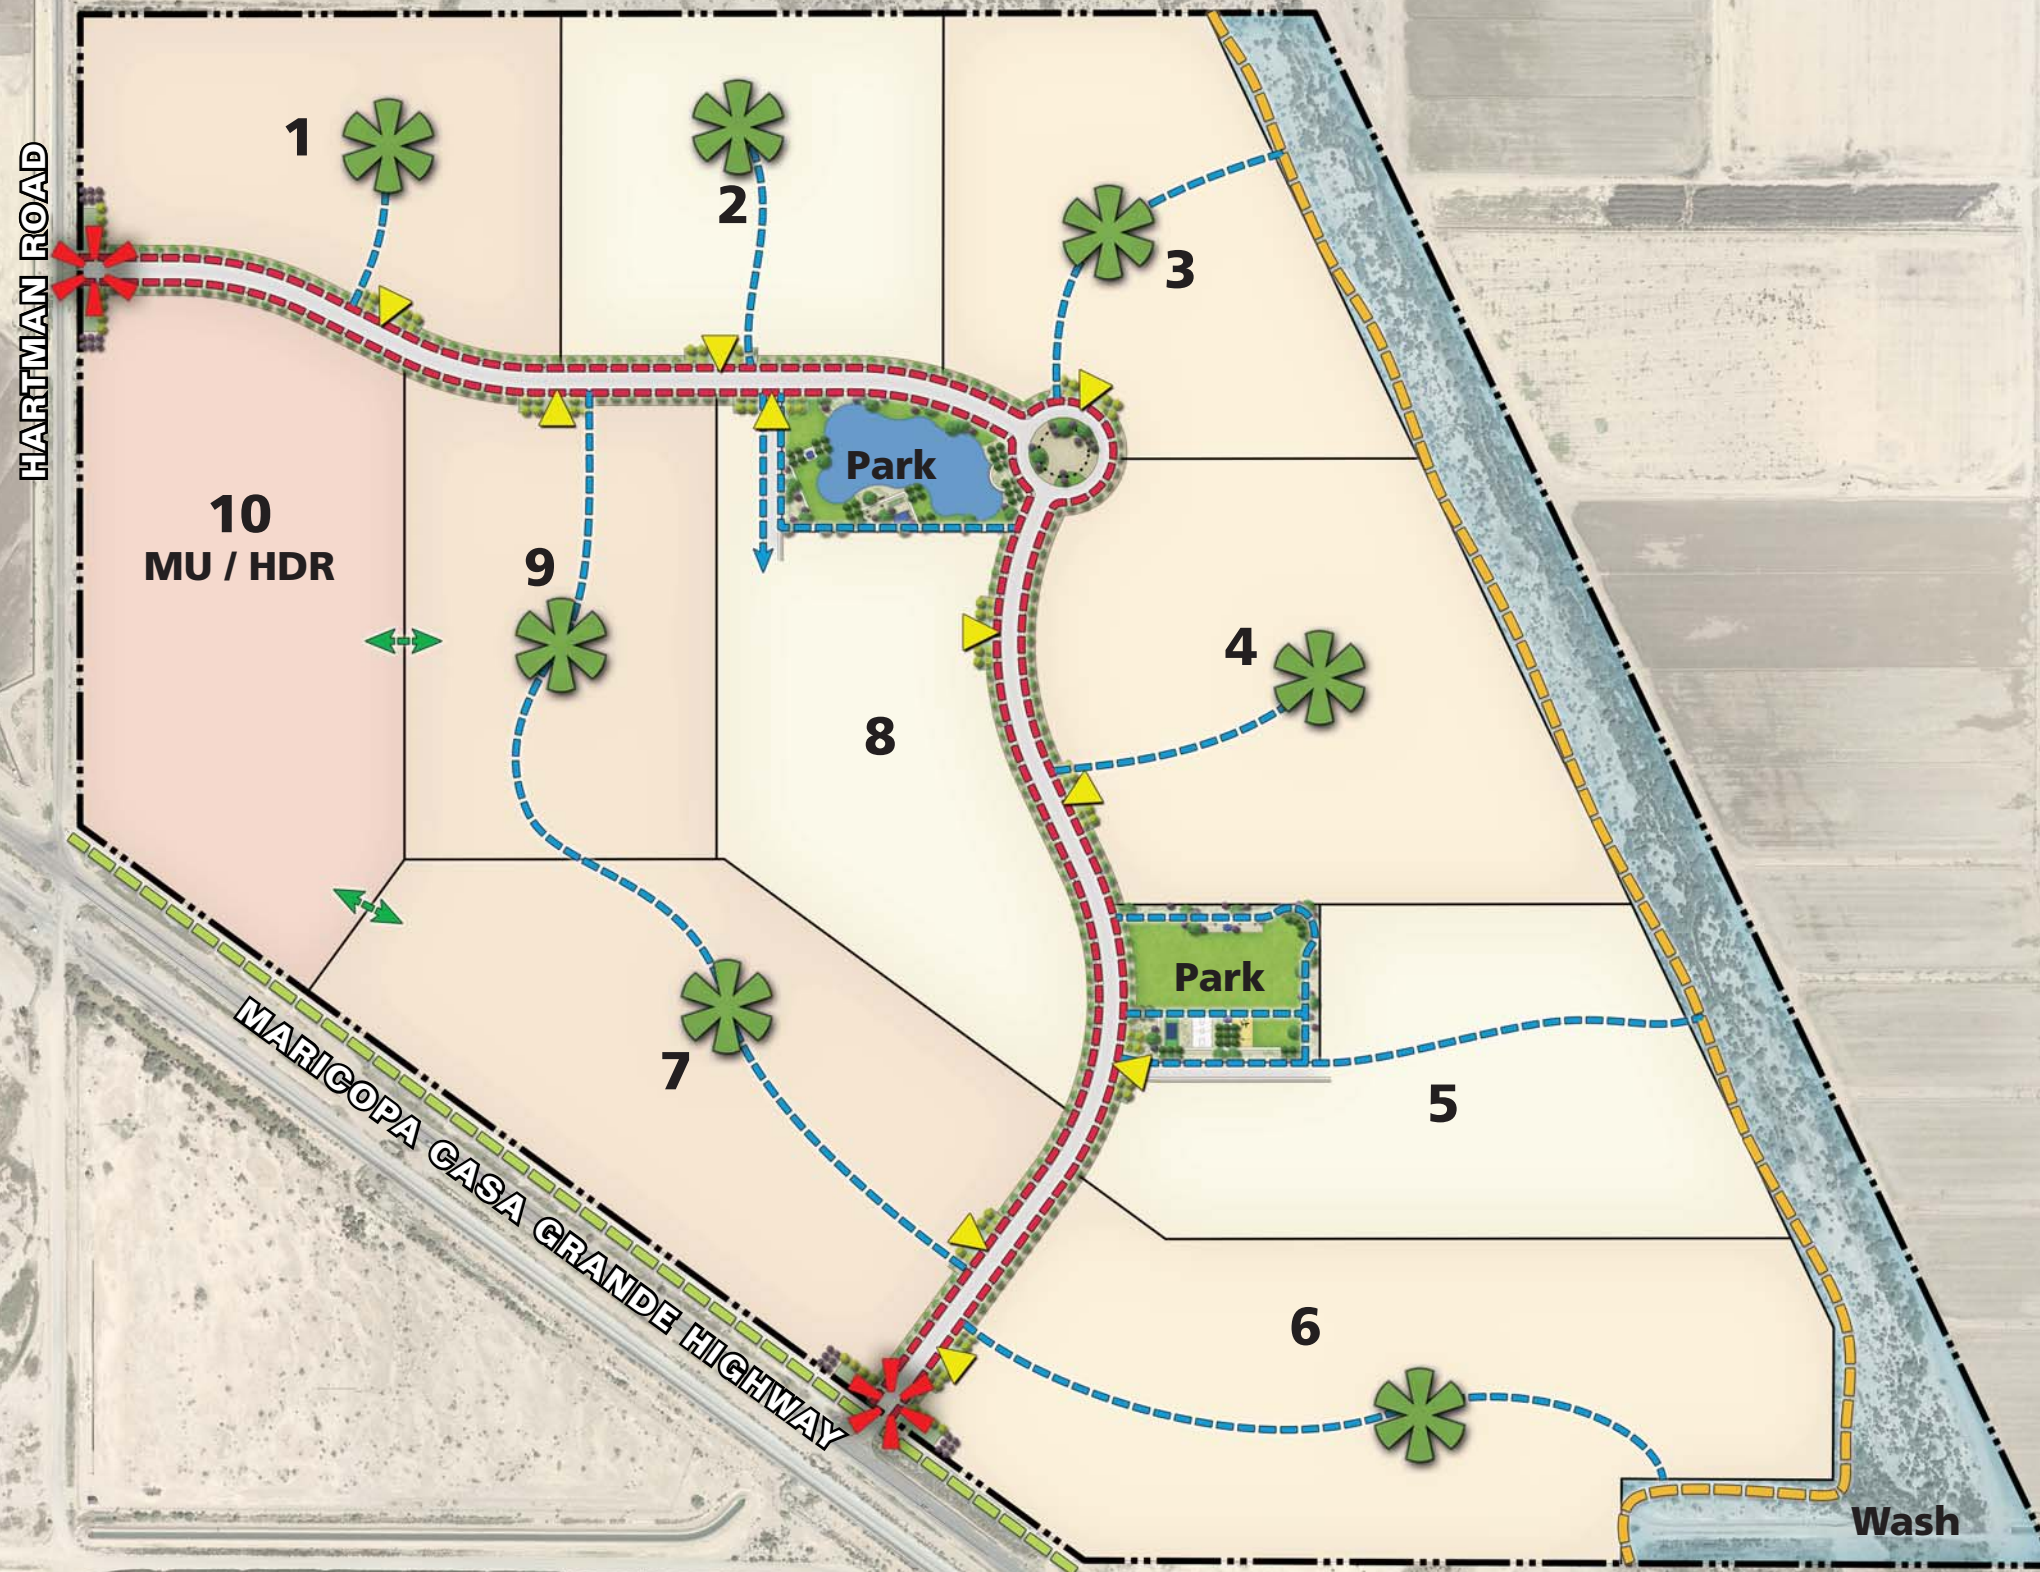

sanctuary

Conceptual Open Space Plan

Exhibit D

Legend

- Pocket Park
- Detached Sidewalk along Collector
- Internal Trail and Sidewalk Connection
- 10' Paved Shared Use Path with Wide Shoulder
- Santa Cruz Wash Trail (by others)
- Community Entry Monument
- Parcel Entry Branding