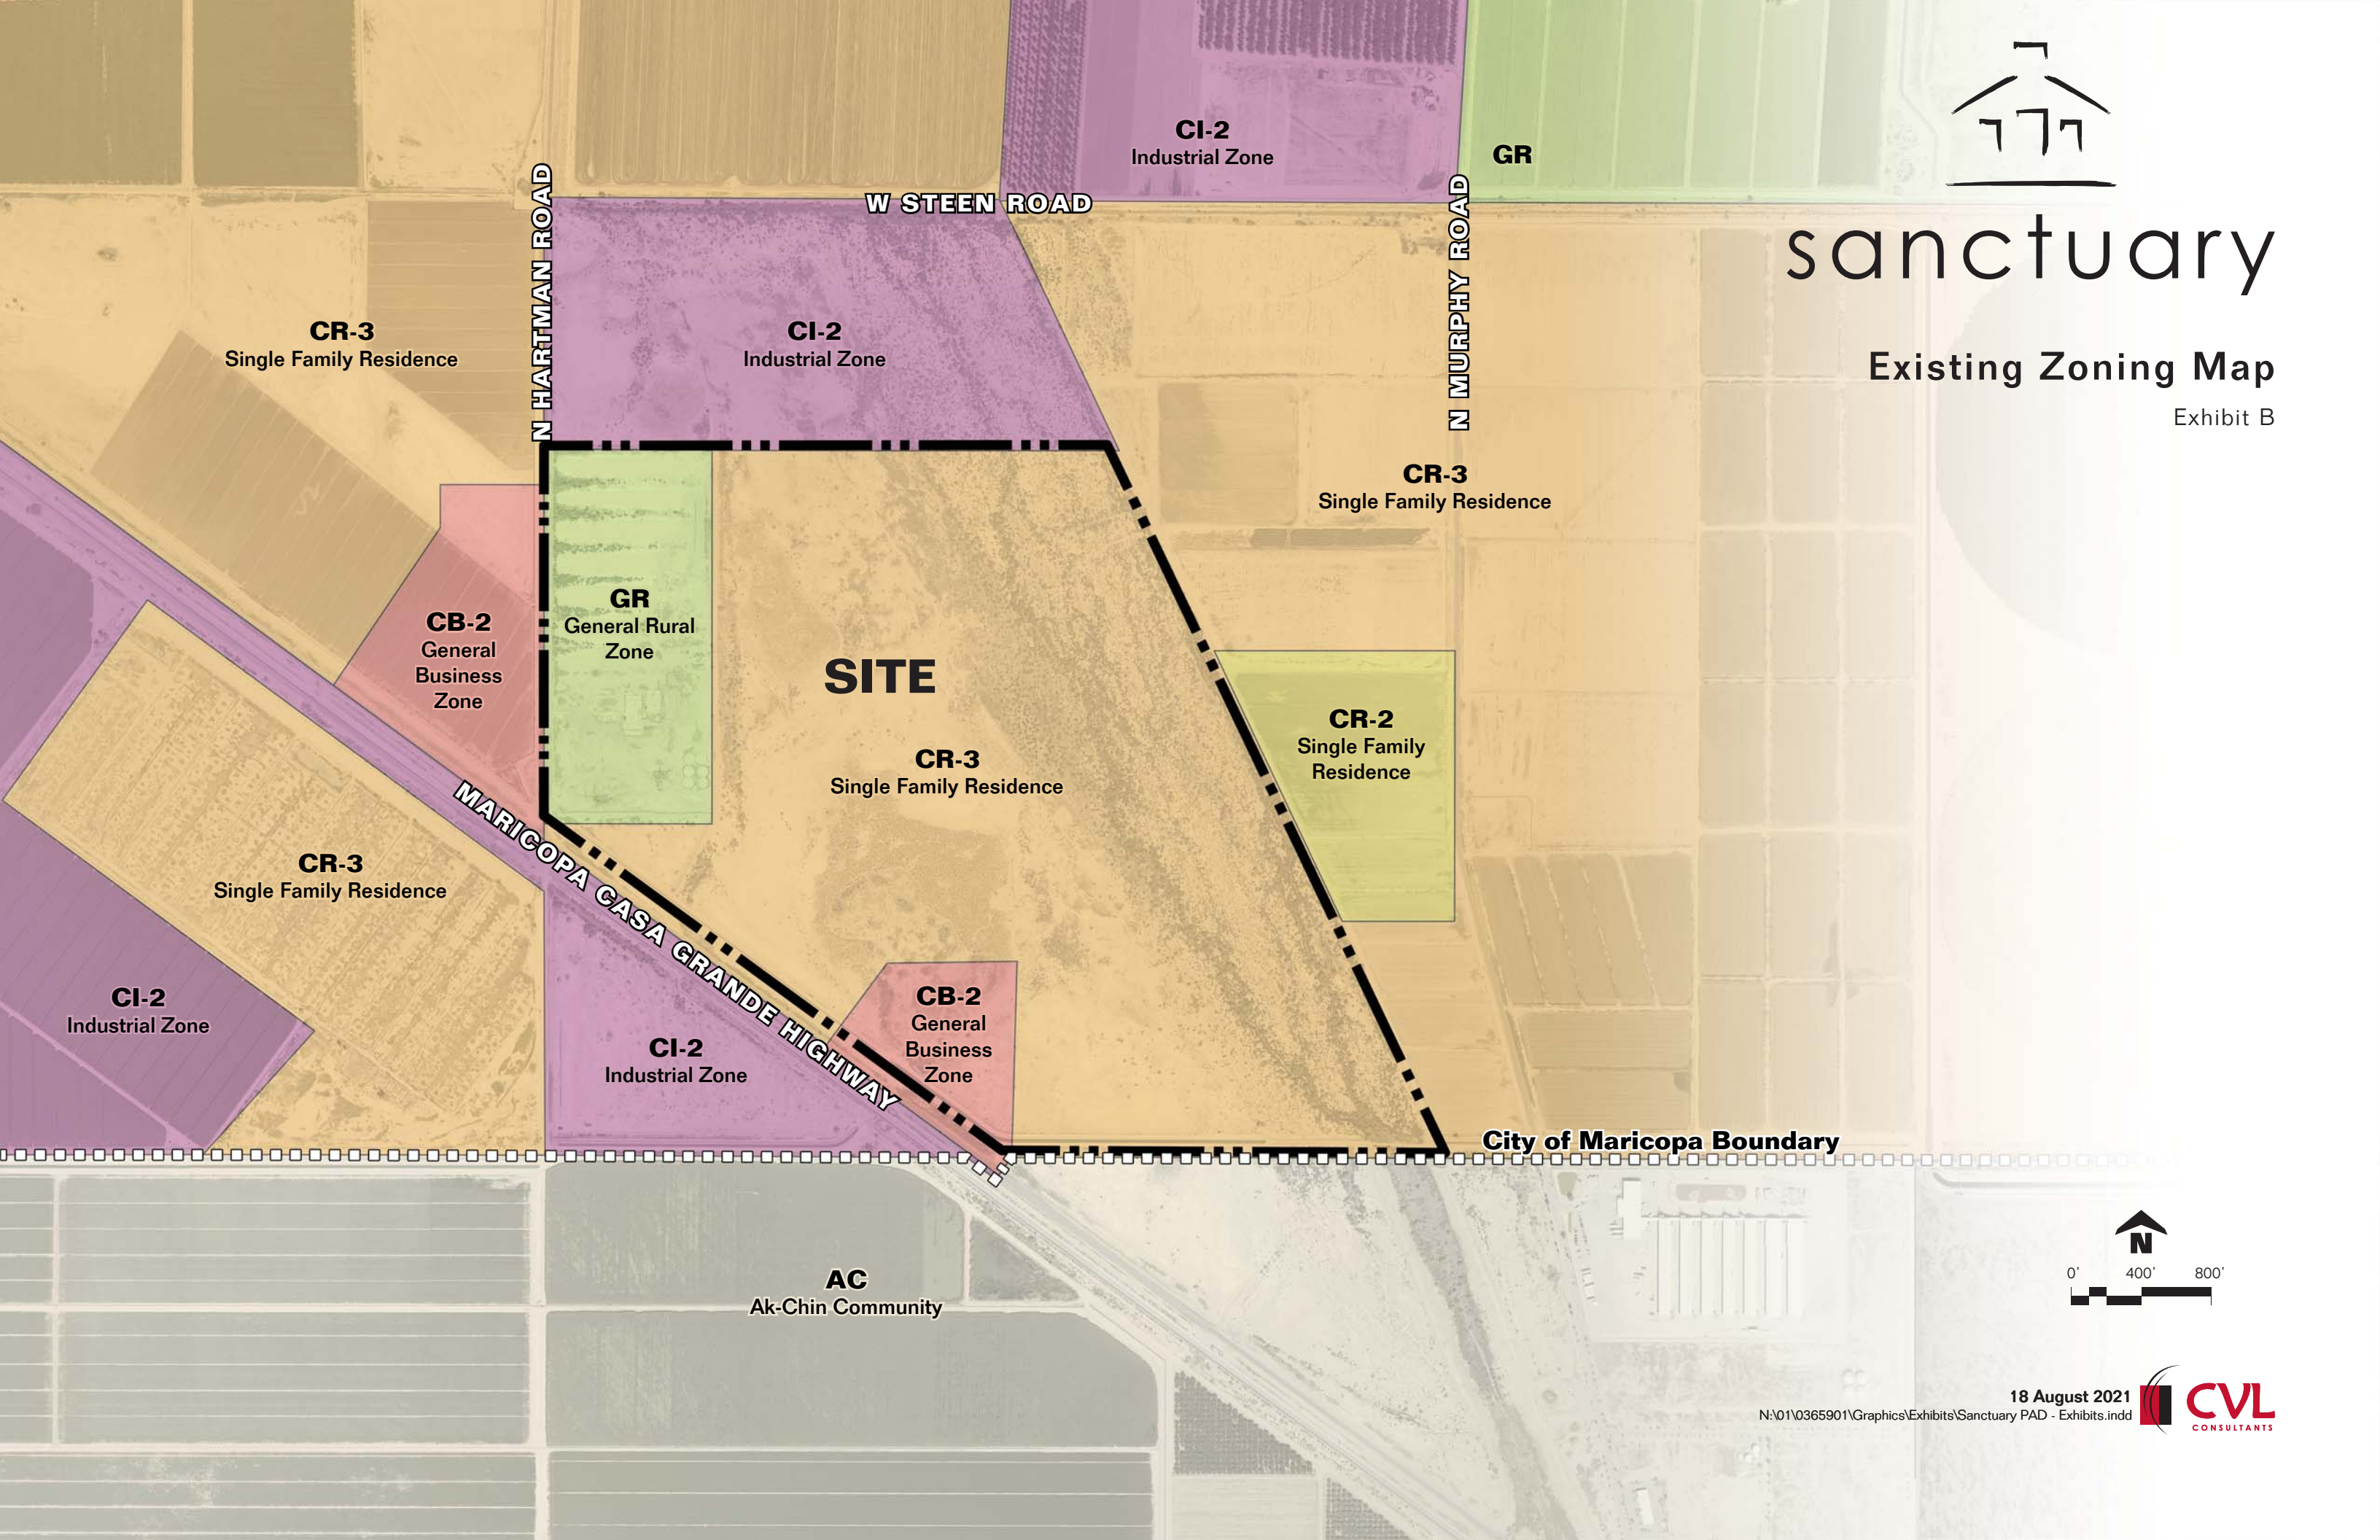

sanctuary

Existing Zoning Map

Exhibit B

CR-3
Single Family Residence

CI-2
Industrial Zone

GR

N HARTMAN ROAD

W STEEN ROAD

N MURPHY ROAD

CI-2
Industrial Zone

CR-3
Single Family Residence

CB-2
General Business Zone

GR
General Rural Zone

SITE

CR-3
Single Family Residence

CR-2
Single Family Residence

CR-3
Single Family Residence

CI-2
Industrial Zone

MARICOPA CASA GRANDE HIGHWAY

CI-2
Industrial Zone

CB-2
General Business Zone

City of Maricopa Boundary

AC
Ak-Chin Community