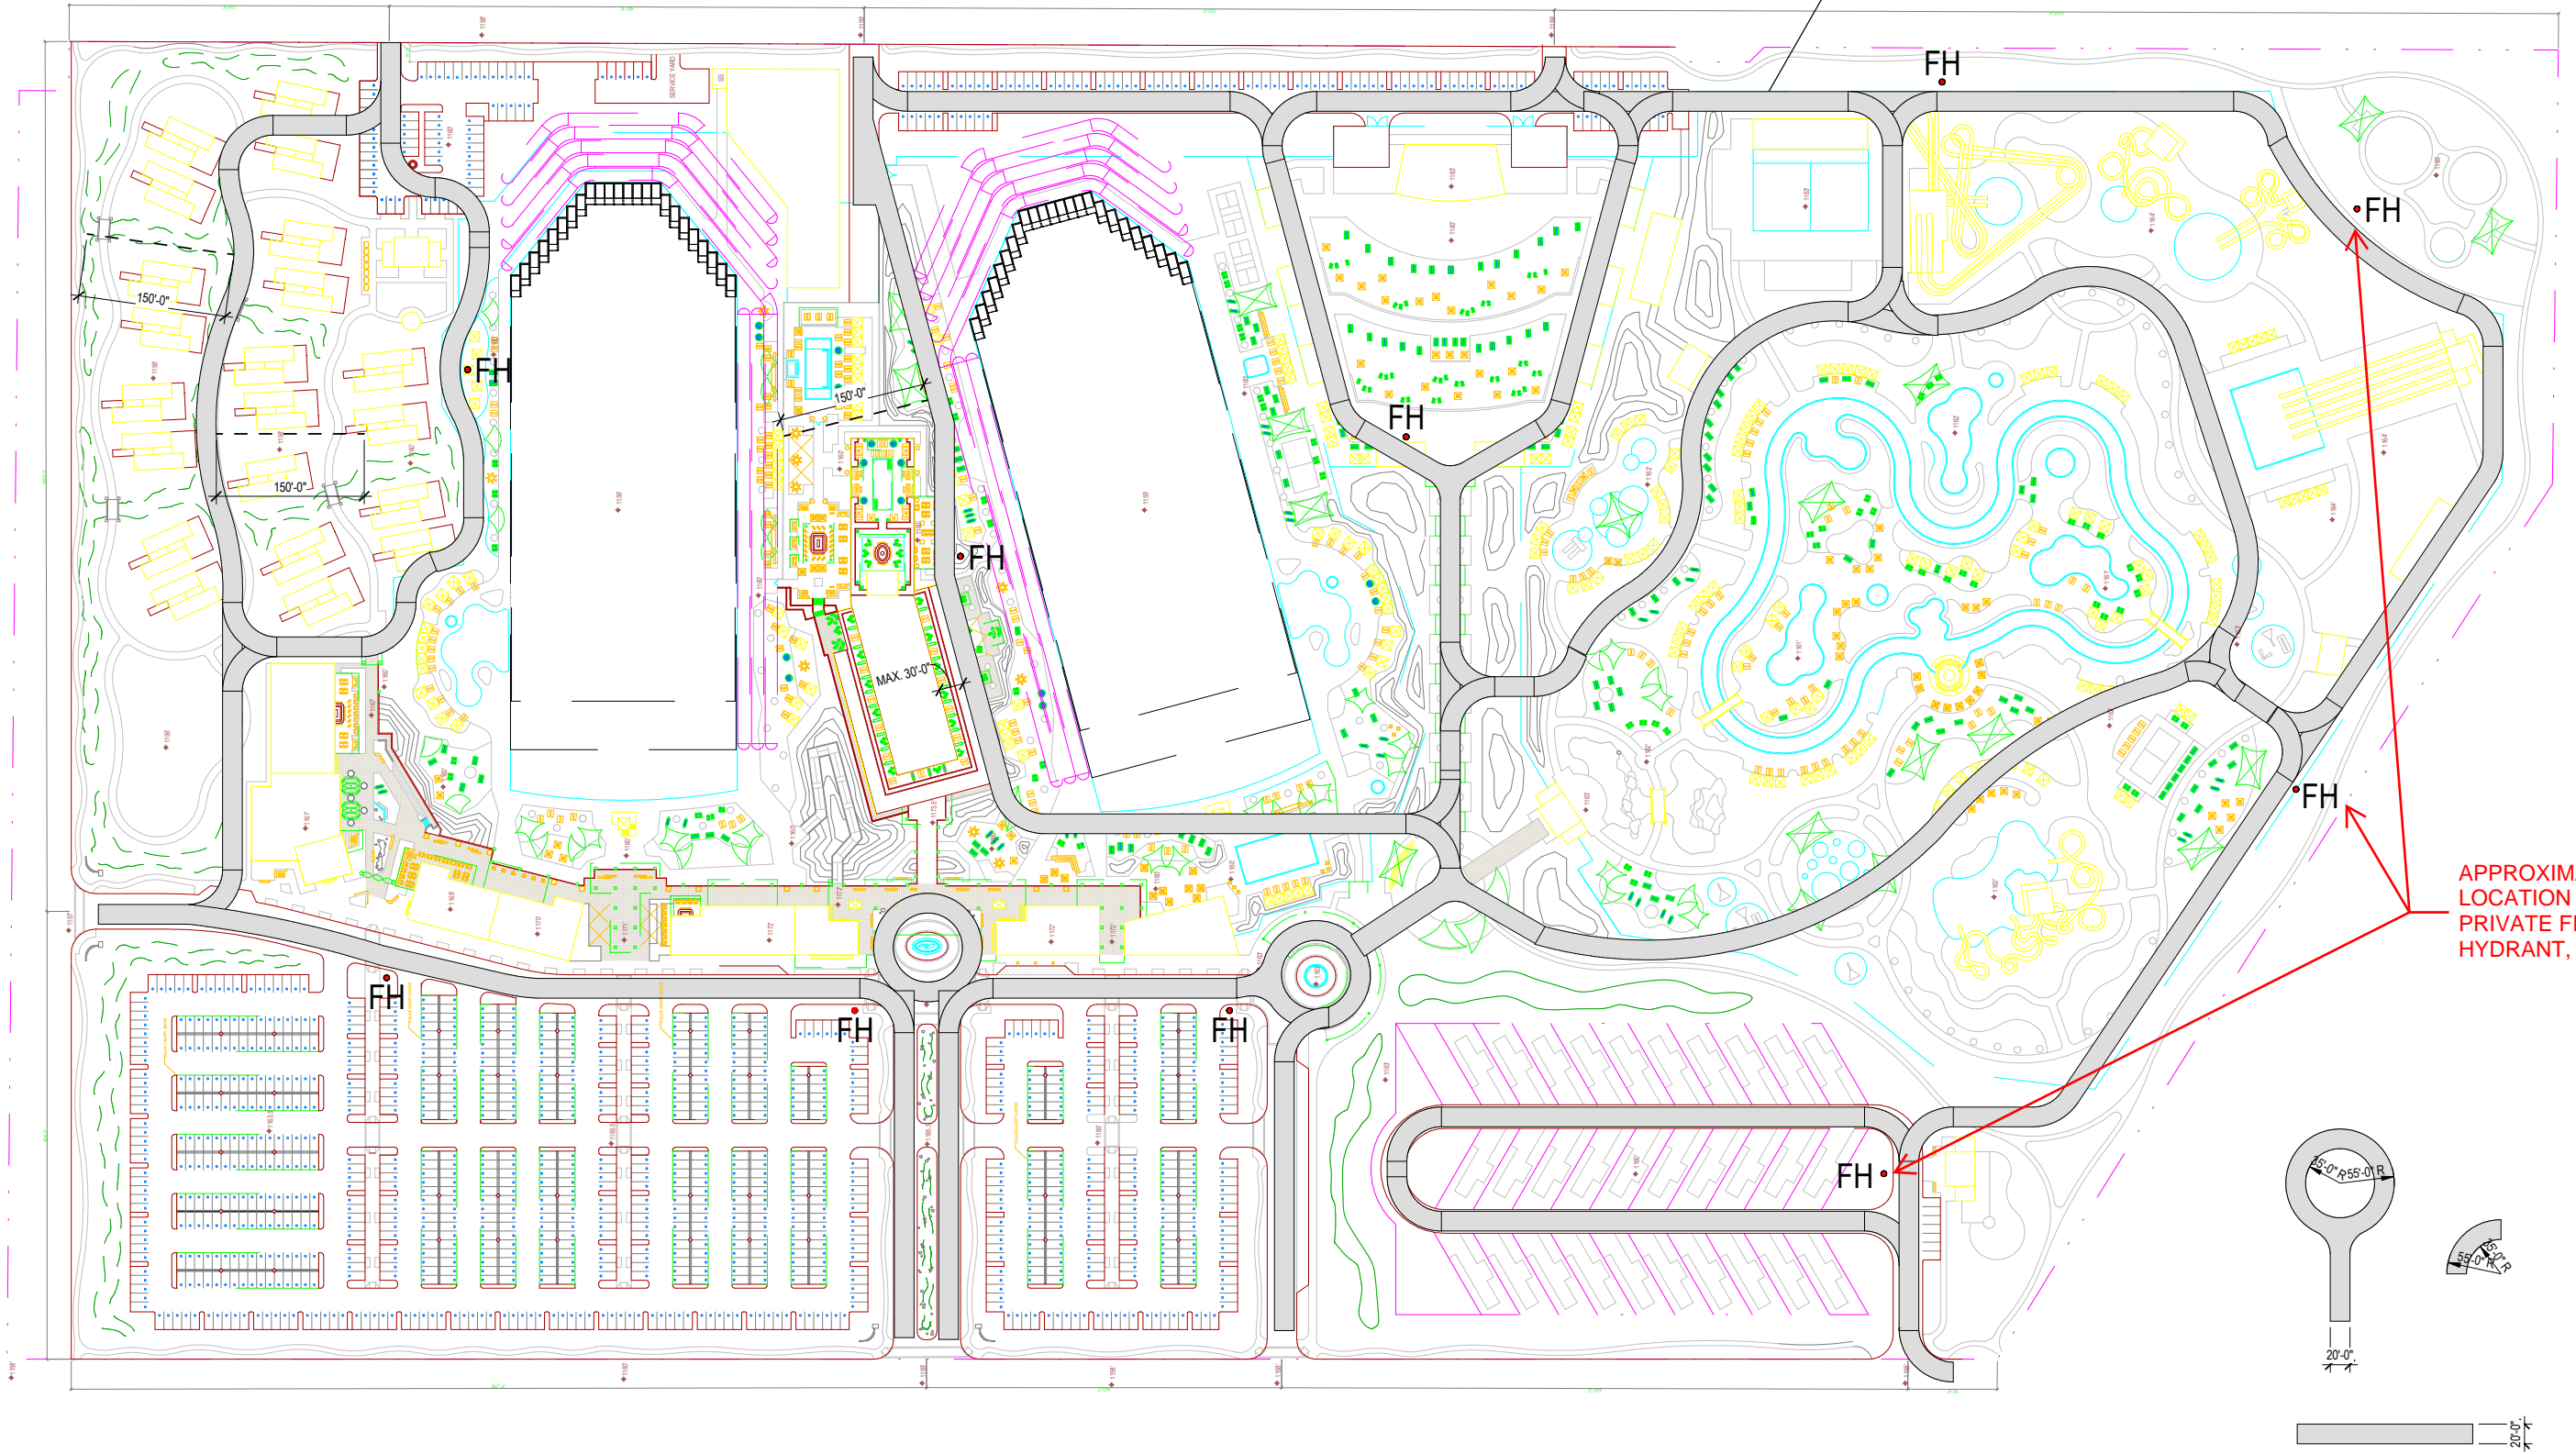

NORTH LOMA ROAD

TYPICAL 20 FOOT WIDE FIRE ACCESS PATH

STATE ROUTE 238

NORTH GREEN ROAD

PHX SURF
Phoenix, AZ

Exhibit I DRAFT FIRE ACCESS PLAN

DISTRICT PLAN
0 180' 360'
SCALE: 1" = 180'

Scale
Job No.
Date

01

2021-574

08/18/2022