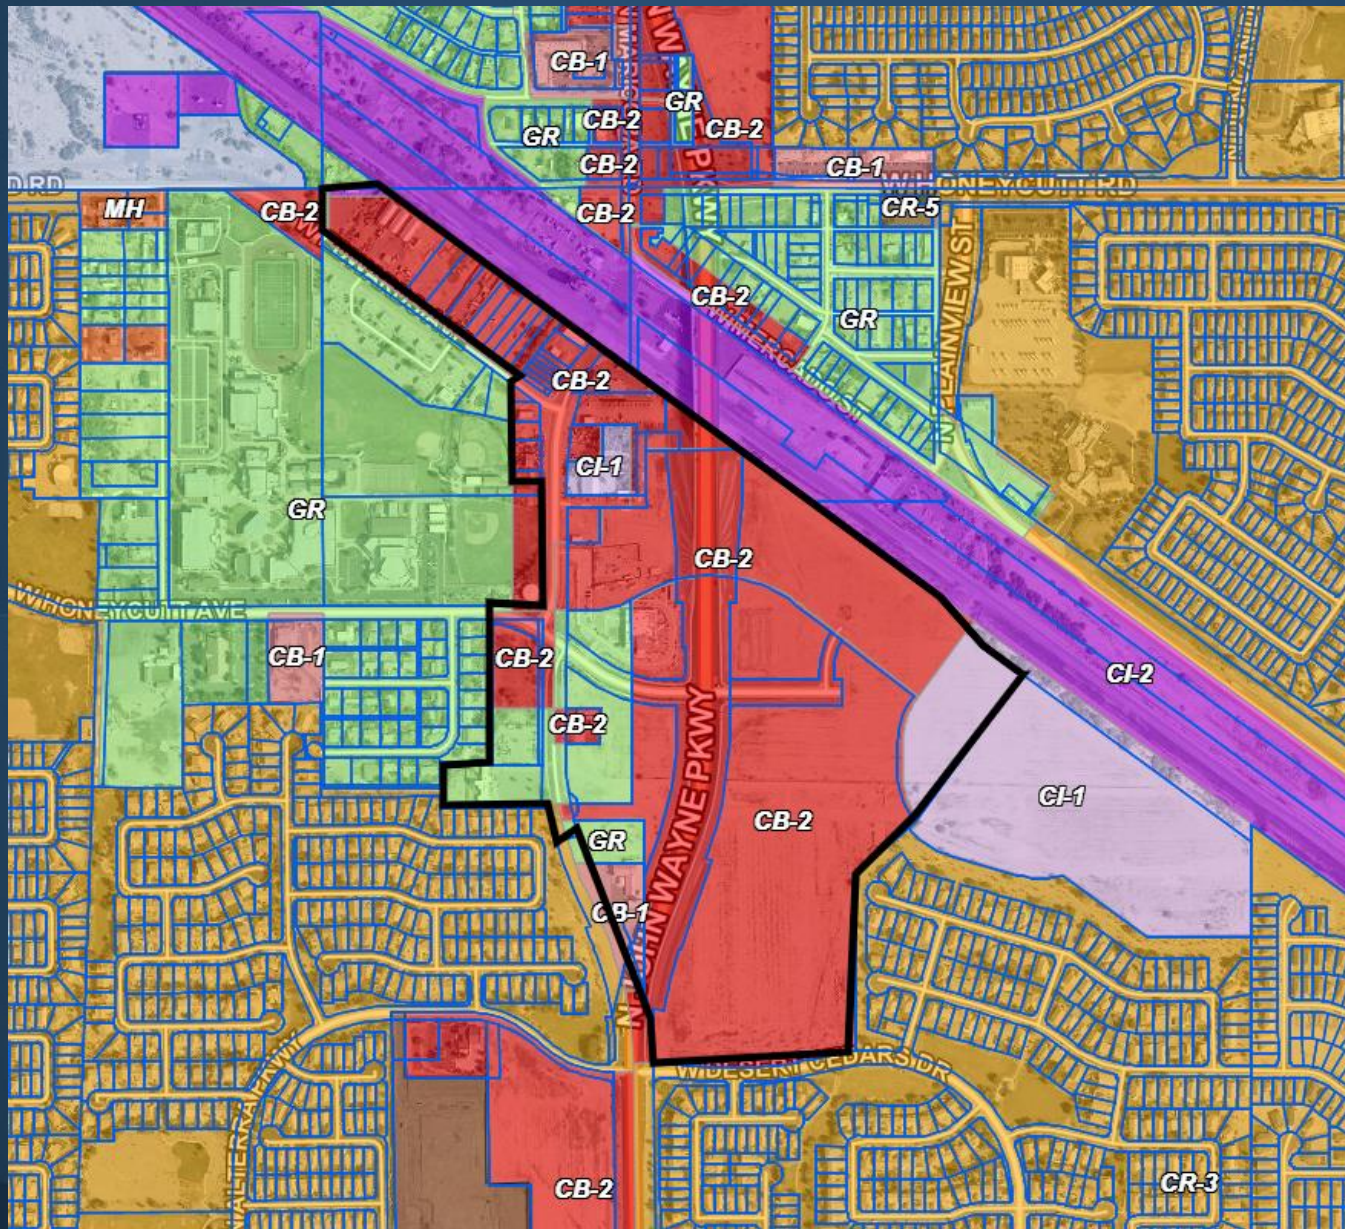

# Maricopa Rezoning

# Current Zoning

# Future Zoning

- Current Zoning: Existing Pinal County Zoning Districts
- Future Zoning: Compatible Current Maricopa Zoning Code (GC, MU-G, SC)