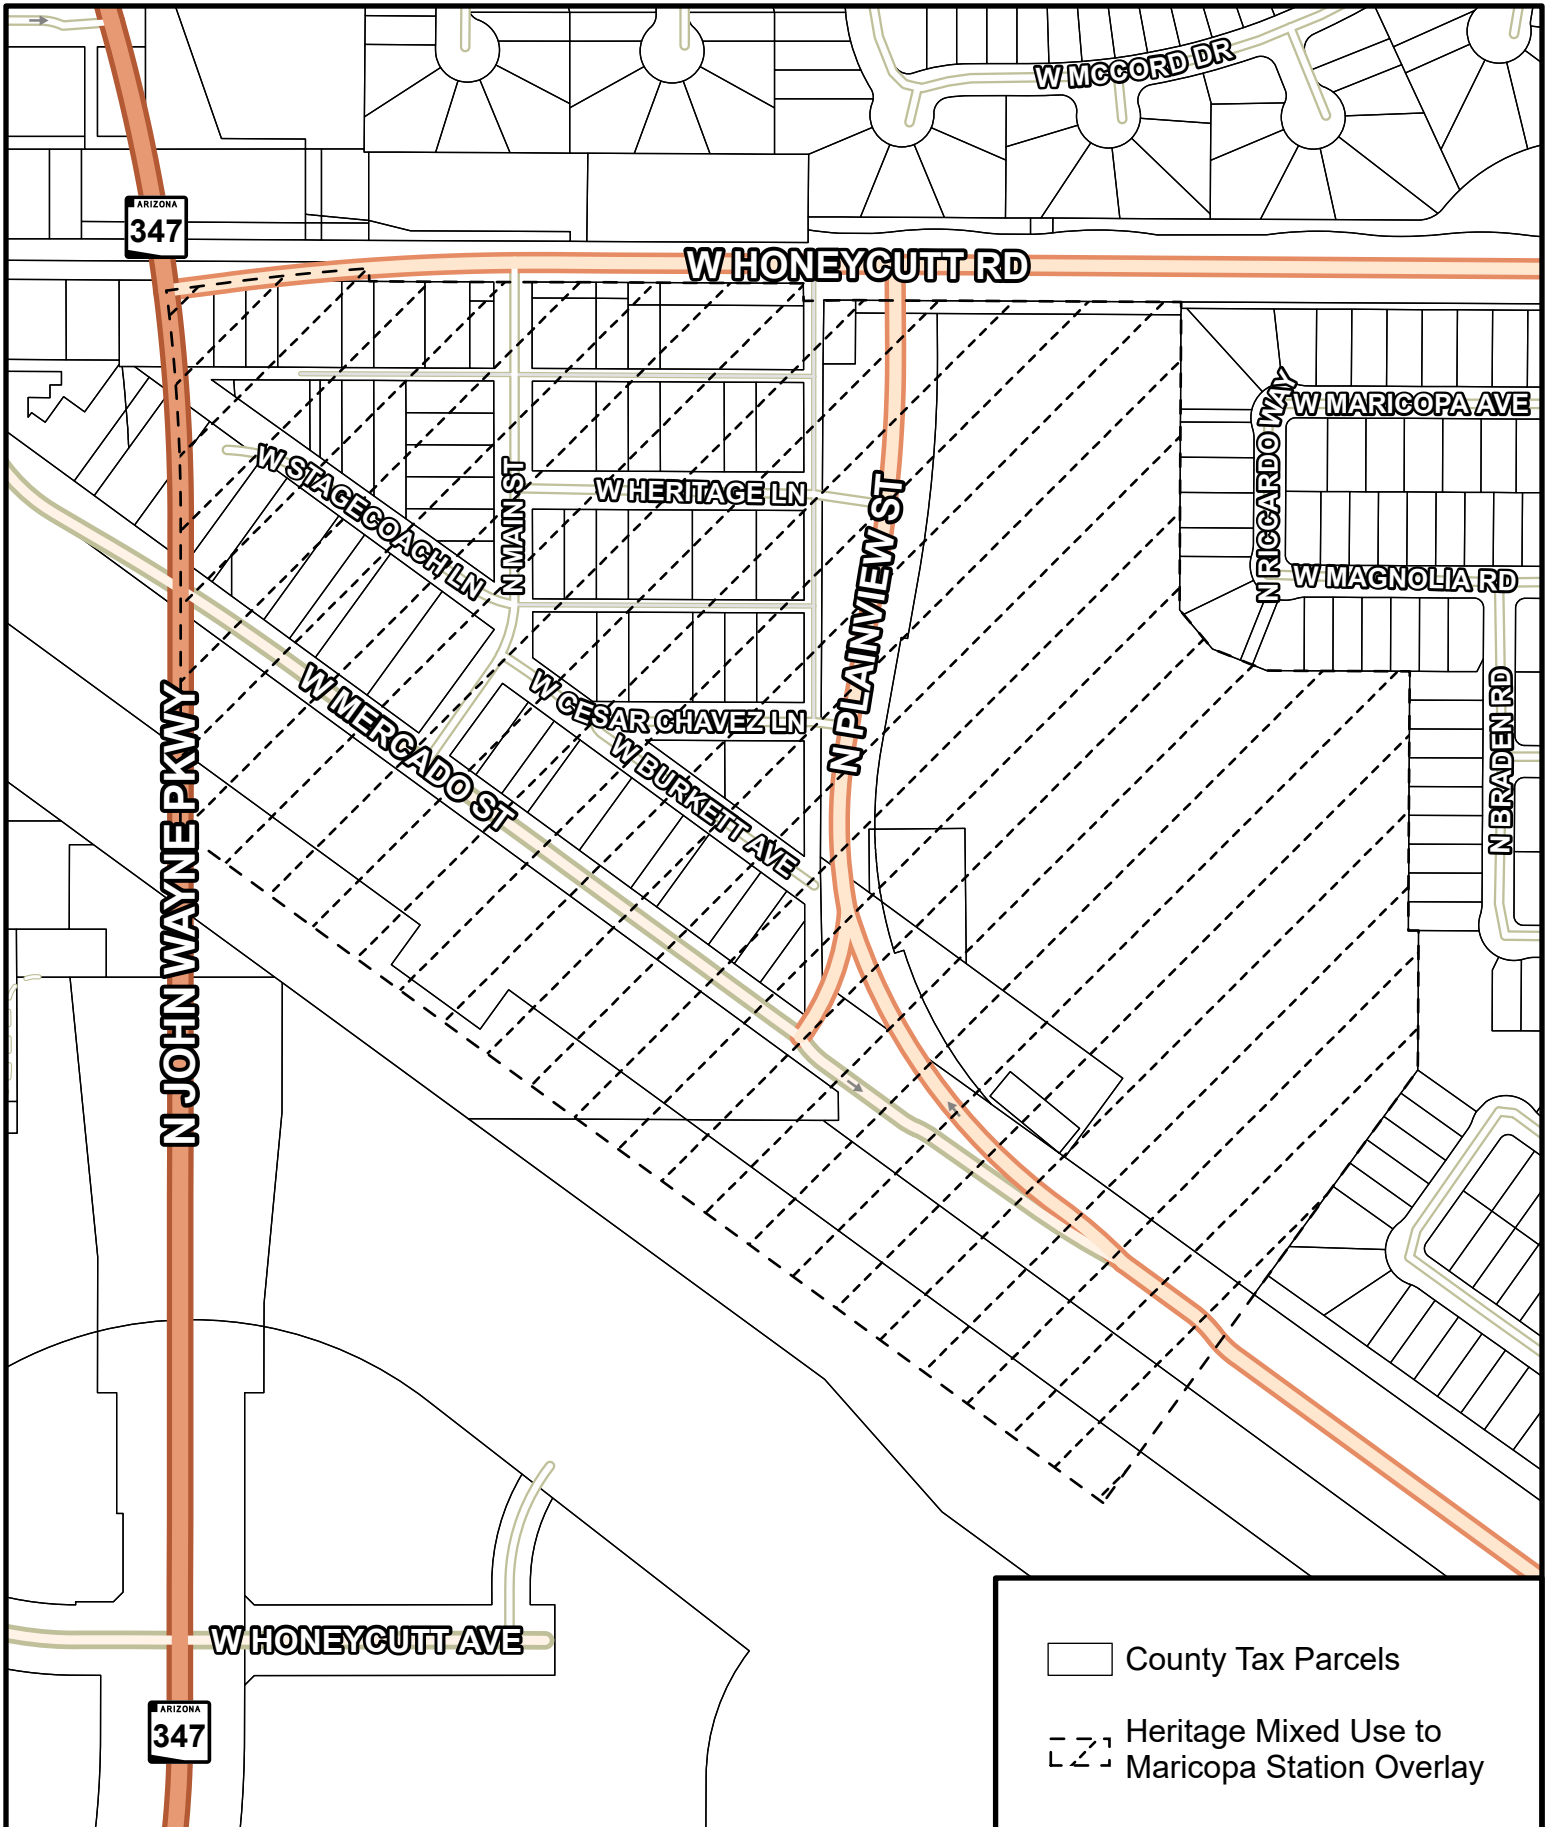

# Maricopa Station Overlay

Information shown on this map is for general reference and should be verified using recorded documents. It should not be used to replace a site survey.

7/1/2020  
8.5" x 11"

H:\Projects\Economic and Community Development\2020\Rezone Maps\rezone\_maps.aprx

0 150 300  
Feet  
1 inch = 300 Feet