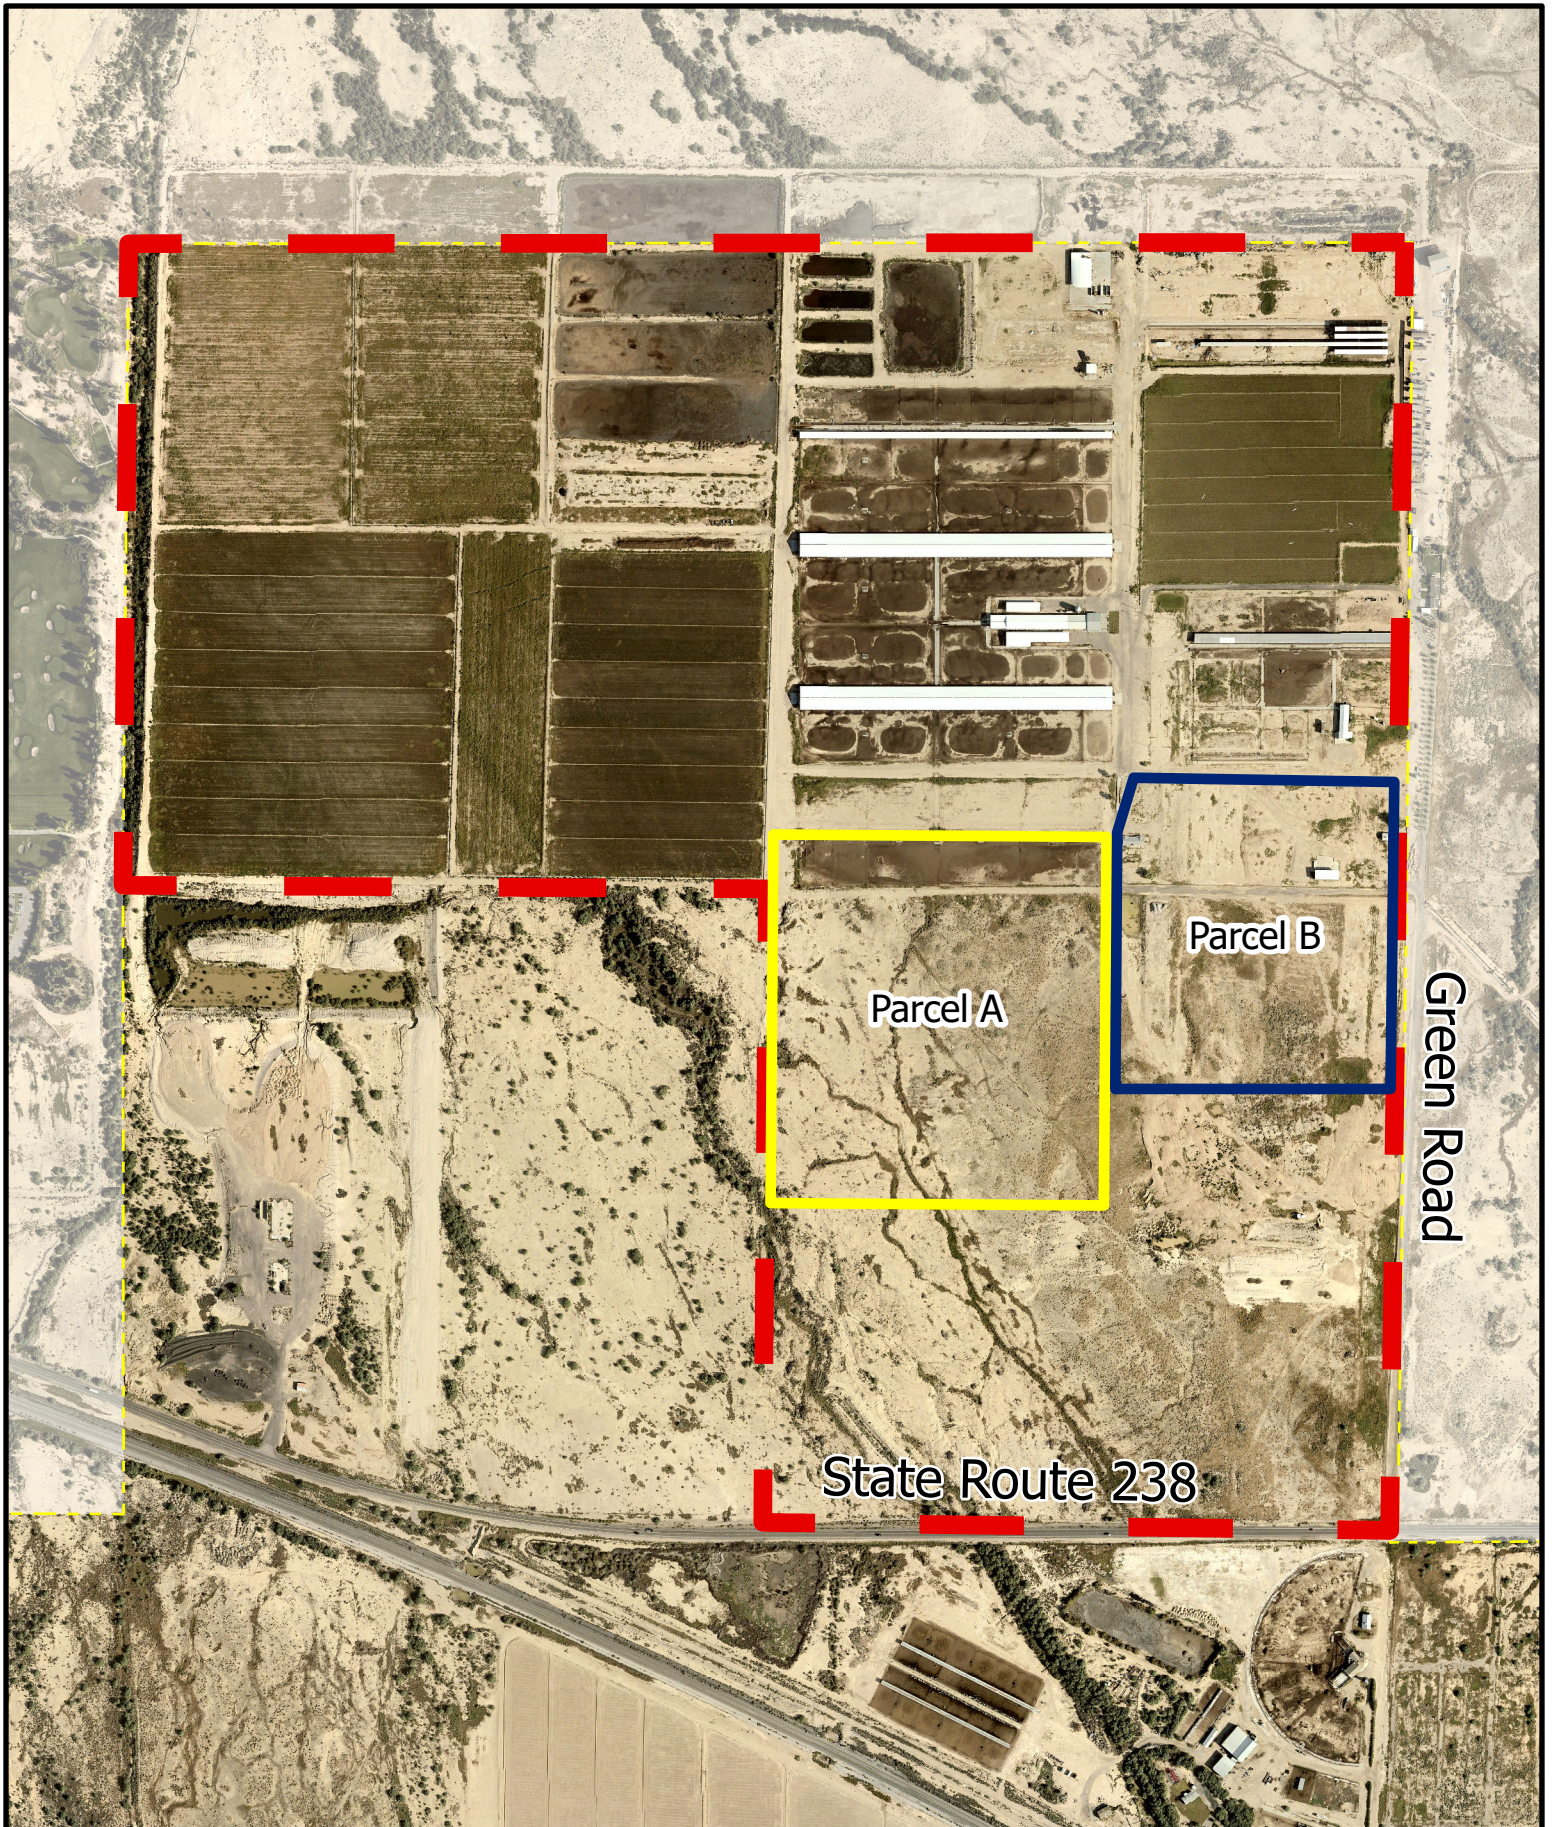

# Moonlight Ridge Vicinity Map

Information shown on this map is for general reference and should be verified using recorded documents. It should not be used to replace a site survey.

7/10/2023

8.5" x 11"

H:\Projects\GIS\Map Requests\2023\Moonlight Final Plat Map\MyProject\MyProject.aprx

0 400 800  
Feet

1 inch = 800 Feet