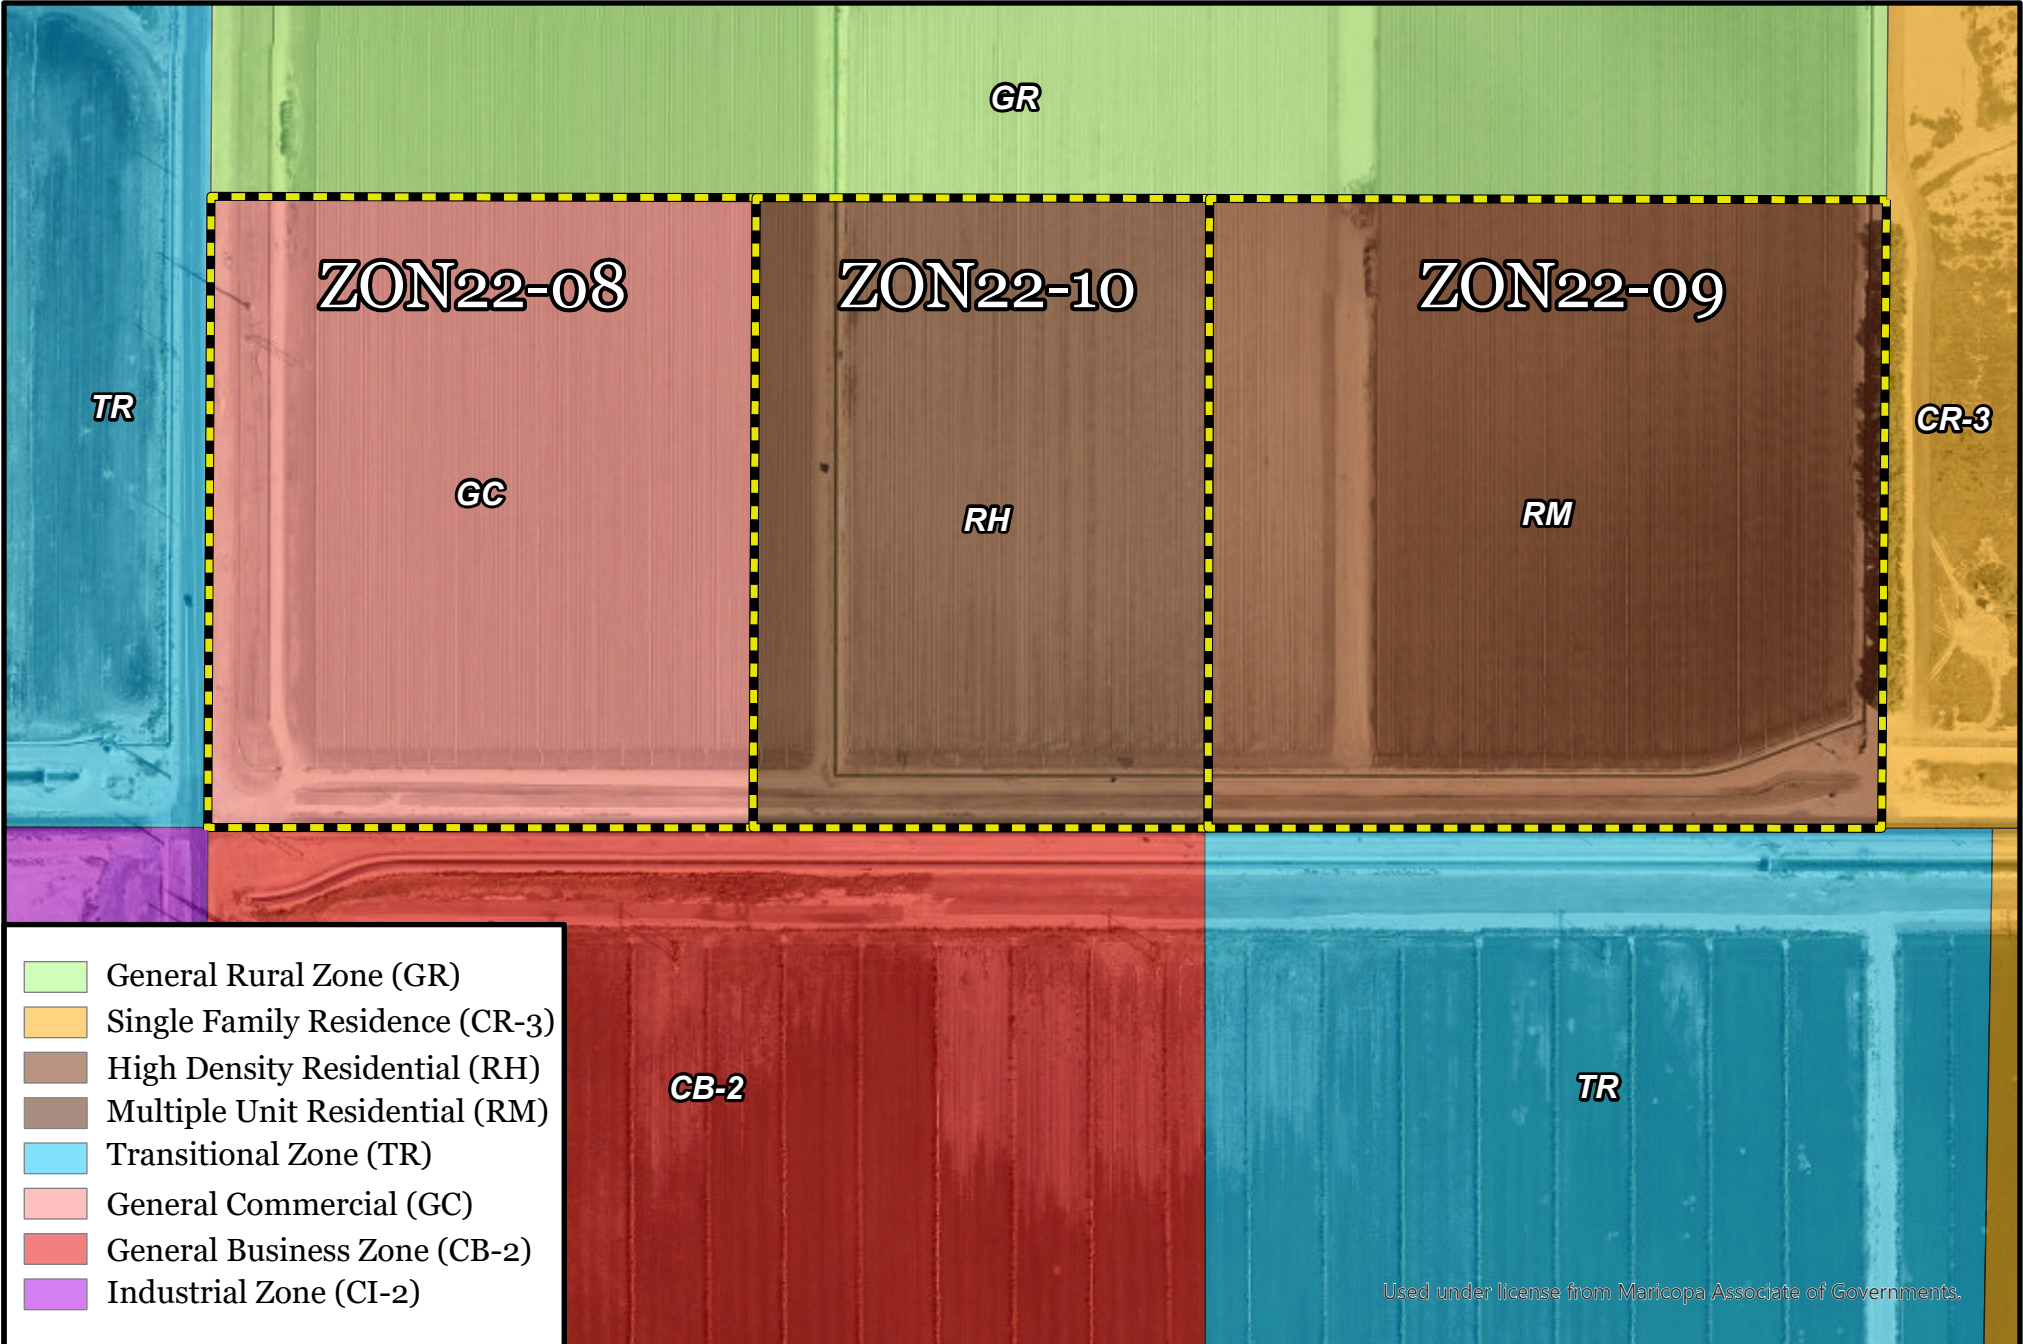

- General Rural Zone (GR)
- Single Family Residence (CR-3)
- Transitional Zone (TR)
- General Business Zone (CB-2)
- Industrial Zone (CI-2)

Used under license from Maricopa Associate of Governments.

Information shown on this map is for general reference and should be verified using recorded documents. It should not be used to replace a site survey.

10/31/2022

11" x 8.5"

H:\Addressing\New Addresses\2022\DRP22-26 Artisan Villas at Maricopa Wells\DRP22-26 Artisan Villas.aprx

Used under license from Maricopa Associate of Governments.

Information shown on this map is for general reference and should be verified using recorded documents. It should not be used to replace a site survey.

10/31/2022

11" x 8.5"

H:\Addressing\New Addresses\2022\DRP22-26 Artisan Villas at Maricopa Wells\DRP22-26 Artisan Villas.aprx