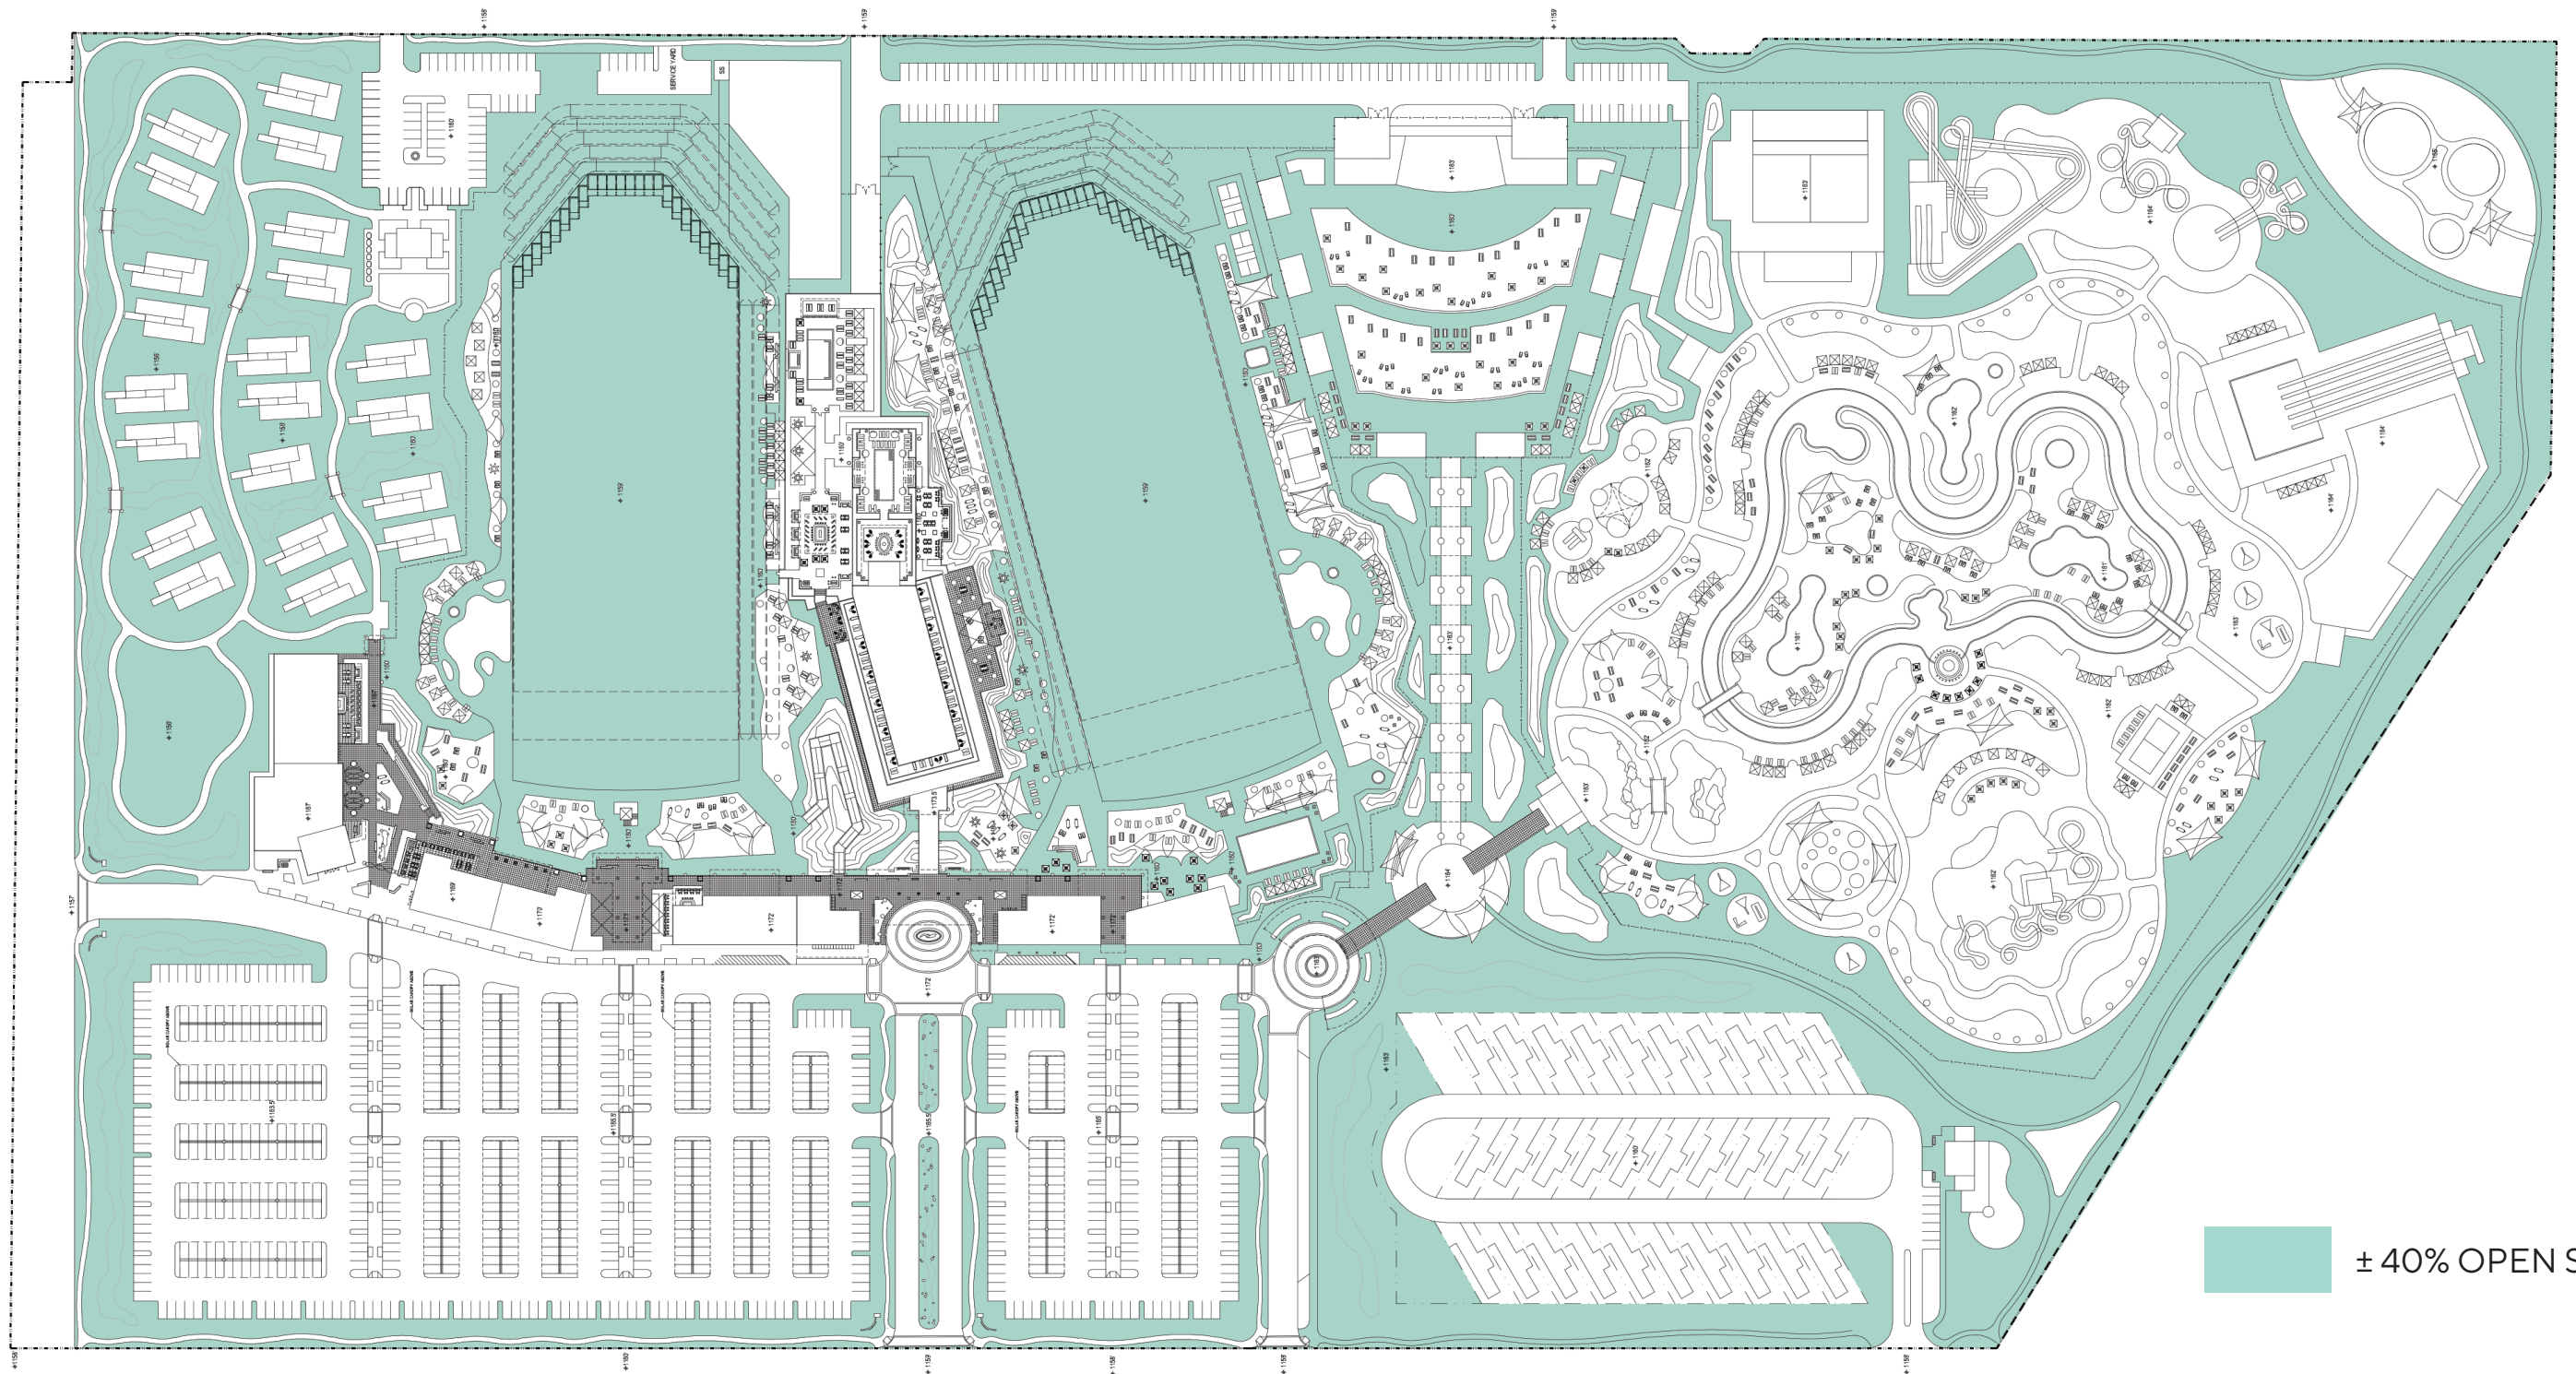

NORTH LOMA ROAD

STATE ROUTE 238

± 40% OPEN SPACE

NORTH GREEN ROAD

PHX SURF
Phoenix, AZ

OPEN SPACE PLAN

0 180' 360'
SCALE: 1" = 180'