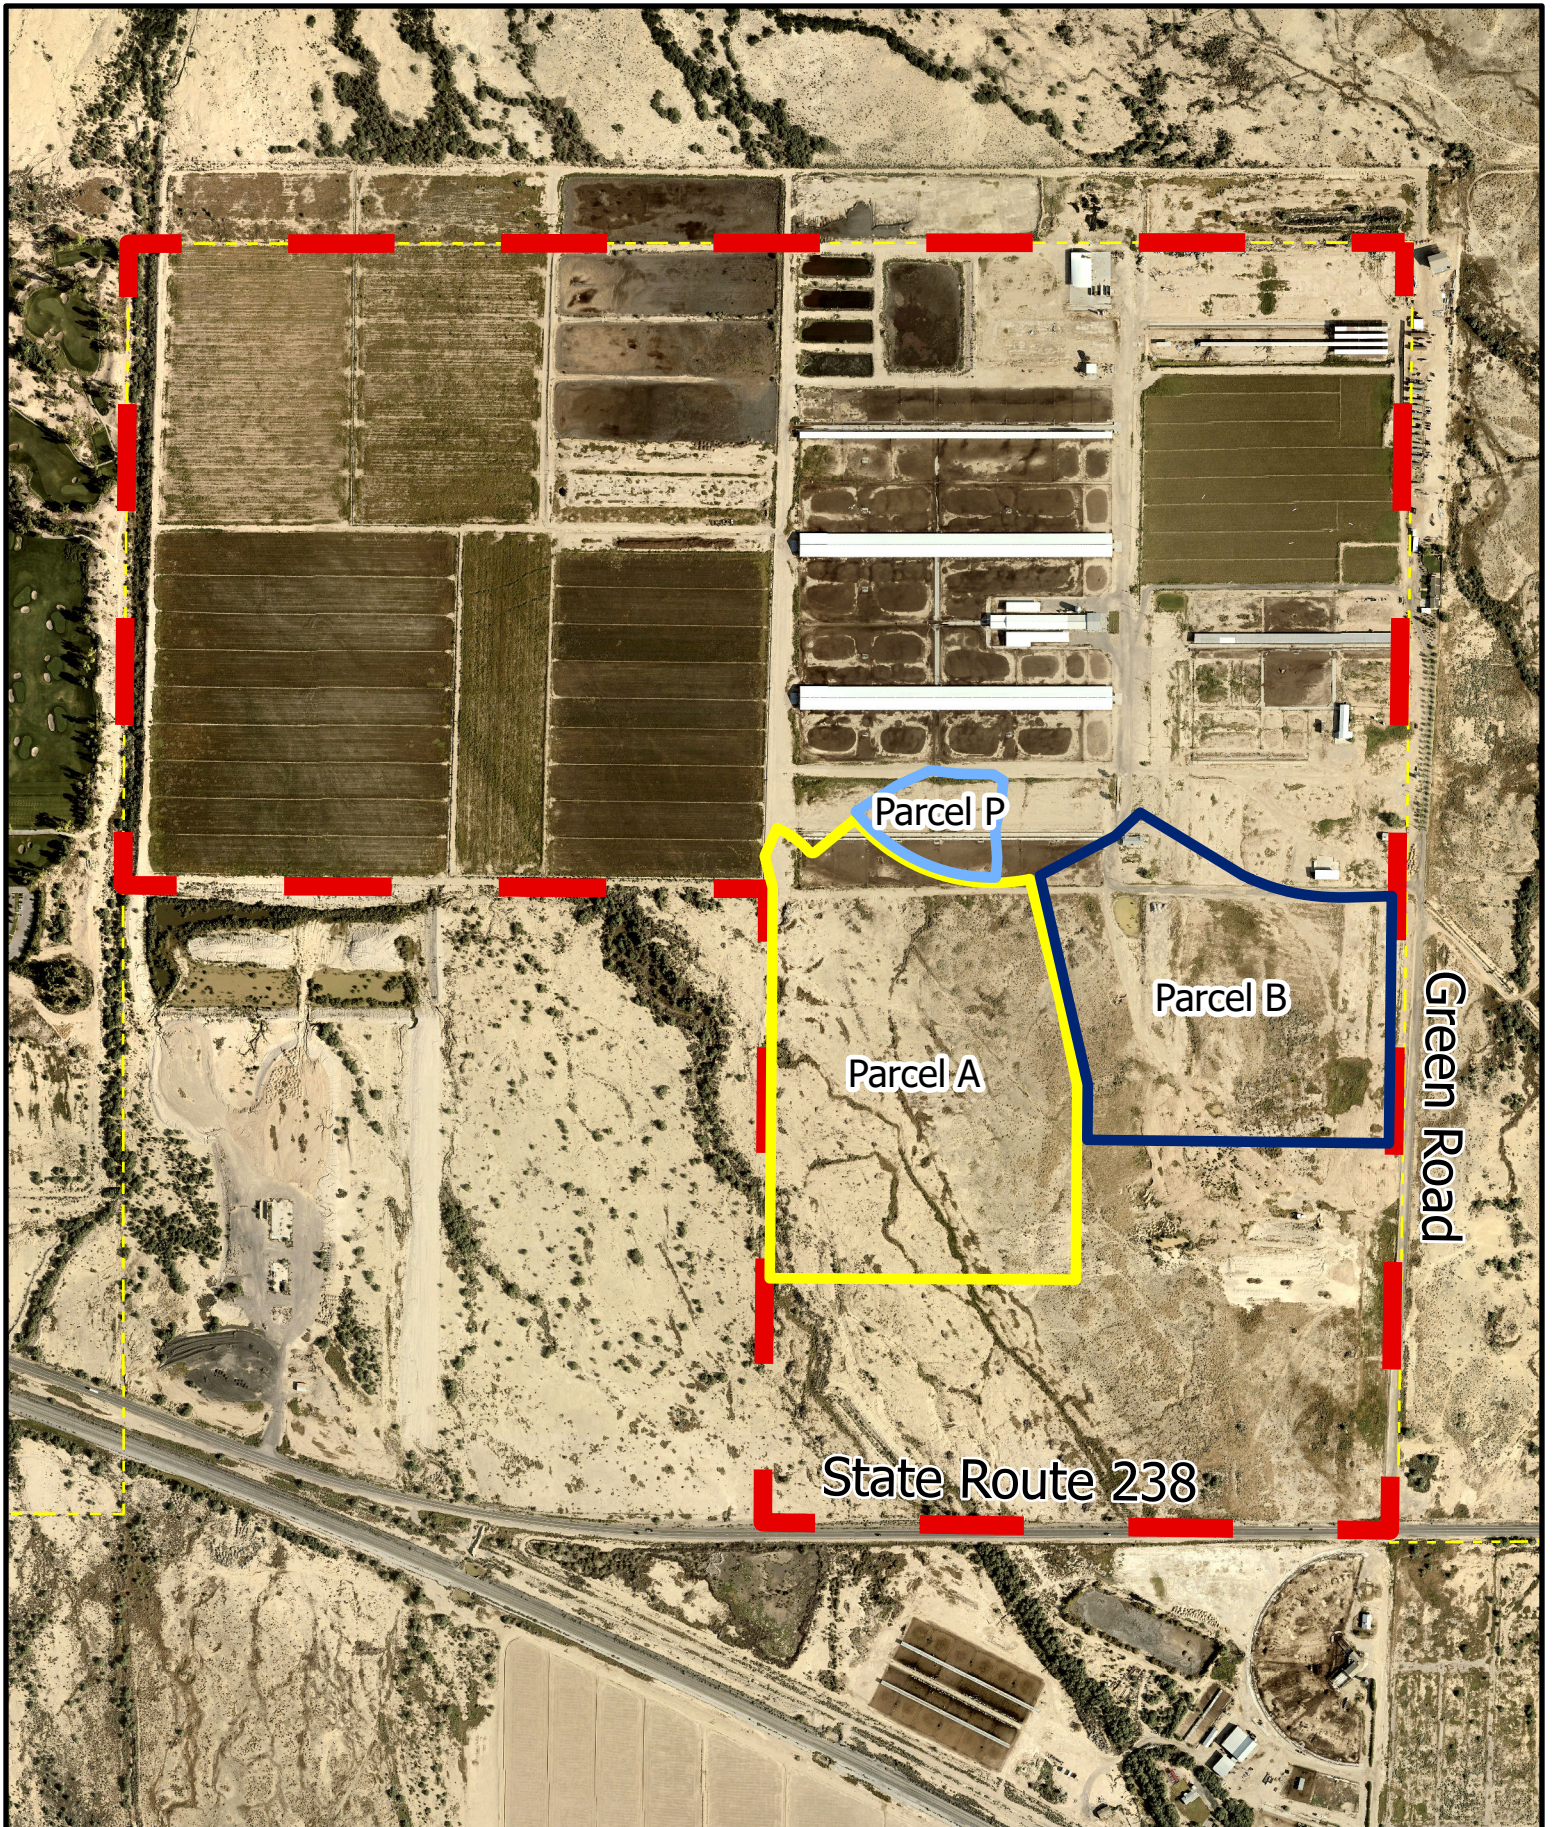

# Moonlight Ridge Vicinity Map

Information shown on this map is for general reference and should be verified using recorded documents. It should not be used to replace a site survey.

8/9/2023

8.5" x 11"

H:\Projects\GIS\2023\Map Requests\2023\Moonlight Final Plat Map\MyProject\MyProject.aprx

0 400 800  
Feet

1 inch = 800 Feet