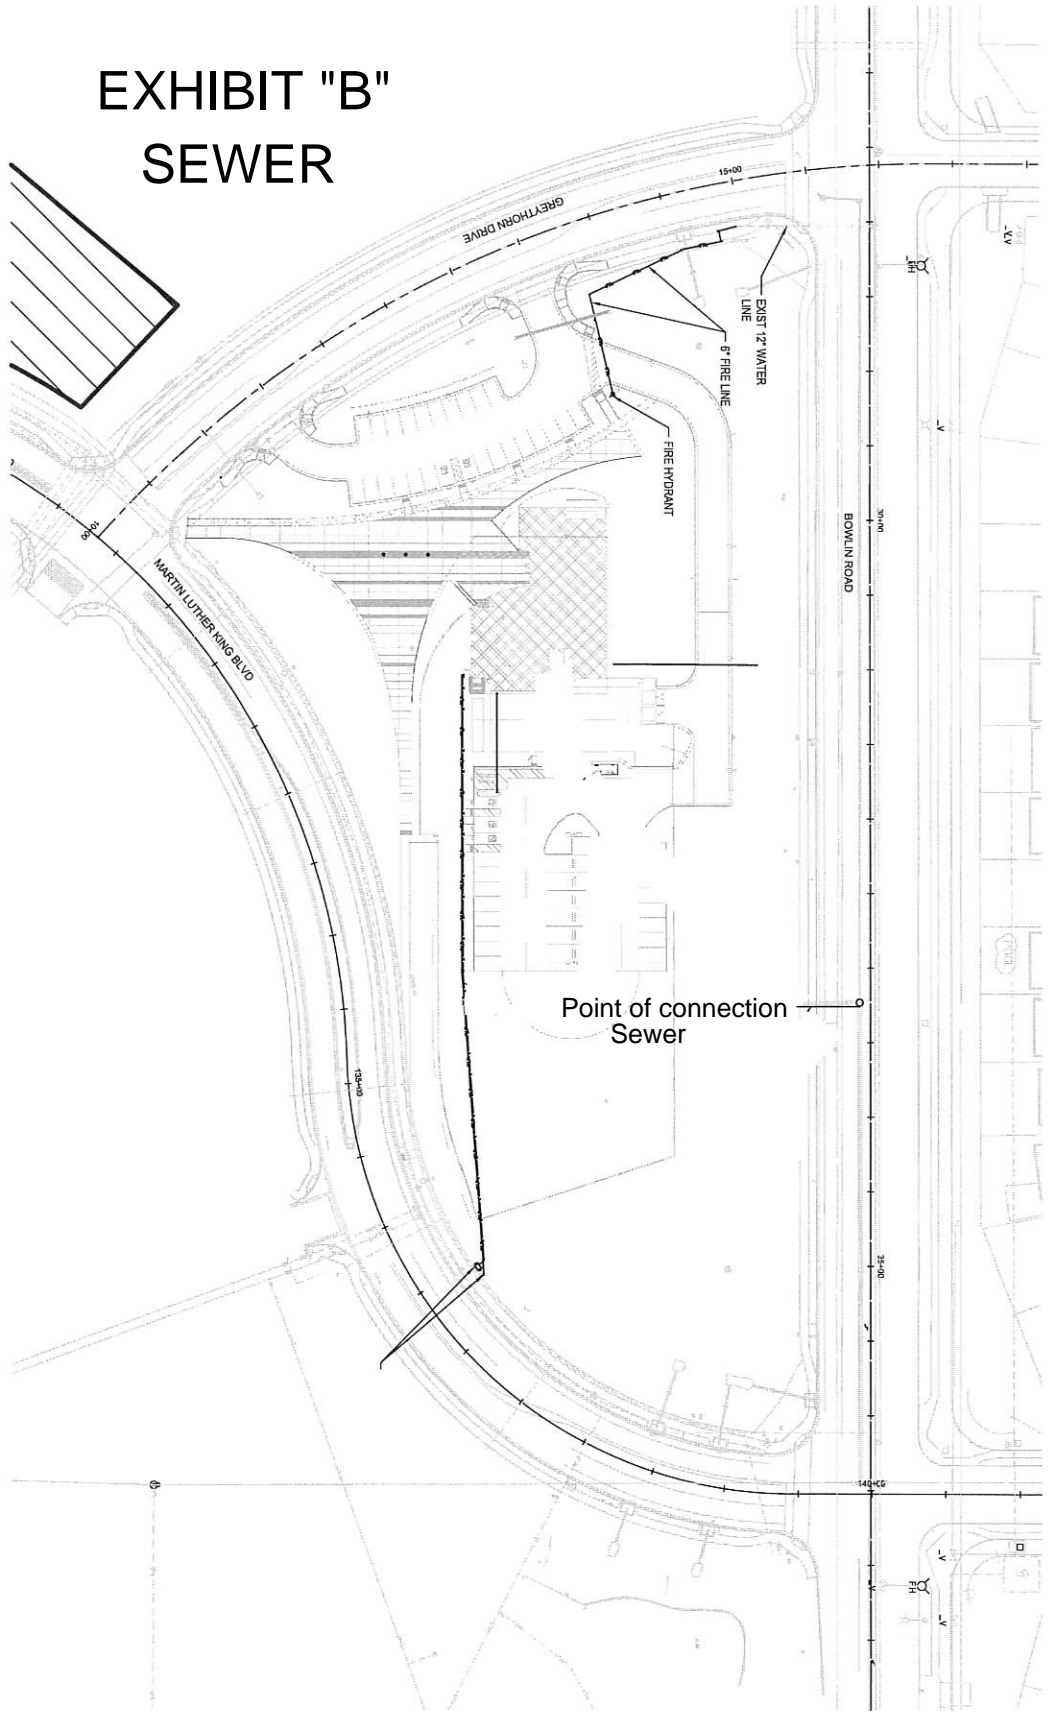

EXHIBIT "B" SEWER

ARCHITEKTON

COPPER SKY POLICE STATION SITE PLAN

City of Maricopa

Map Description Area

100% S&I	
3/2/2015	

UTILITY SITE PLAN

U-100