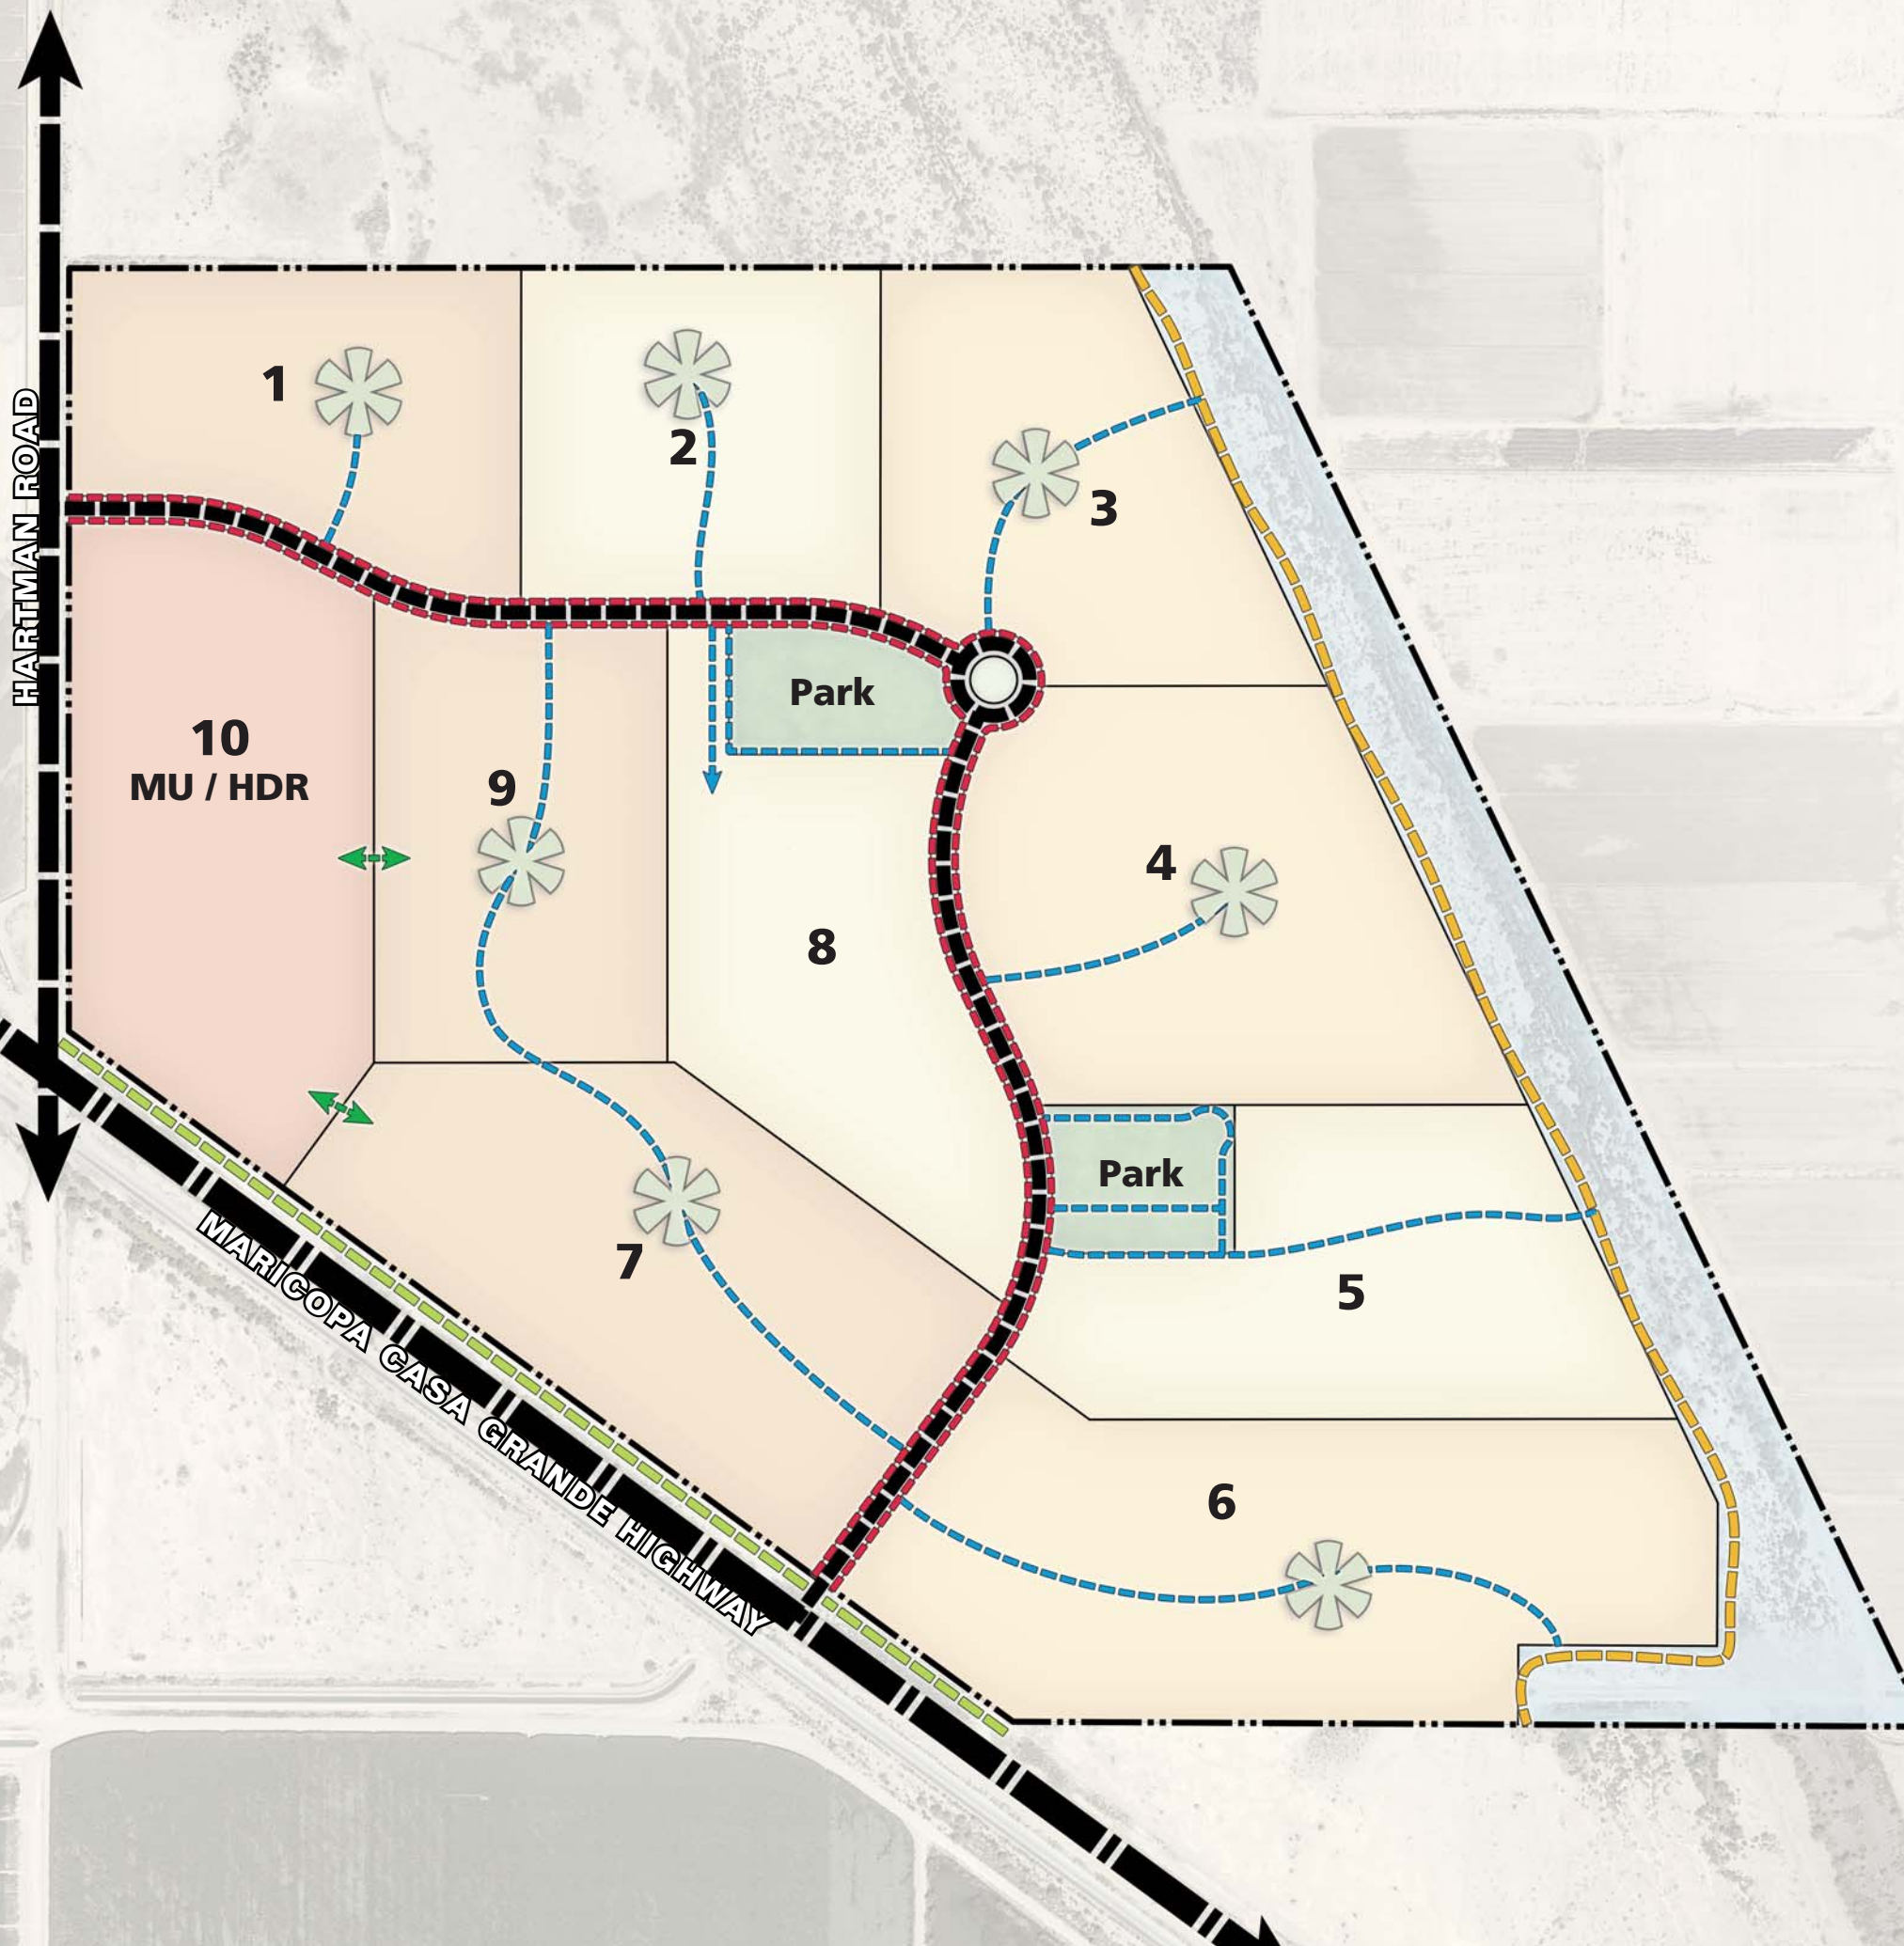

# sanctuary

## Circulation Plan

EXHIBIT E

**Legend**

- Maricopa Casa Grande Highway
- Principal Arterial I
- Collector
- Access to Future Commercial
- Detached Sidewalk along Collector
- Internal Trail and Sidewalk Connection
- 10' Paved Shared Use Path with Wide Shoulder
- Santa Cruz Wash Trail (by others)