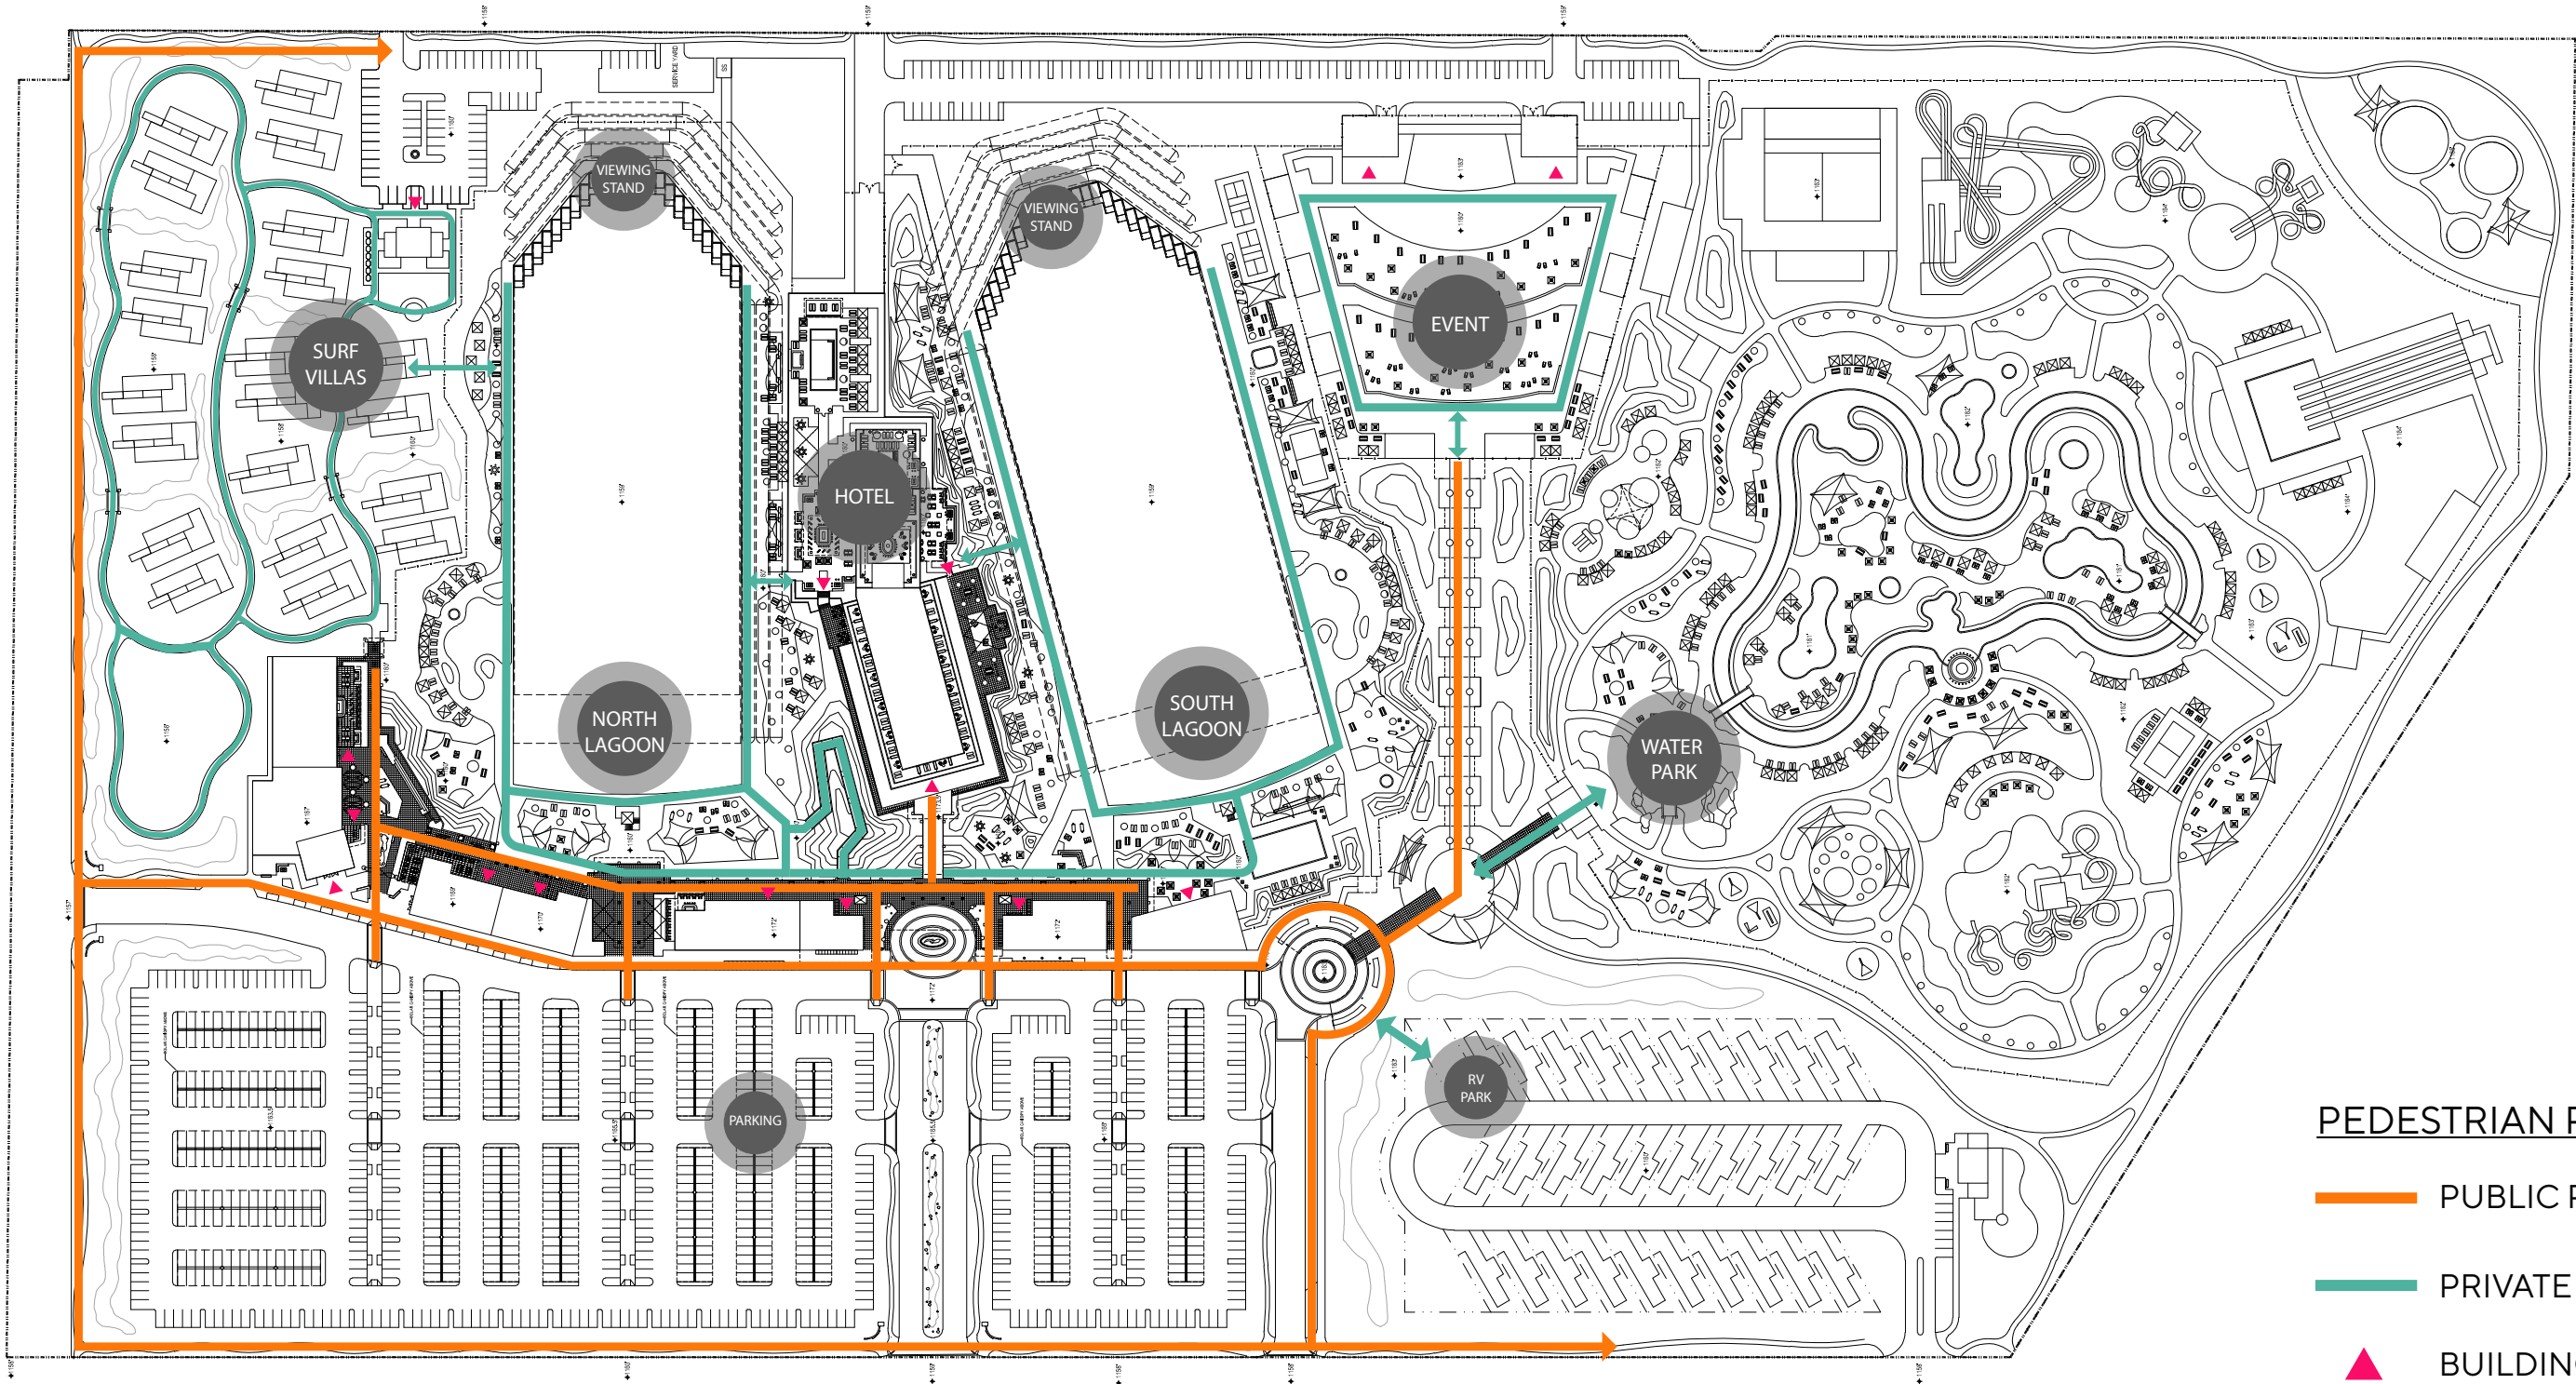

NORTH LOMA ROAD

STATE ROUTE 238

PEDESTRIAN PATH

— PUBLIC PATH

— PRIVATE PATH

▲ BUILDING ENTRY

NORTH GREEN ROAD

PHX SURF  
Phoenix, AZ

PEDESTRIAN CIRCULATION PLAN

0 180' 360'  
SCALE: 1" = 180'