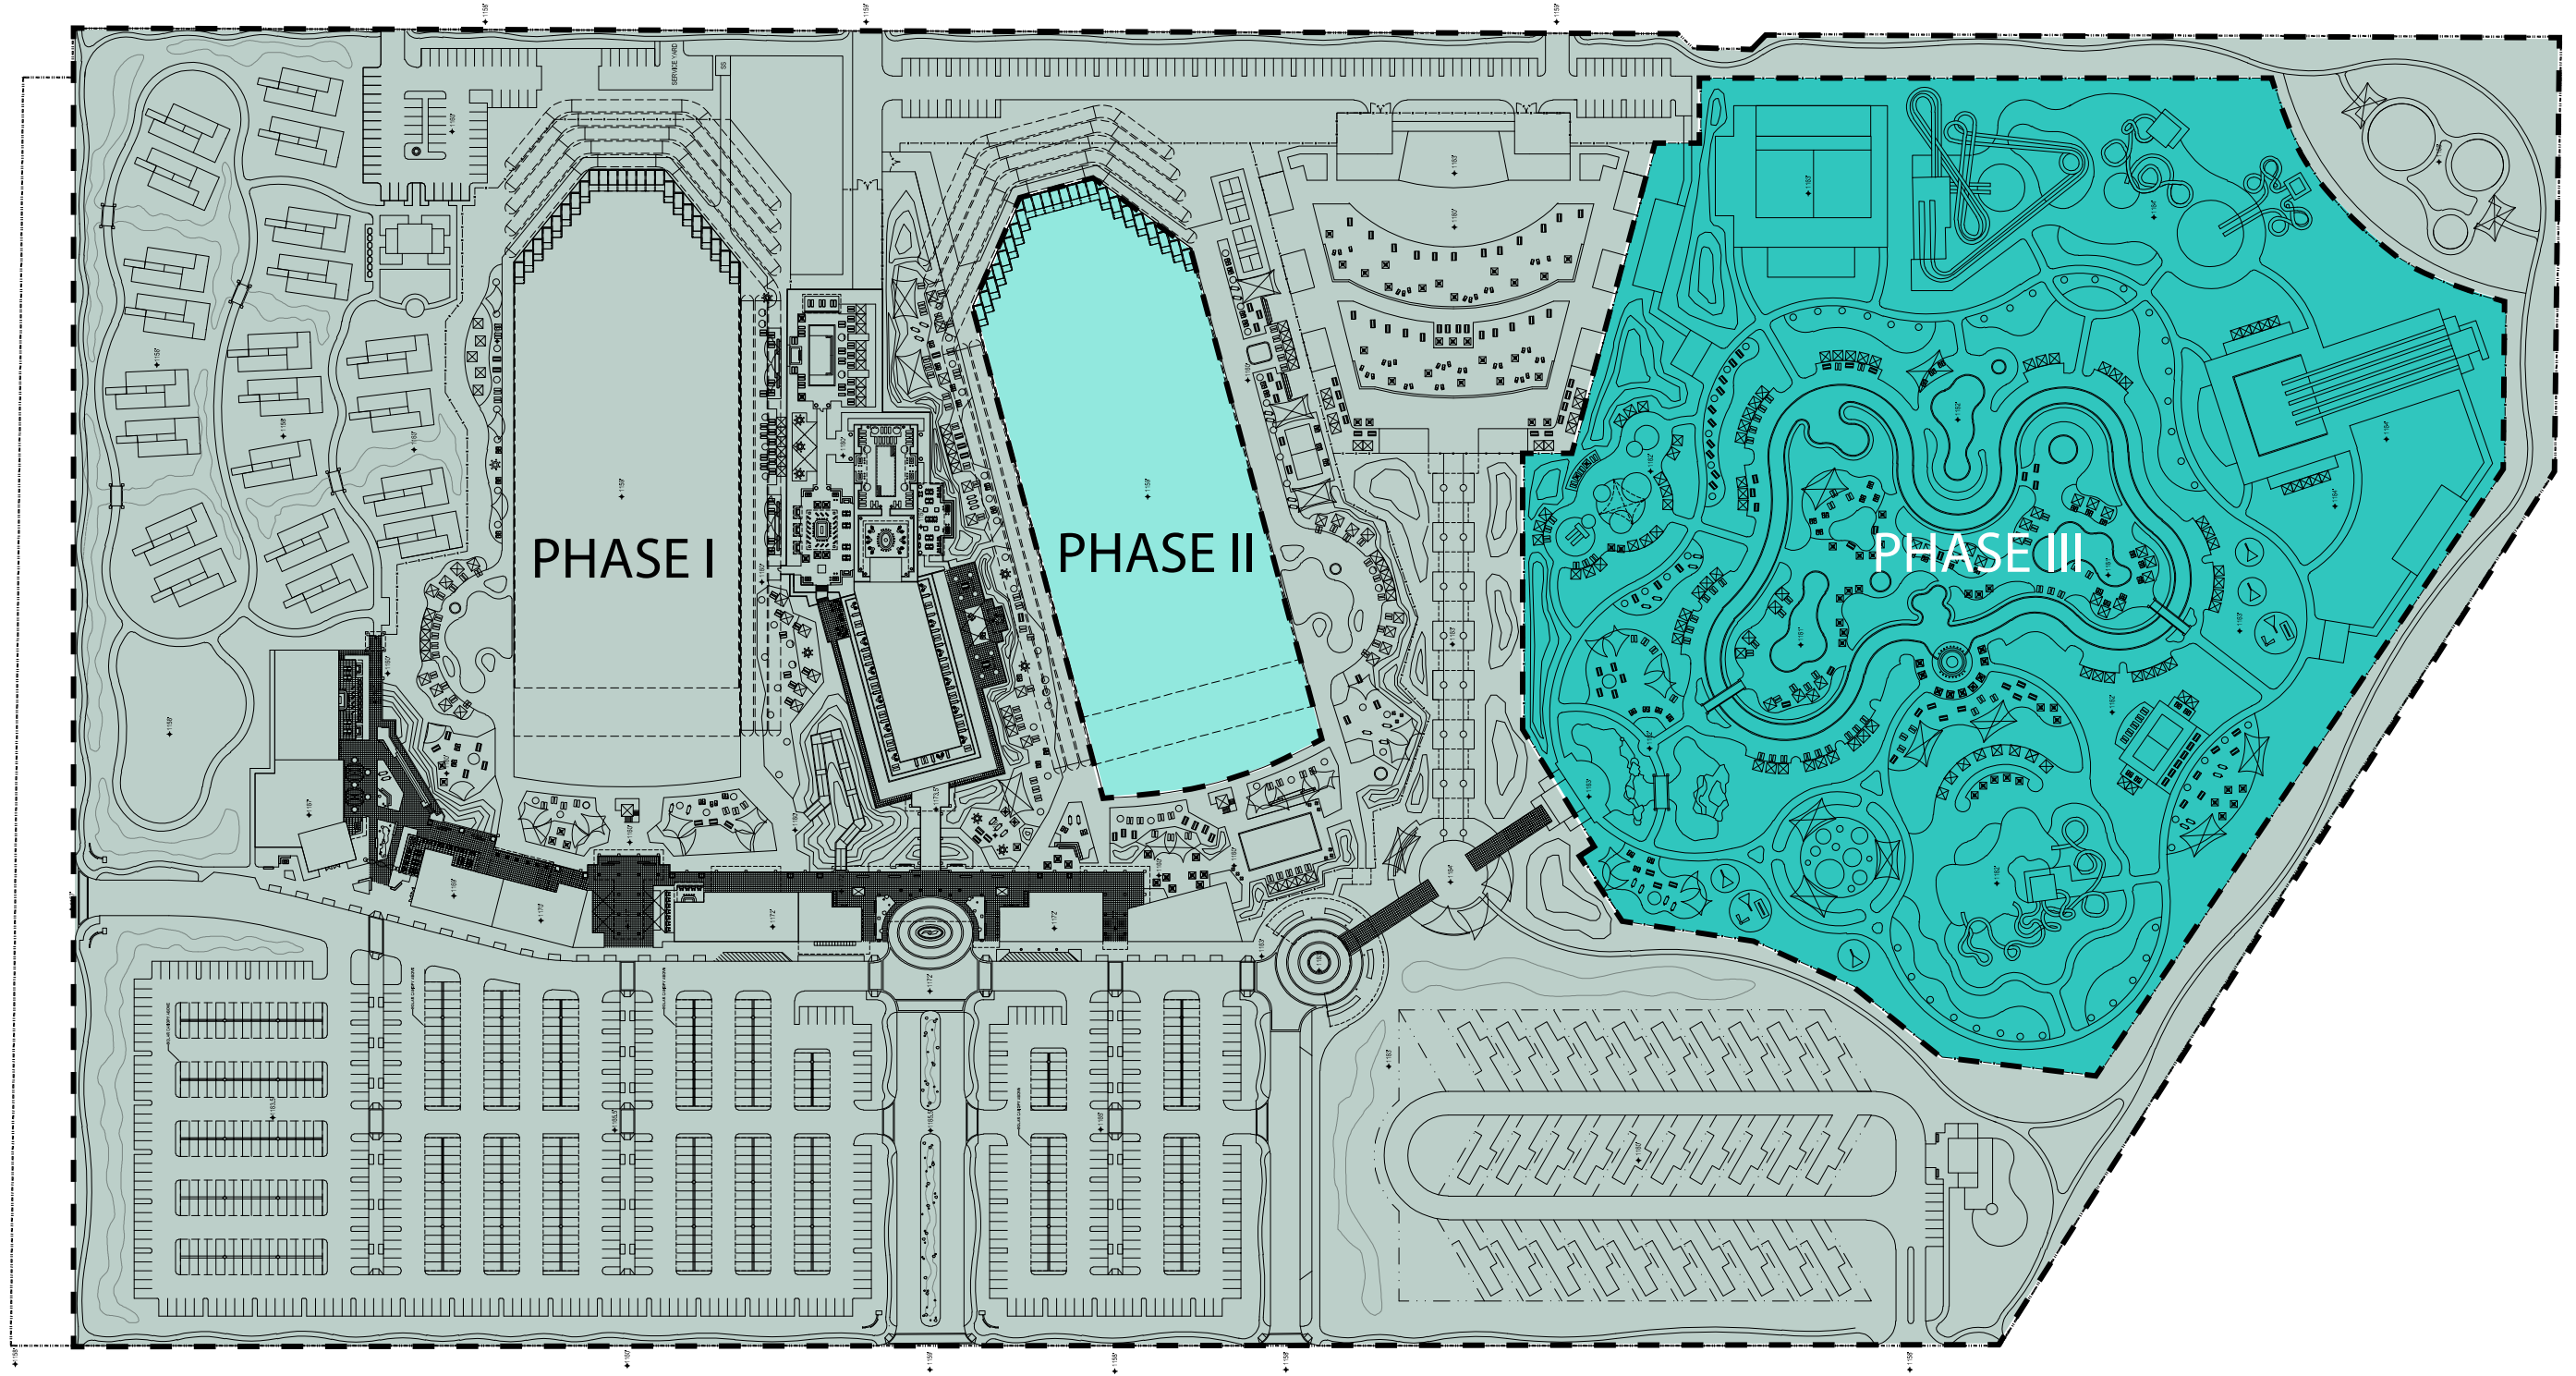

NORTH LOMA ROAD

STATE ROUTE 238

NORTH GREEN ROAD

PHX SURF  
Phoenix, AZ

PROPOSED DEVELOPMENT AND PHASING PLAN