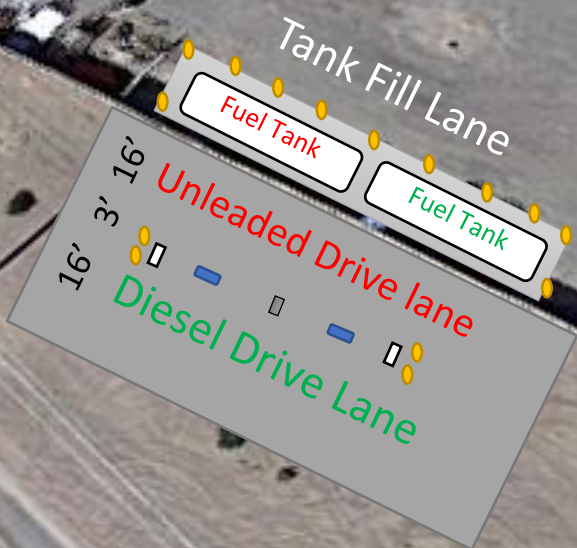

M
De

Garvey Ave

W Garvey Ave

Dual Product
Diesel/Unleaded
Dispenser

Fuel Management

Dual Product
Diesel/Unleaded
Dispenser