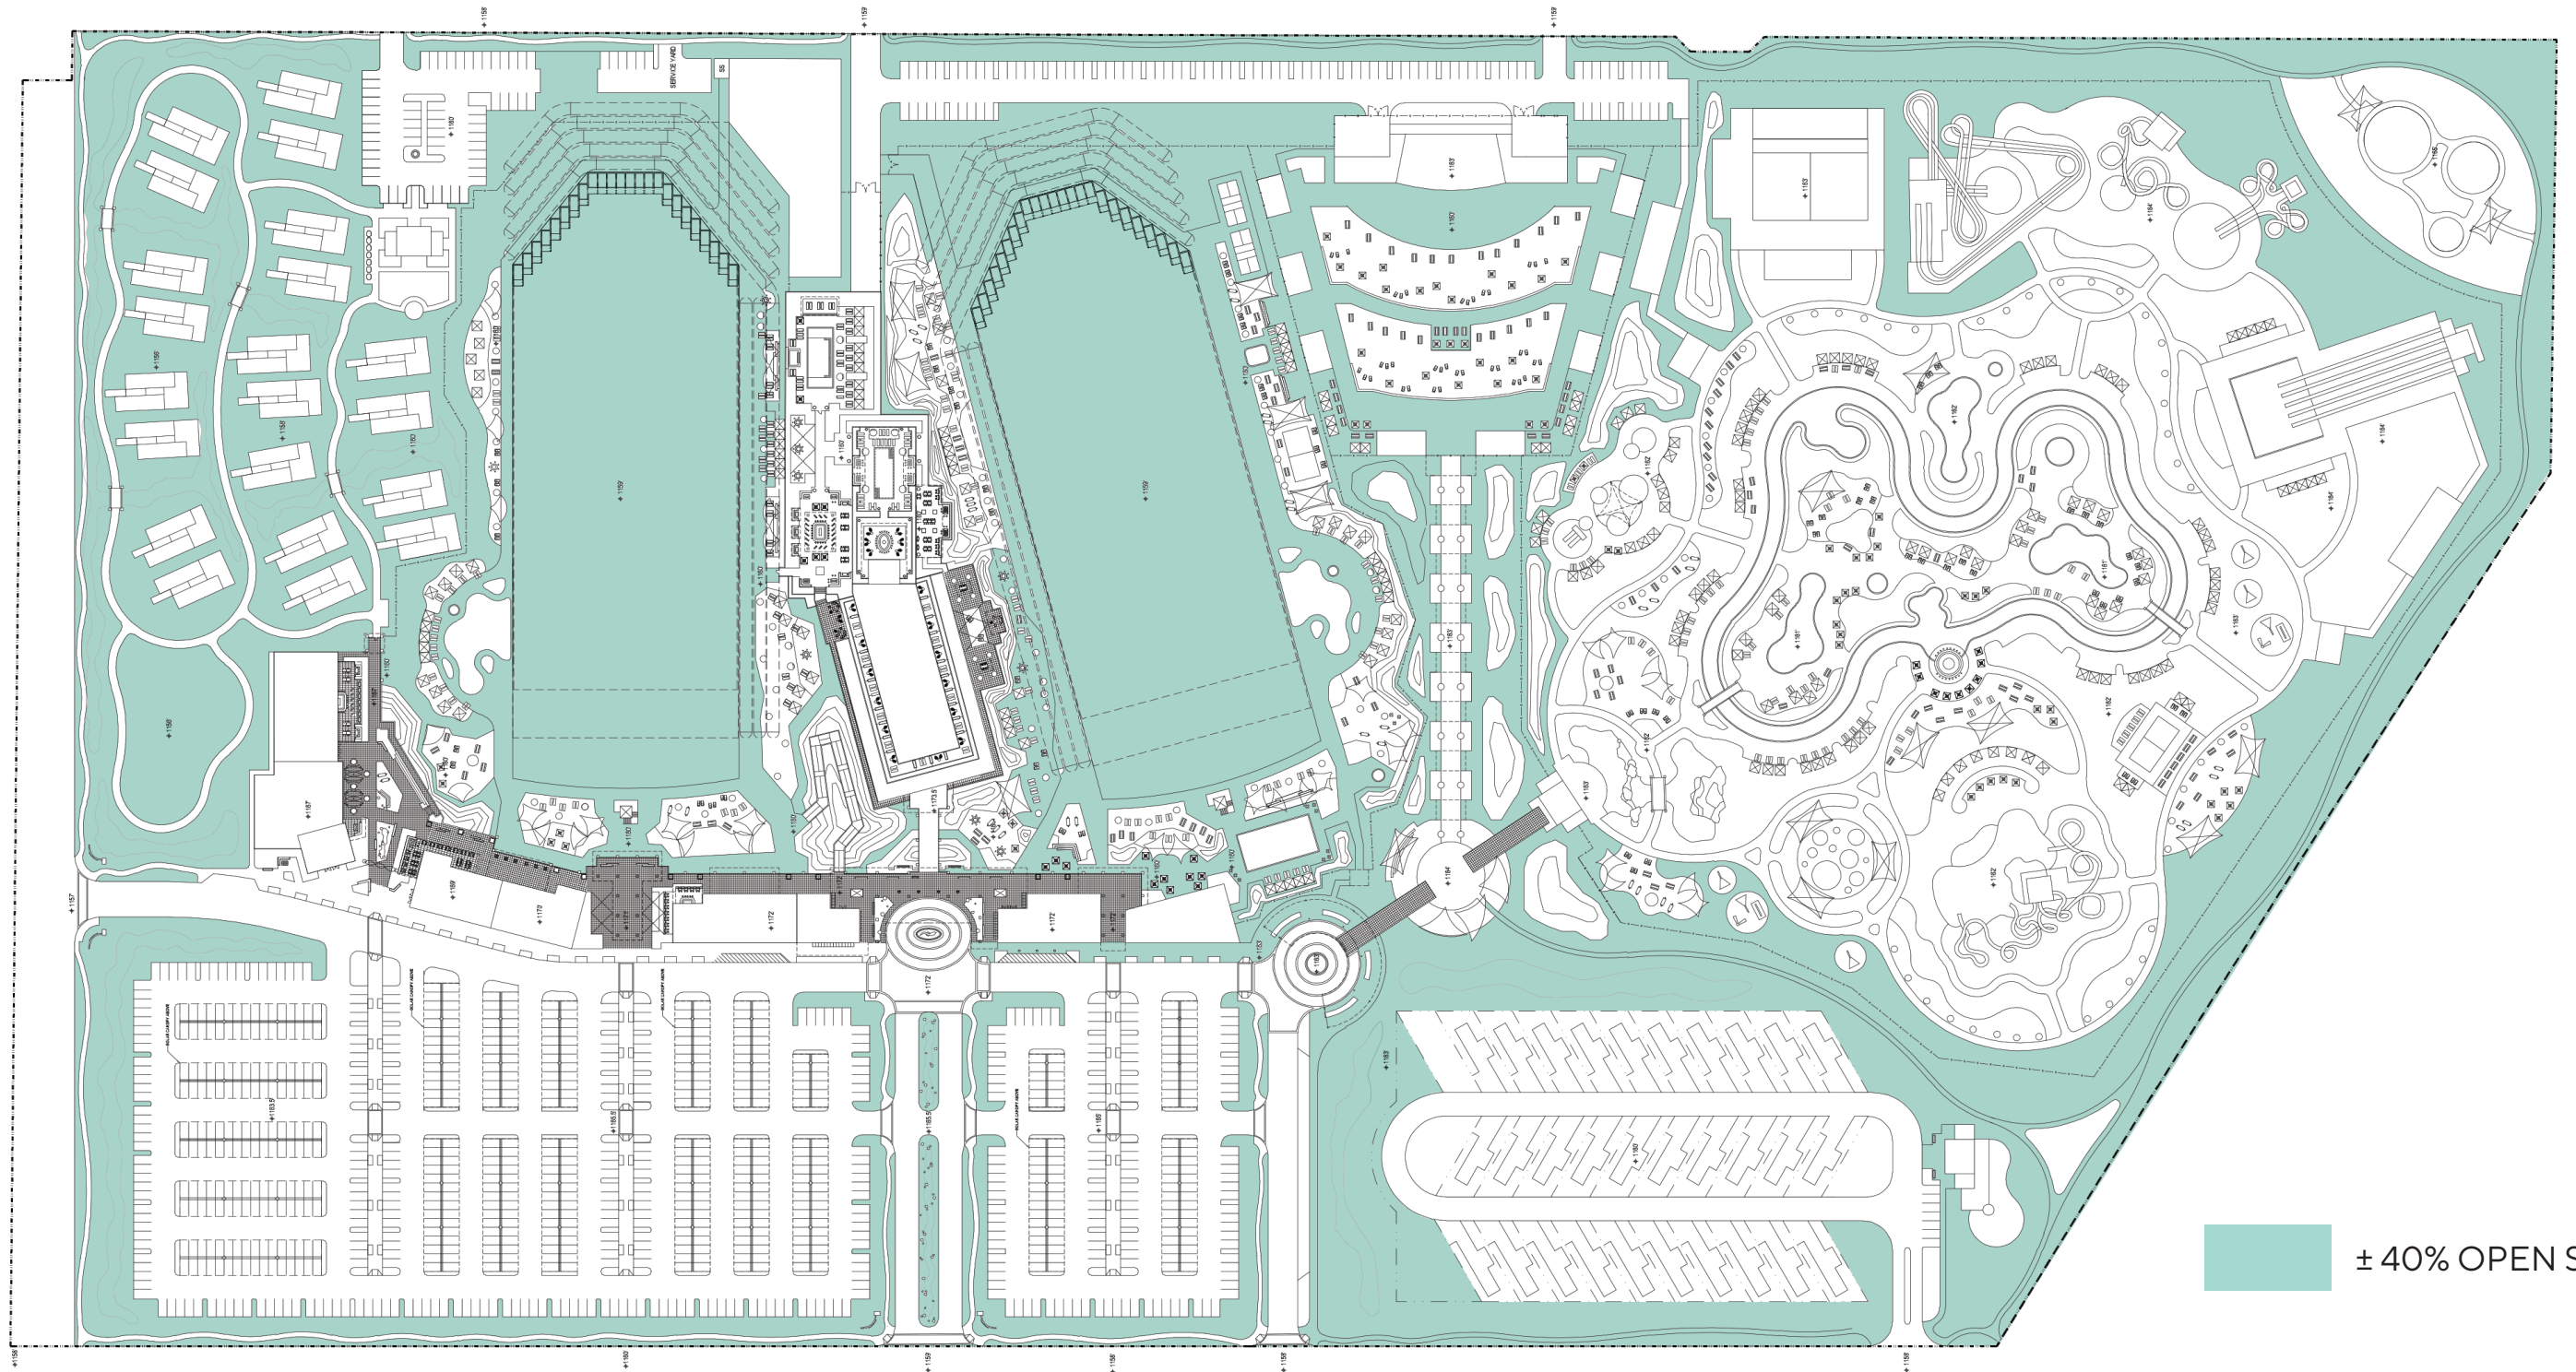

NORTH LOMA ROAD

STATE ROUTE 238

± 40% OPEN SPACE

NORTH GREEN ROAD

PHX SURF  
Phoenix, AZ

OPEN SPACE PLAN

0 180' 360'  
SCALE: 1" = 180'