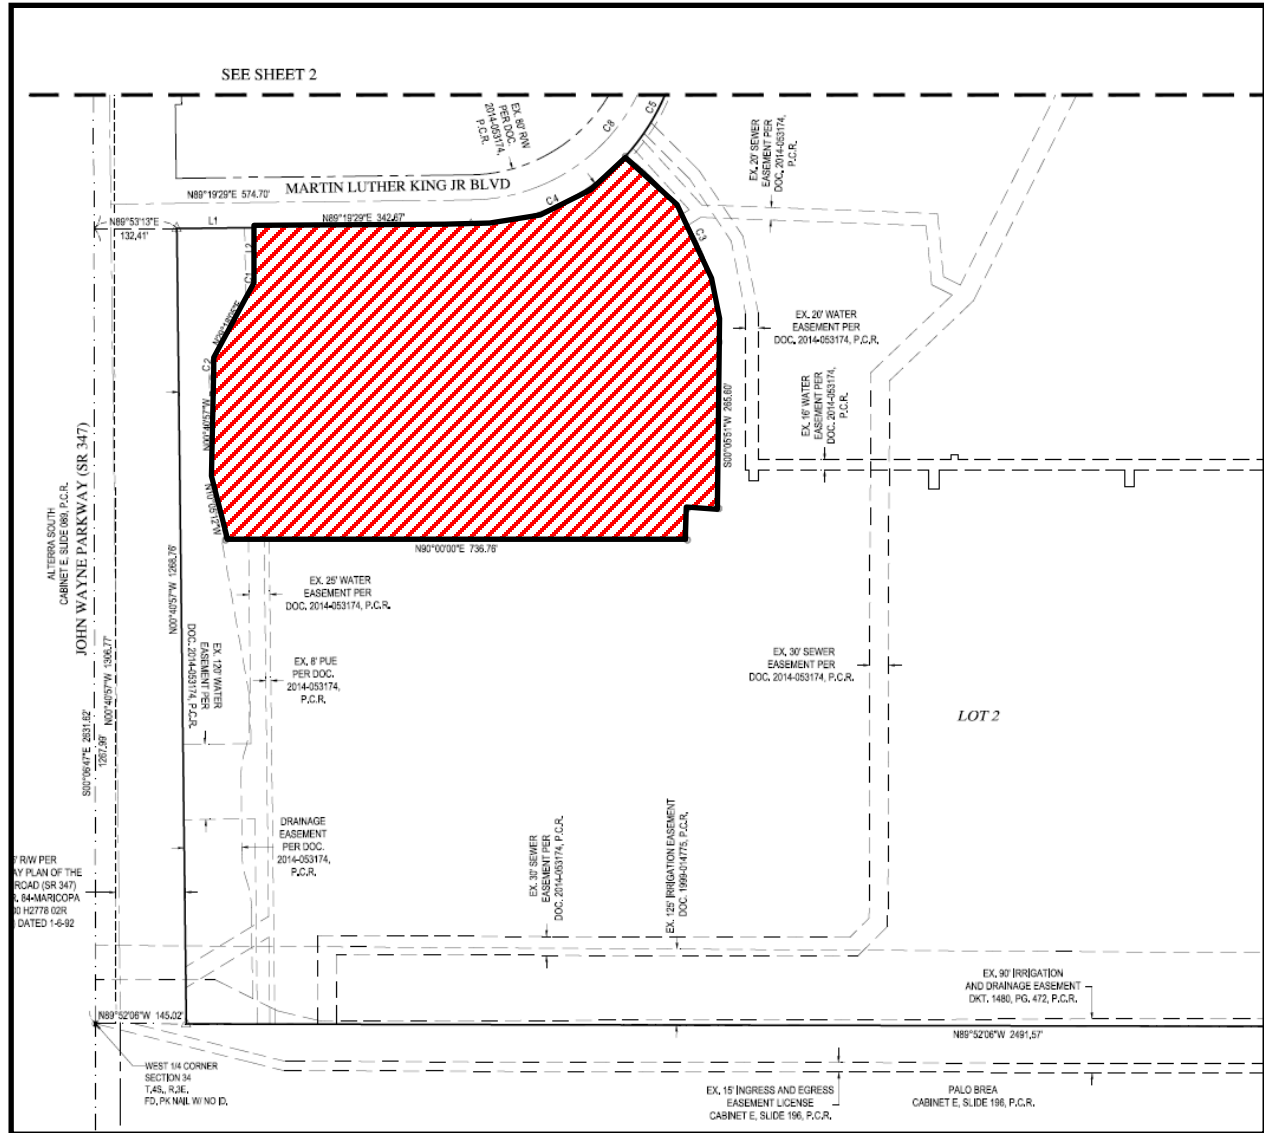

# CITY OF MARICOPA AMENDED ZONING MAP

## MAP LEGEND

ZONE CHANGE FROM TR ZONING TO MU-G ZONING