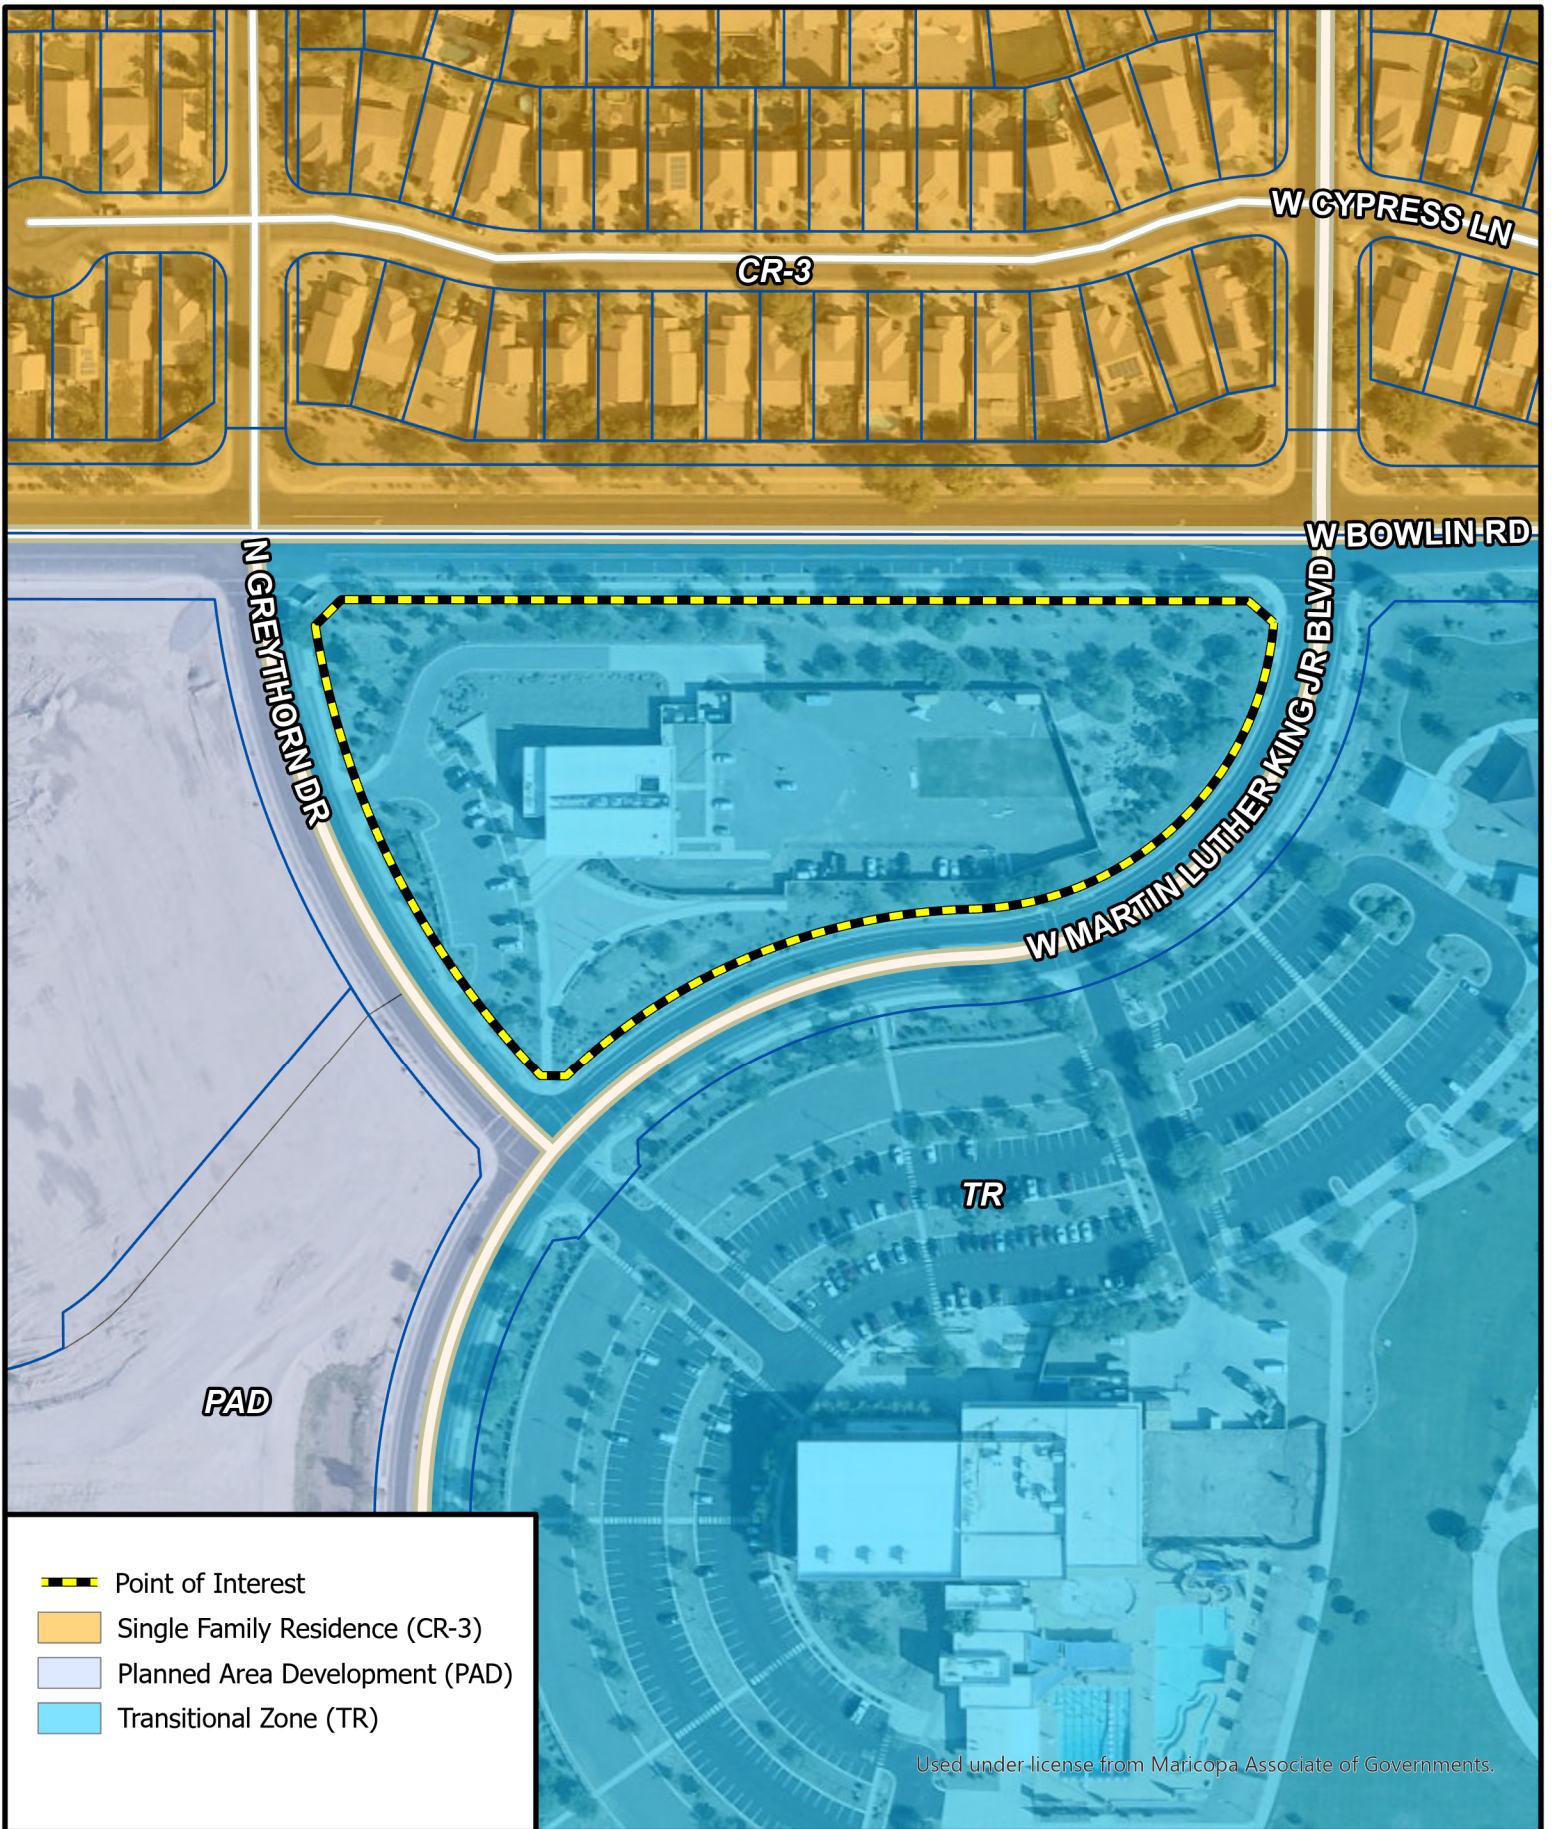

# Current Zoning Copper Sky Gym

Used under license from Maricopa Associate of Governments.

Information shown on this map is for general reference and should be verified using recorded documents. It should not be used to replace a site survey.

8/19/2024  
8.5" x 11"

# Proposed Zoning Copper Sky Gym

Information shown on this map is for general reference and should be verified using recorded documents. It should not be used to replace a site survey.

8/19/2024

8.5" x 11"