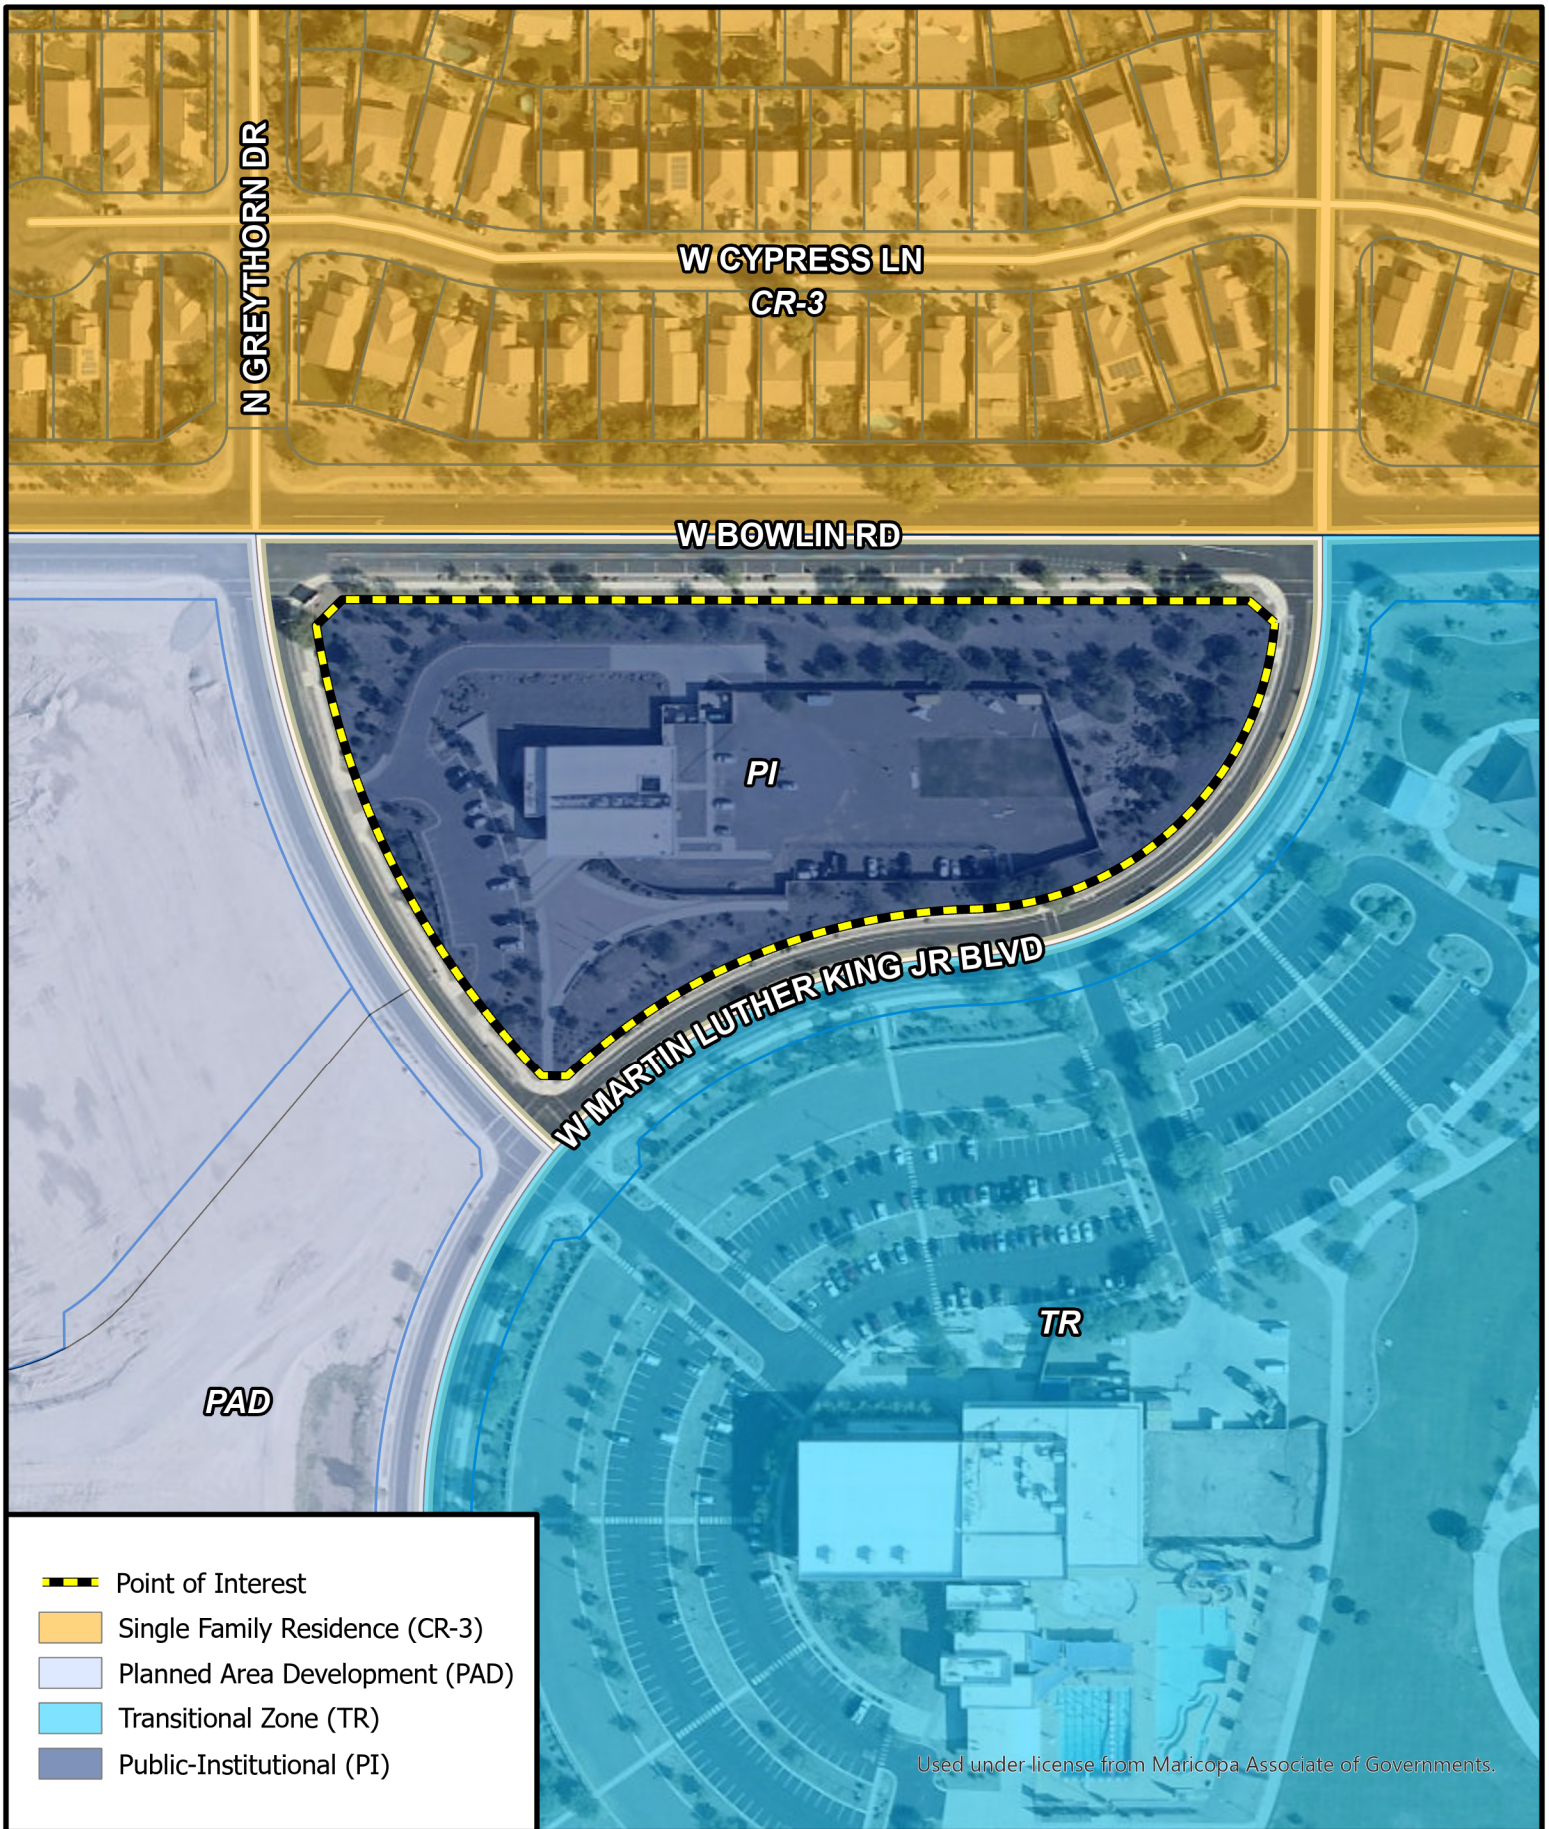

# Current Zoning Copper Sky Gym

Used under license from Maricopa Associate of Governments.

Information shown on this map is for general reference and should be verified using recorded documents. It should not be used to replace a site survey.

8/19/2024  
8.5" x 11"

# Proposed Zoning Copper Sky Gym

Information shown on this map is for general reference and should be verified using recorded documents. It should not be used to replace a site survey.

8/19/2024

8.5" x 11"