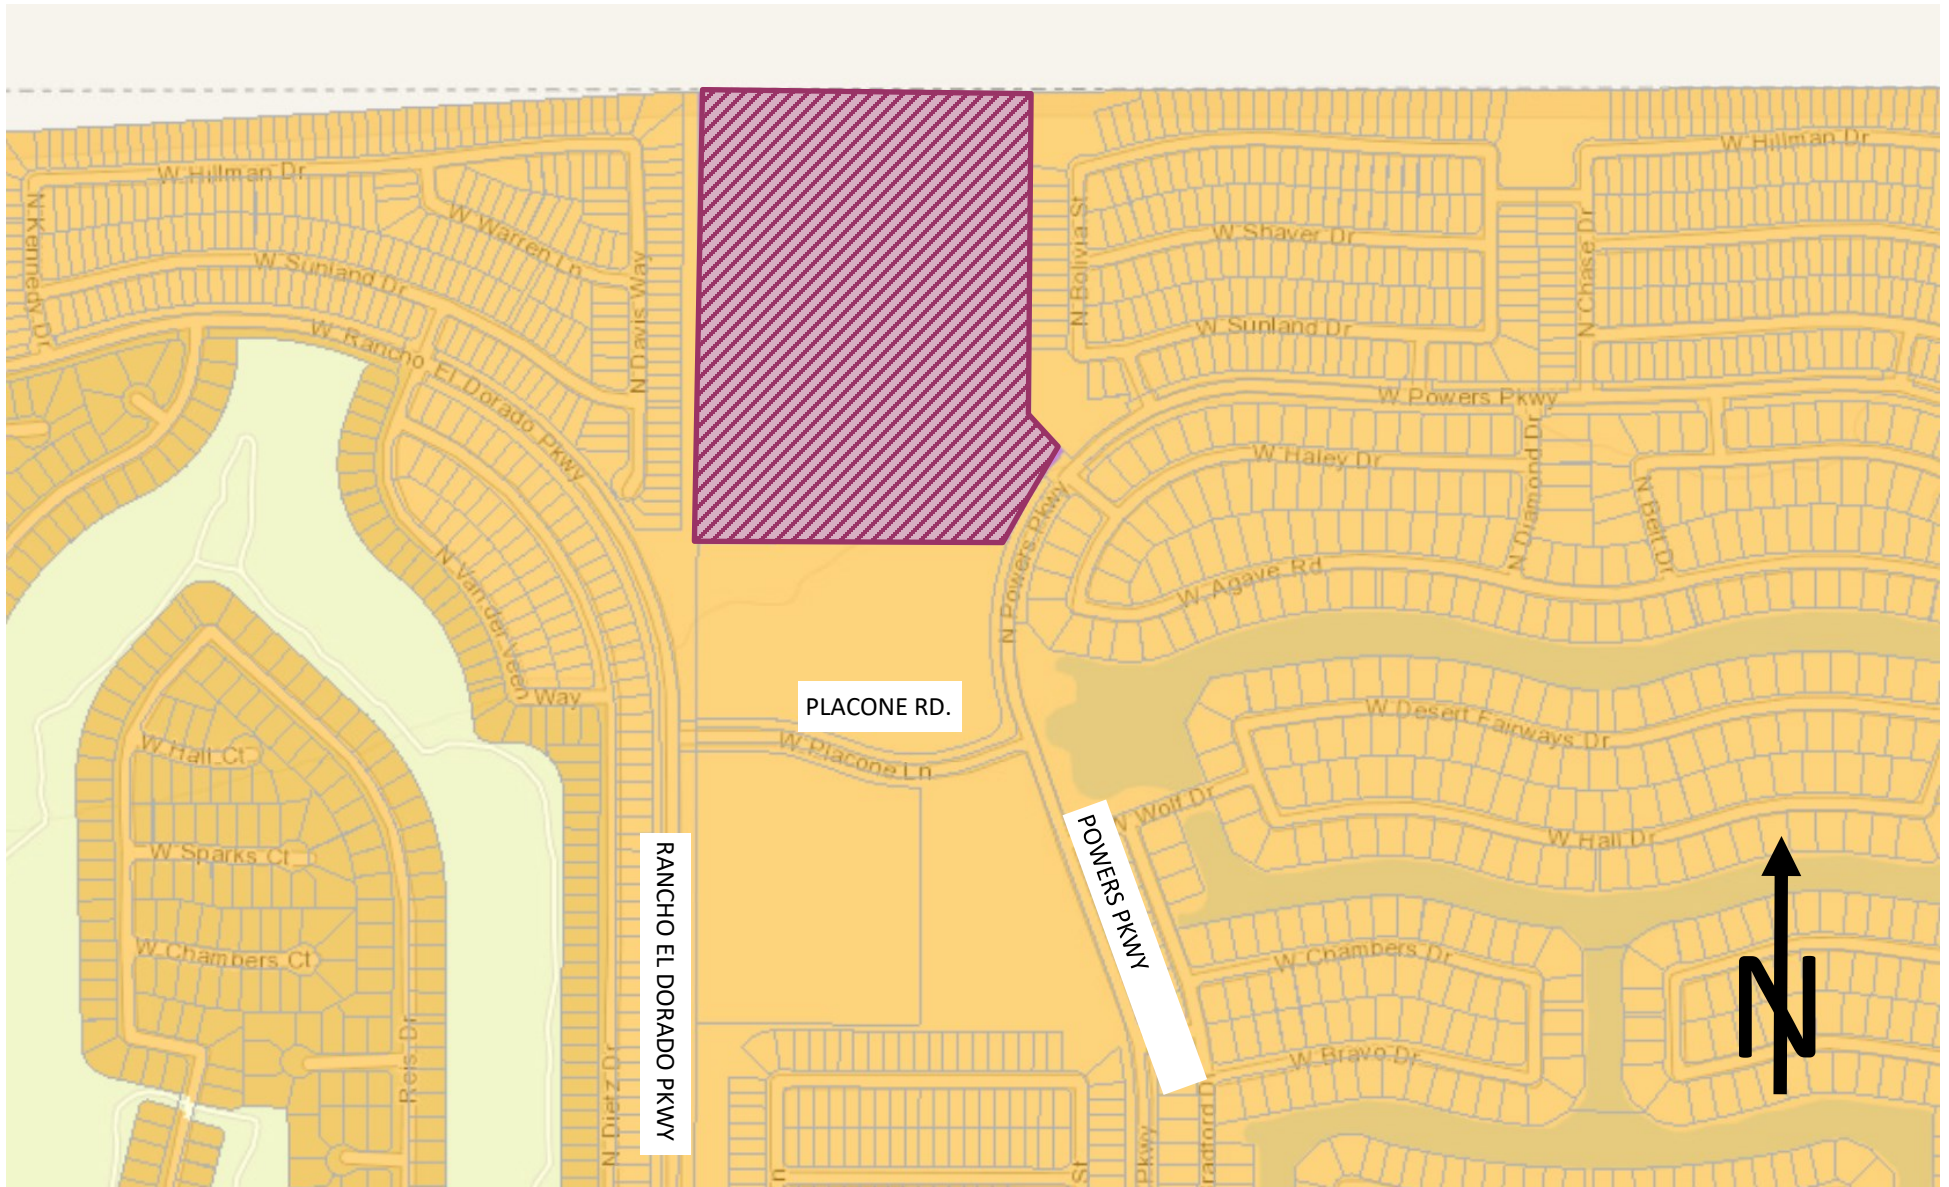

# MARICOPA AMENDED ZONING MAP

## MAP LEGEND

CR-3 Zoning

SR Zoning

PROPOSE ZONE CHANGE FROM CI-2 to GI ZONING