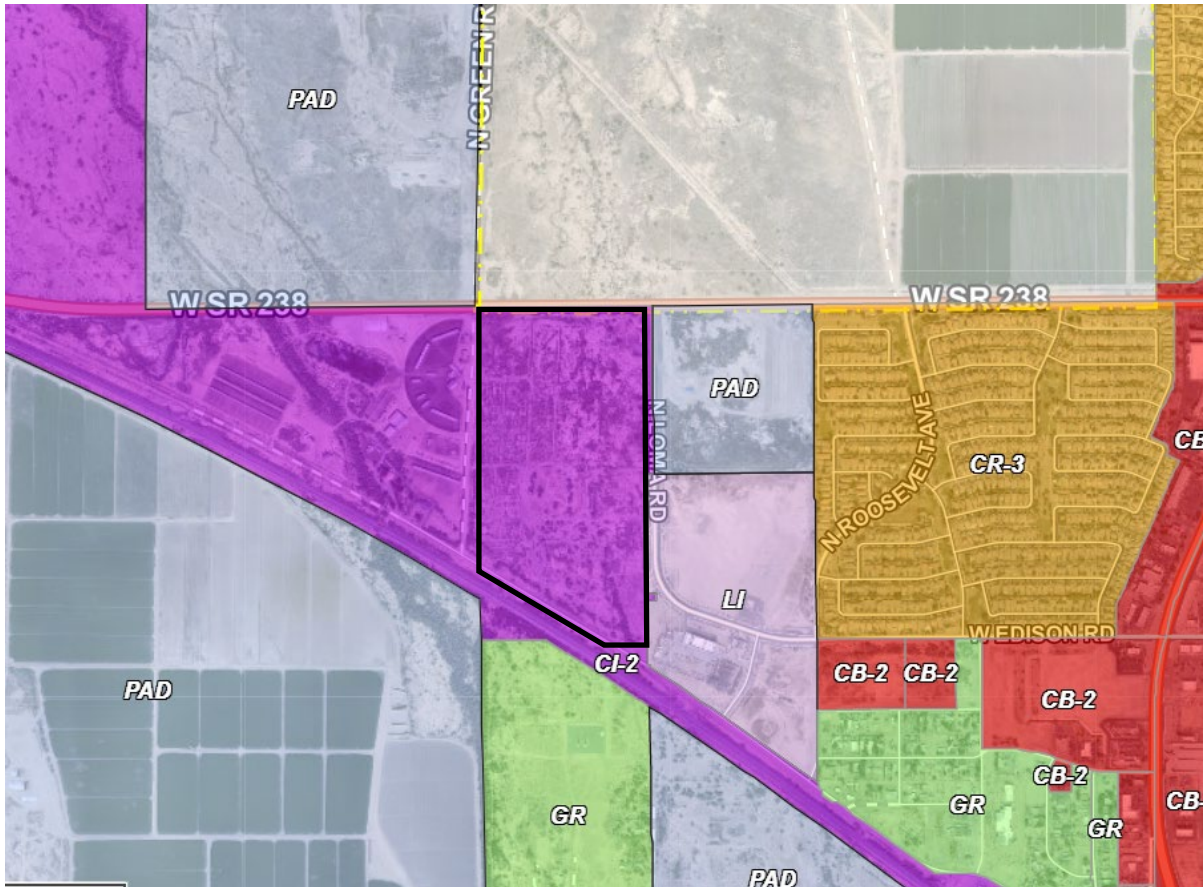

PHX Surf PAD - City of Maricopa

Existing Zoning Map

Proposed Zoning Map