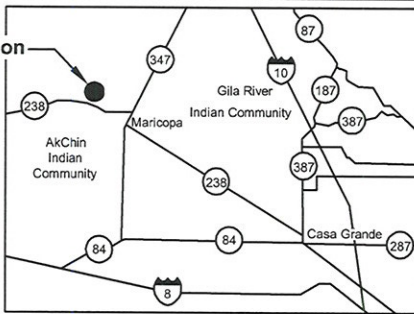

LEGEND:

 Airport/Industrial Tract

**Ak-Chin Indian Community
Fee to Trust Transfer
Airport/Industrial Tract**
Pinal County, Arizona

Figure 1. Project Location Map

Sections 14 & 15 Township 5S Range 4E
Contour Interval: 5 feet
Source: National Geographic TOPO!

LEGEND:

 Golf Course Tract

Project Location

**Ak-Chin Indian Community
Fee to Trust Transfer
Golf Course Tract**
Pinal County, Arizona

Figure 1. Project Location Map

Section 18 Township 4S Range 3E
Contour Interval: 10 feet
Source: National Geographic TOPO!