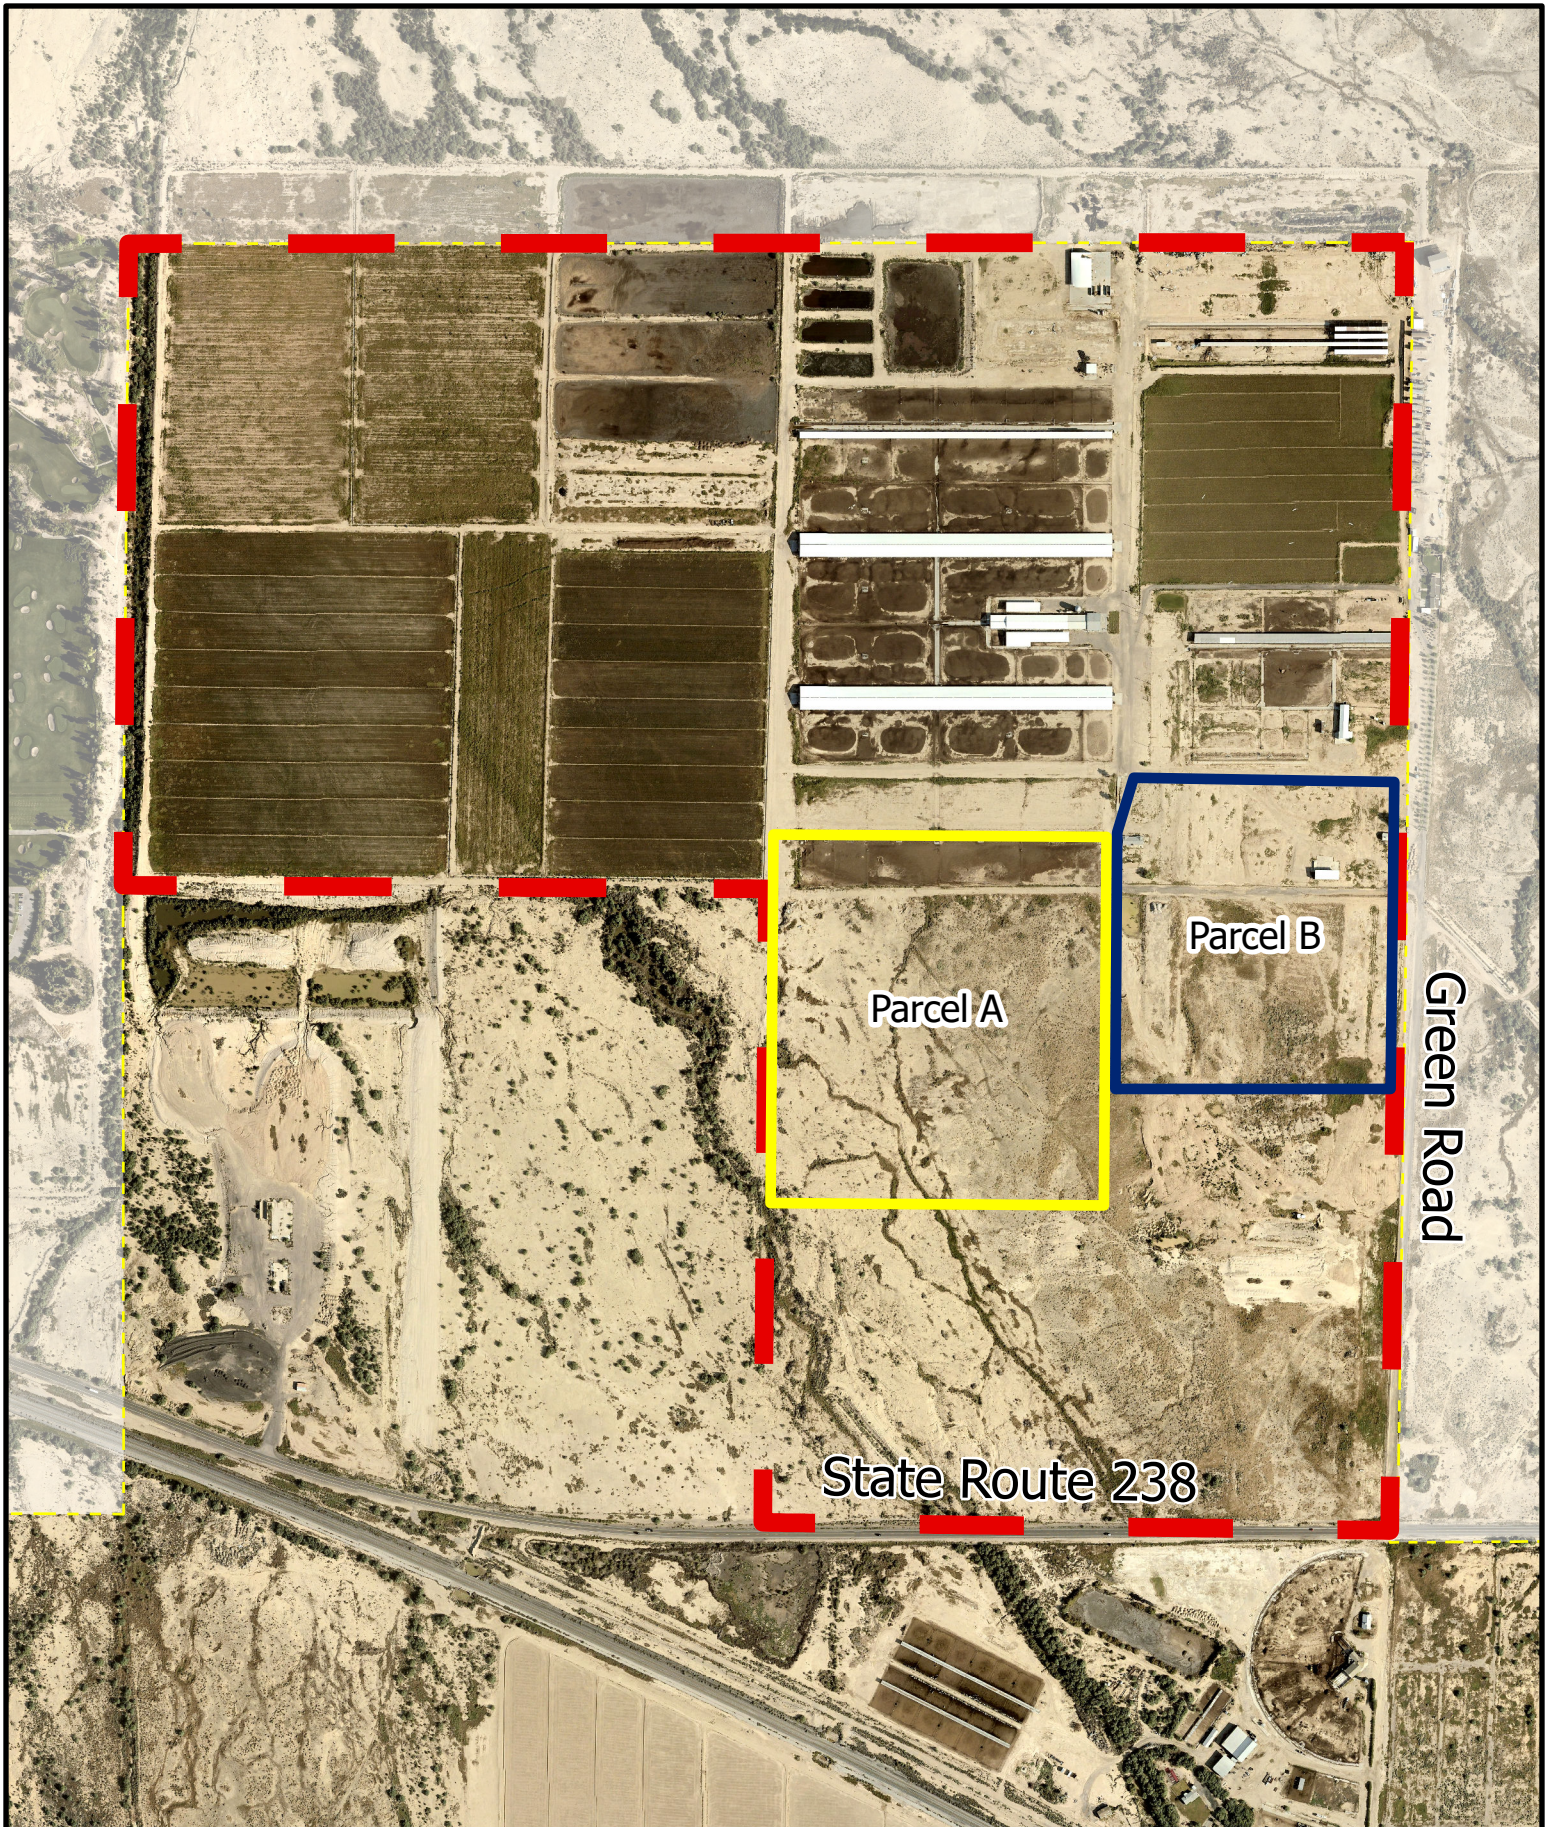

Moonlight Ridge Vicinity Map

Information shown on this map is for general reference and should be verified using recorded documents. It should not be used to replace a site survey.

7/10/2023

8.5" x 11"

H:\Projects\GIS\Map Requests\2023\Moonlight Final Plat Map\MyProject\MyProject.aprx

0 400 800
Feet

1 inch = 800 Feet